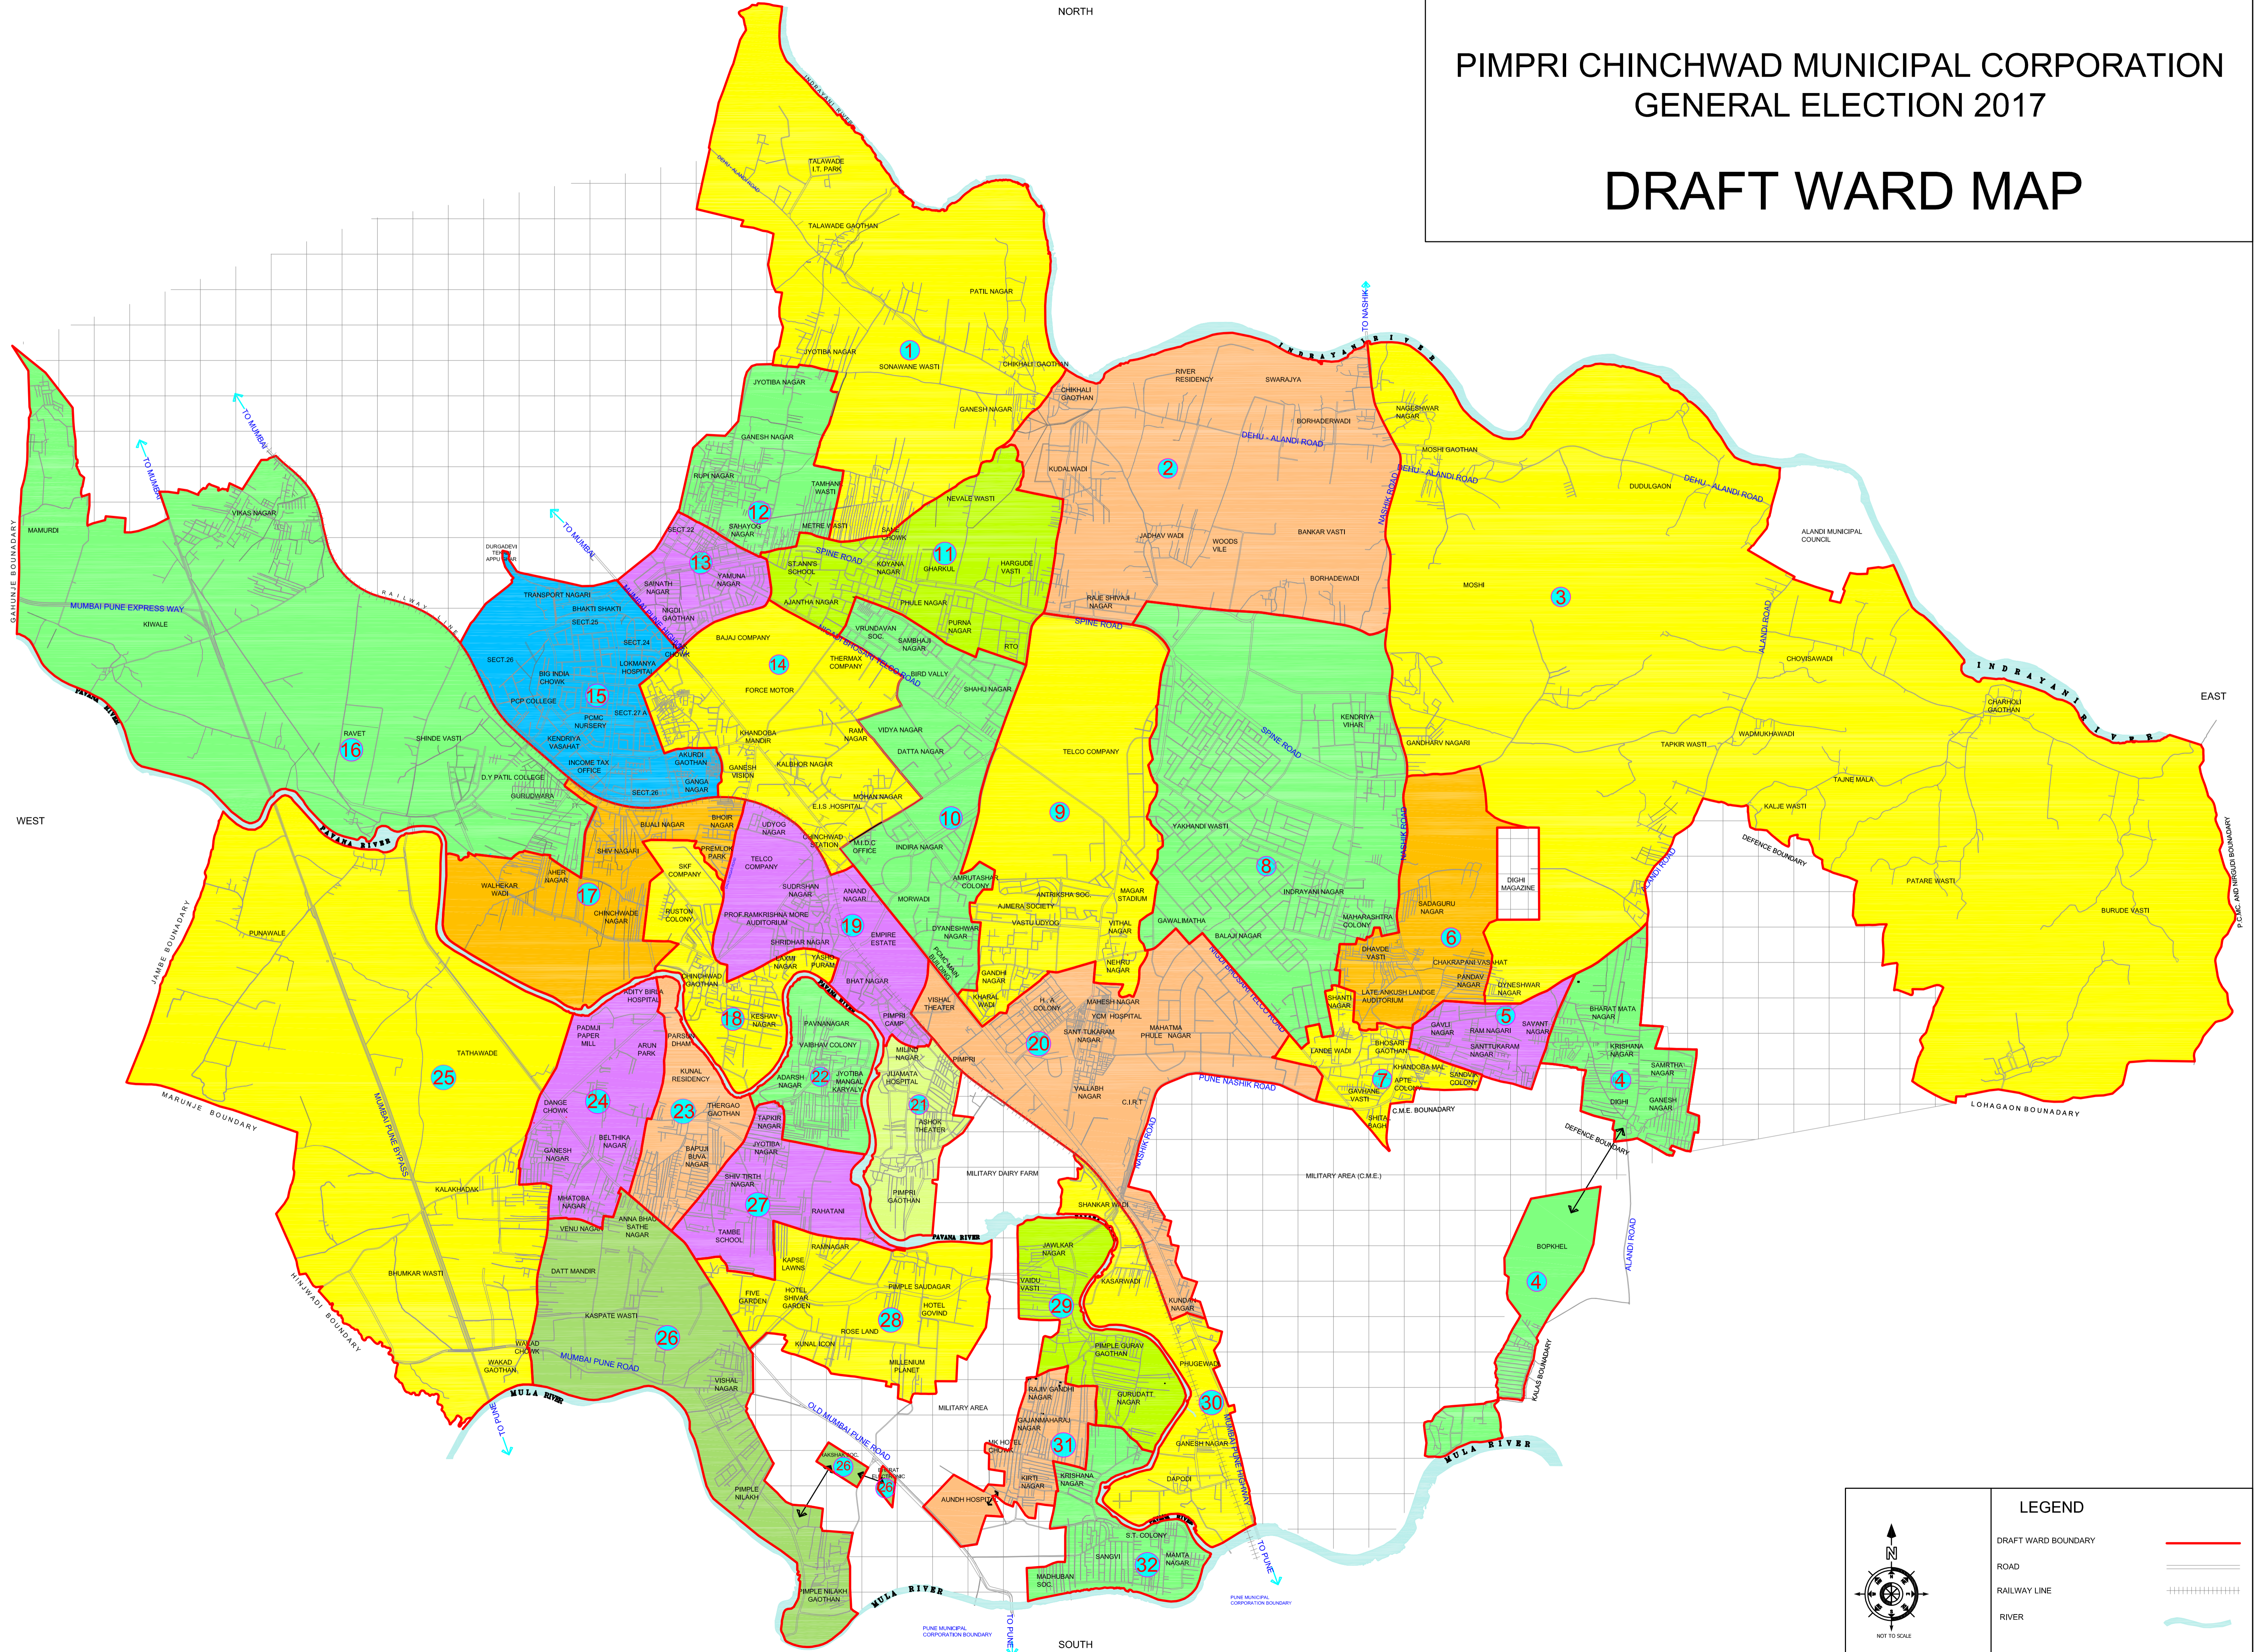

PIMPRI CHINCHWAD MUNICIPAL CORPORATION  
GENERAL ELECTION 2017

DRAFT WARD MAP

LEGEND

DRAFT WARD BOUNDARY	
ROAD	
RAILWAY LINE	
RIVER	