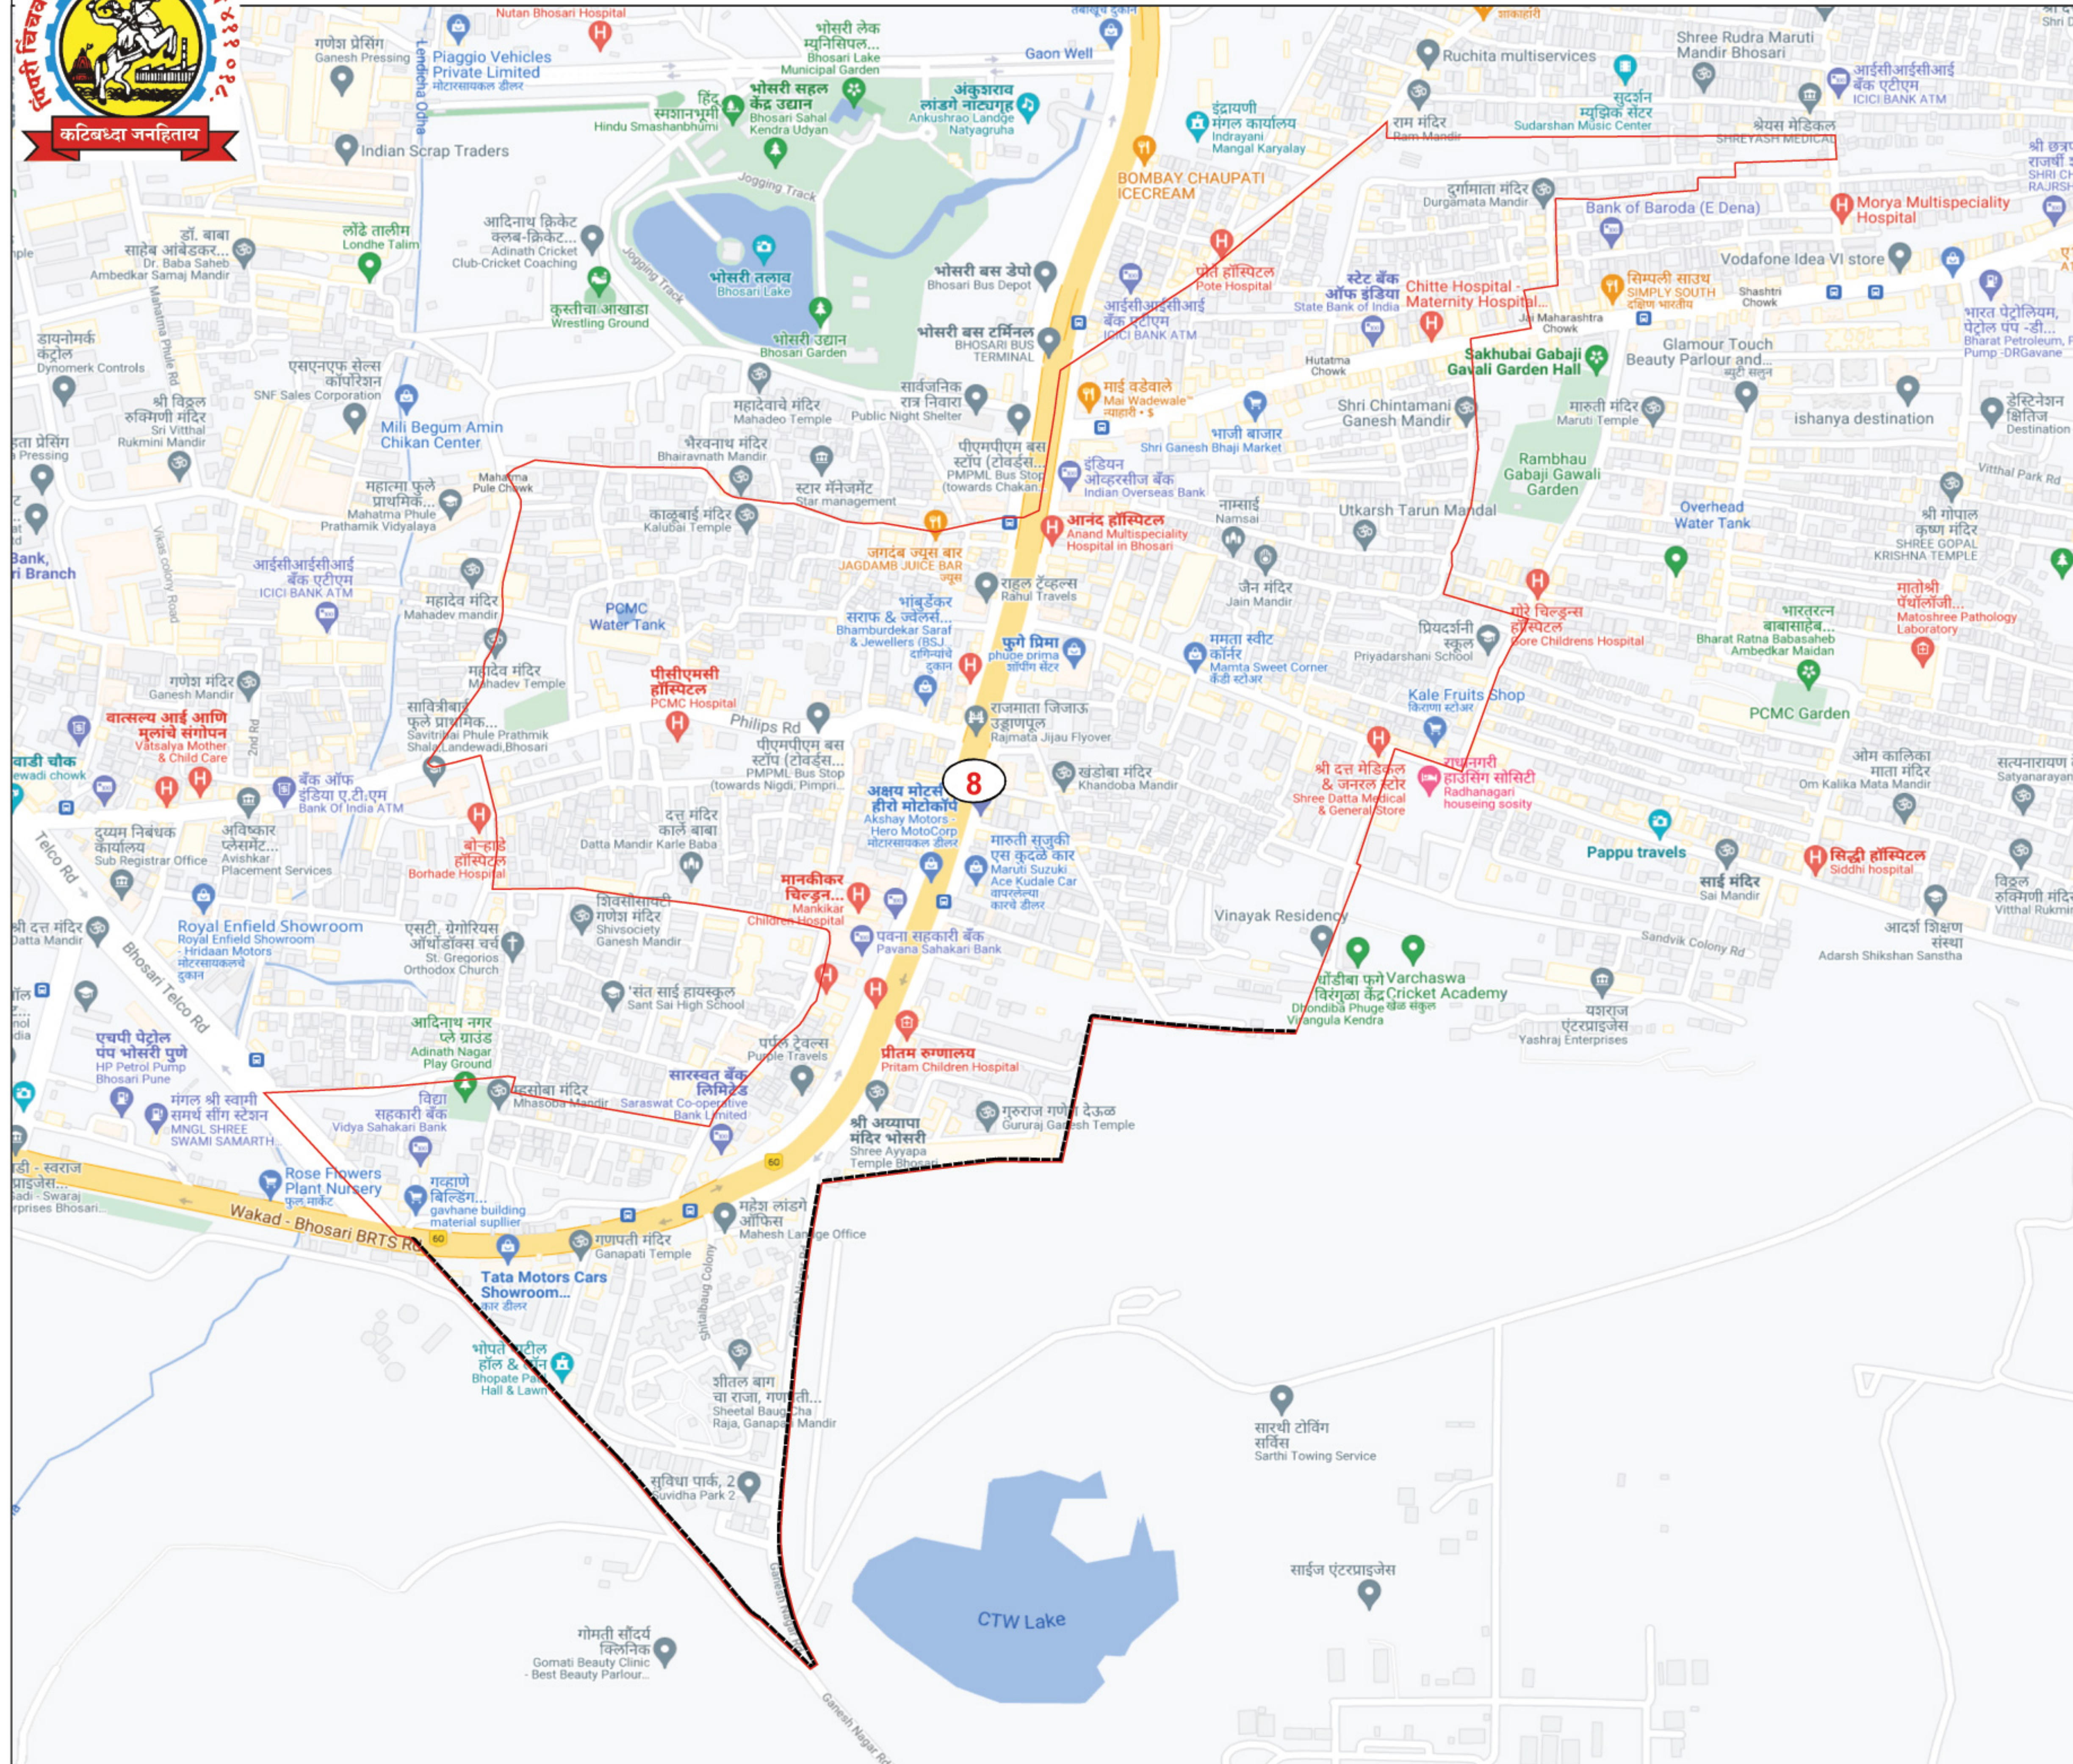

Draft Ward Formation For General Election 2022 - Pimpri Chinchwad Municipal Corporation

STATE ELECTION COMMISSION
MAHARASHTRA

Ward : 8

Ward Population

Total Population	39219
SC Population	4434
ST Population	665

Key Map - PCMC

Legend

- Ward2022
- MC_Boundary
- Road
- National Highway
- Railway Line
- River

(Name)

(Signature)
Deputy Municipal Commissioner