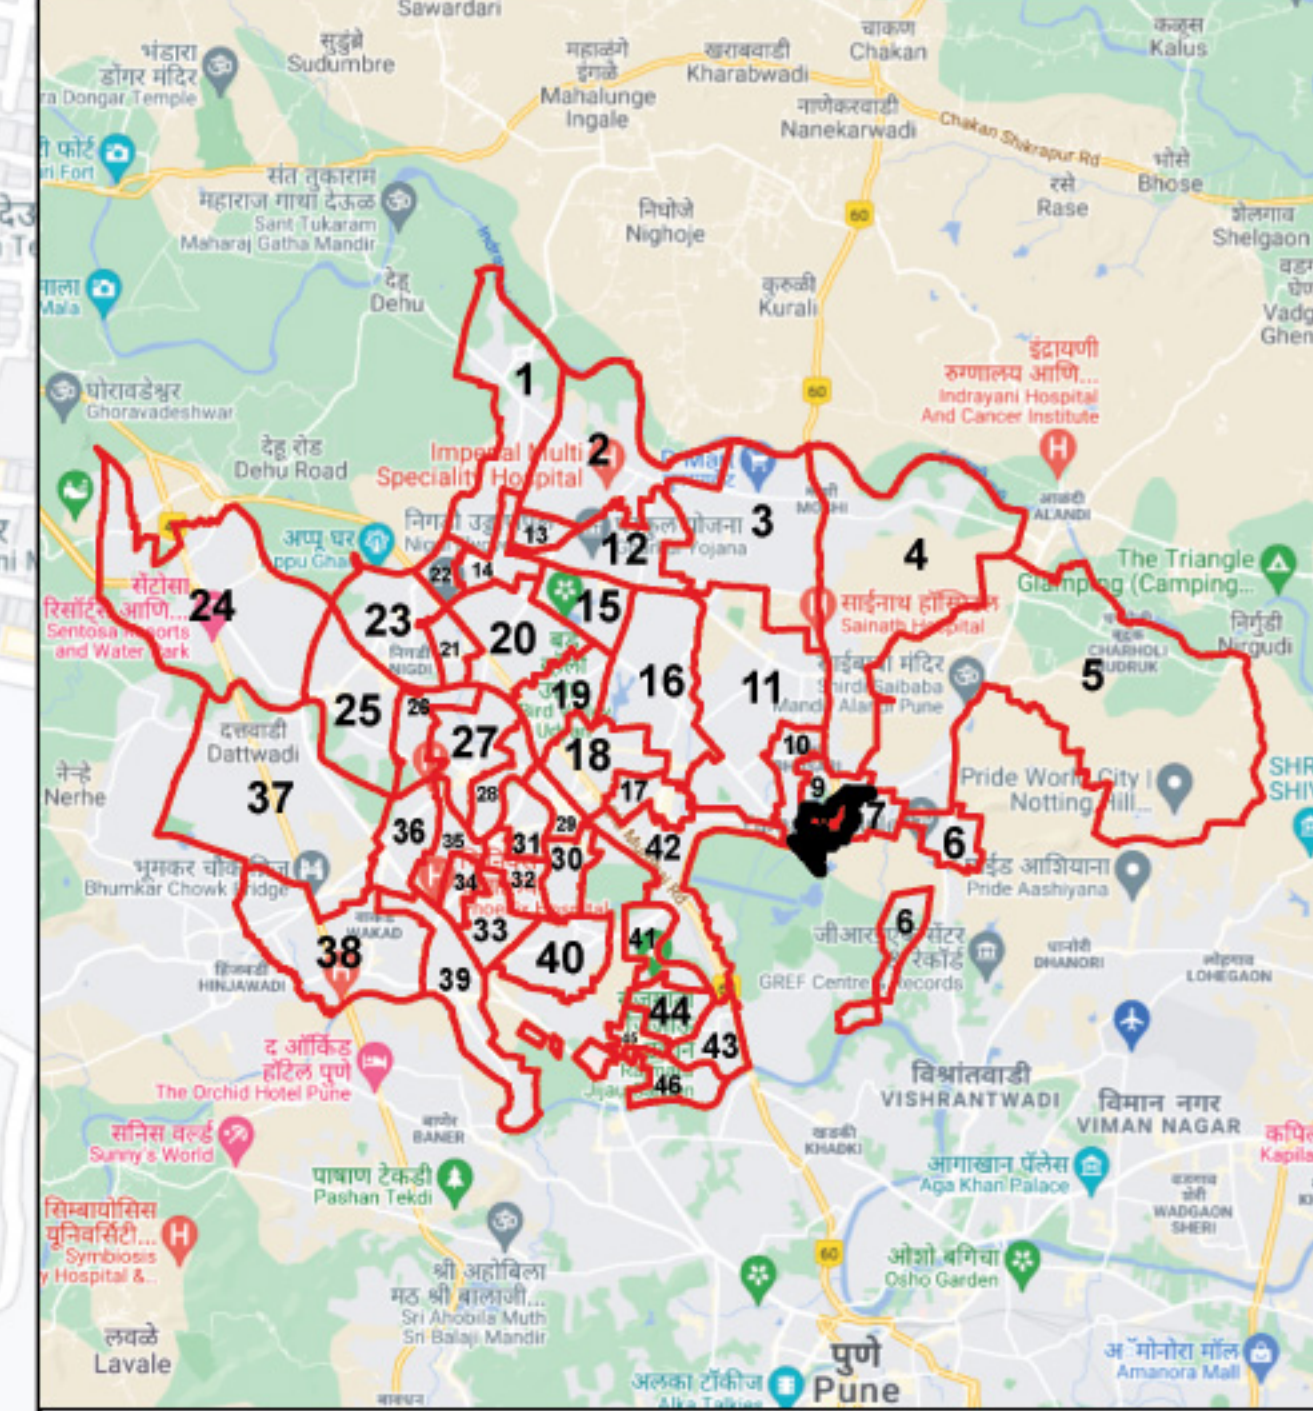

Draft Ward Formation For General Election 2022 - Pimpri Chinchwad Municipal Corporation

STATE ELECTION COMMISSION
MAHARASHTRA

Ward : 8

Ward Population

Total Population	39219
SC Population	4434
ST Population	665

Key Map - PCMC

Legend

- Ward2022
- MC_Boundary
- Road
- National Highway
- Railway Line
- River

(Name)

(Signature)
Deputy Municipal Commissioner