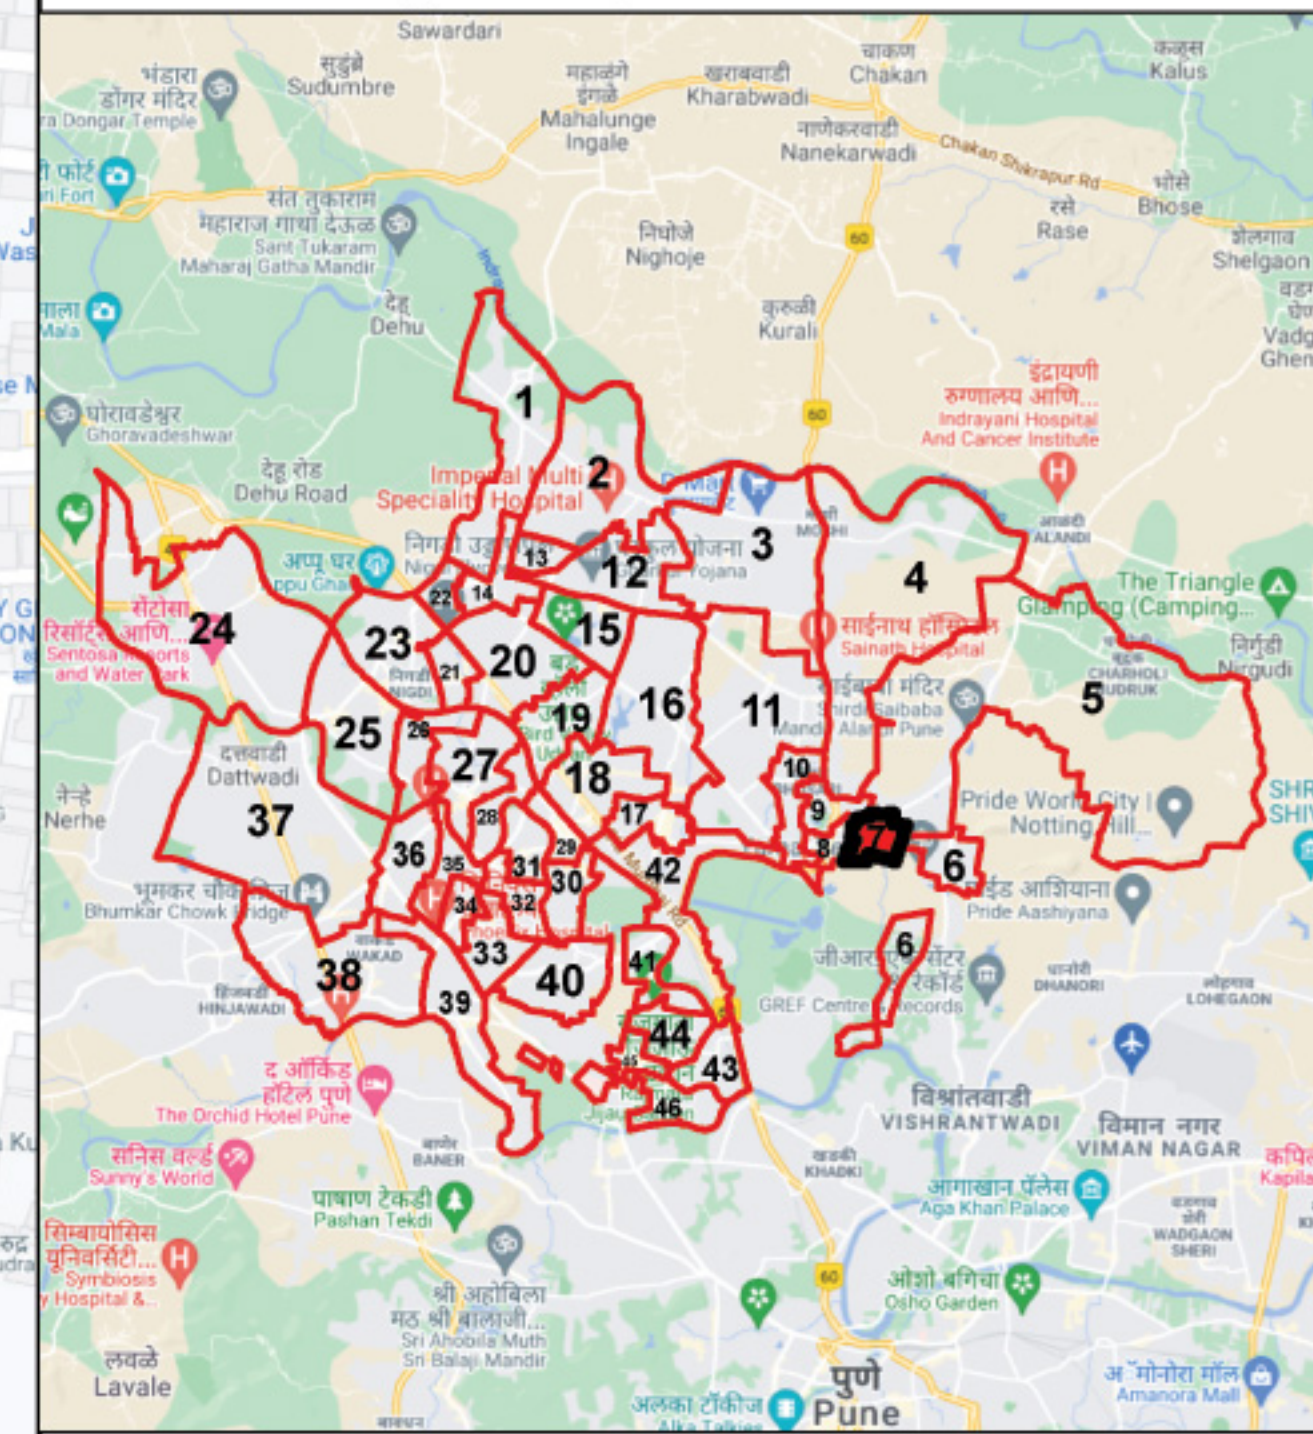

Draft Ward Formation For General Election 2022 - Pimpri Chinchwad Municipal Corporation

STATE ELECTION COMMISSION
MAHARASHTRA

Ward : 7

Ward Population

Total Population	37097
SC Population	3682
ST Population	1041

Key Map - PCMC

Legend

- Ward2022
- MC_Boundary
- Road
- National Highway
- Railway Line
- River

(Name)

(Signature)
Deputy Municipal Commissioner