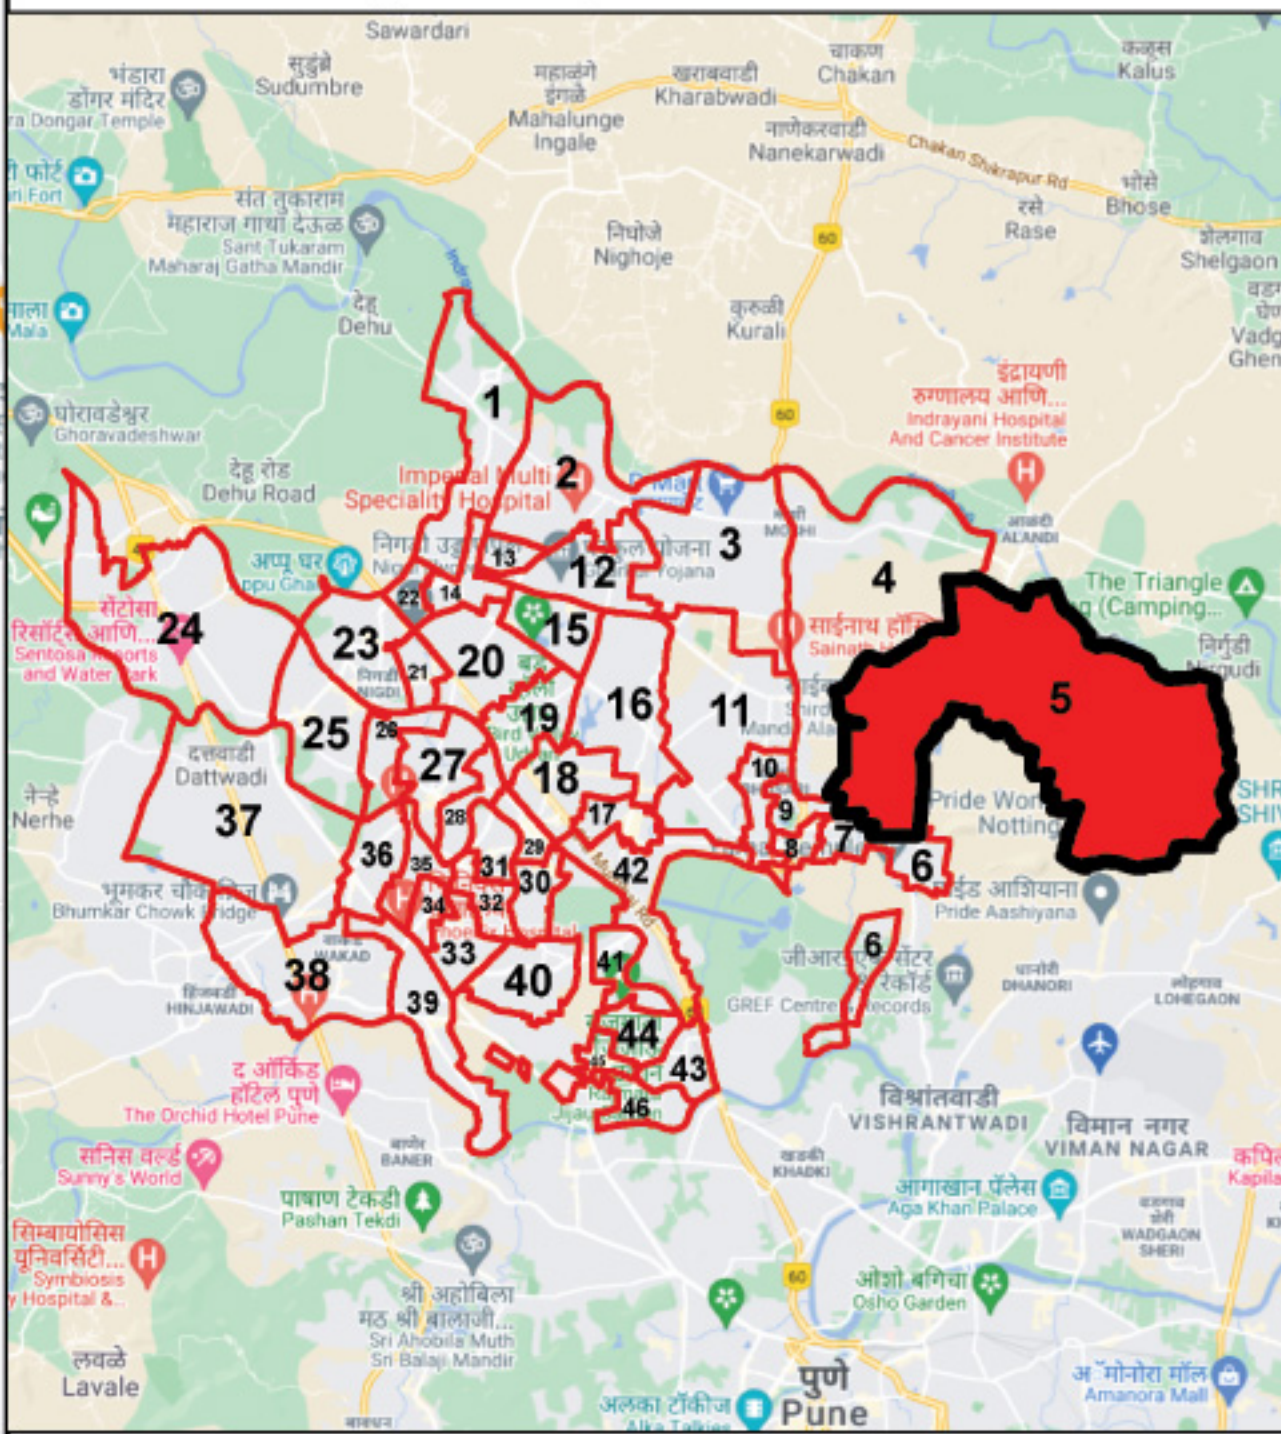

Draft Ward Formation For General Election 2022 - Pimpri Chinchwad Municipal Corporation

STATE ELECTION COMMISSION
MAHARASHTRA

Ward : 5

Ward Population

Total Population	39970
SC Population	5116
ST Population	2223

Key Map - PCMC

Legend

- Ward2022
- MC_Boundary
- Road
- National Highway
- Railway Line
- River

(Name)

(Signature)
Deputy Municipal Commissioner