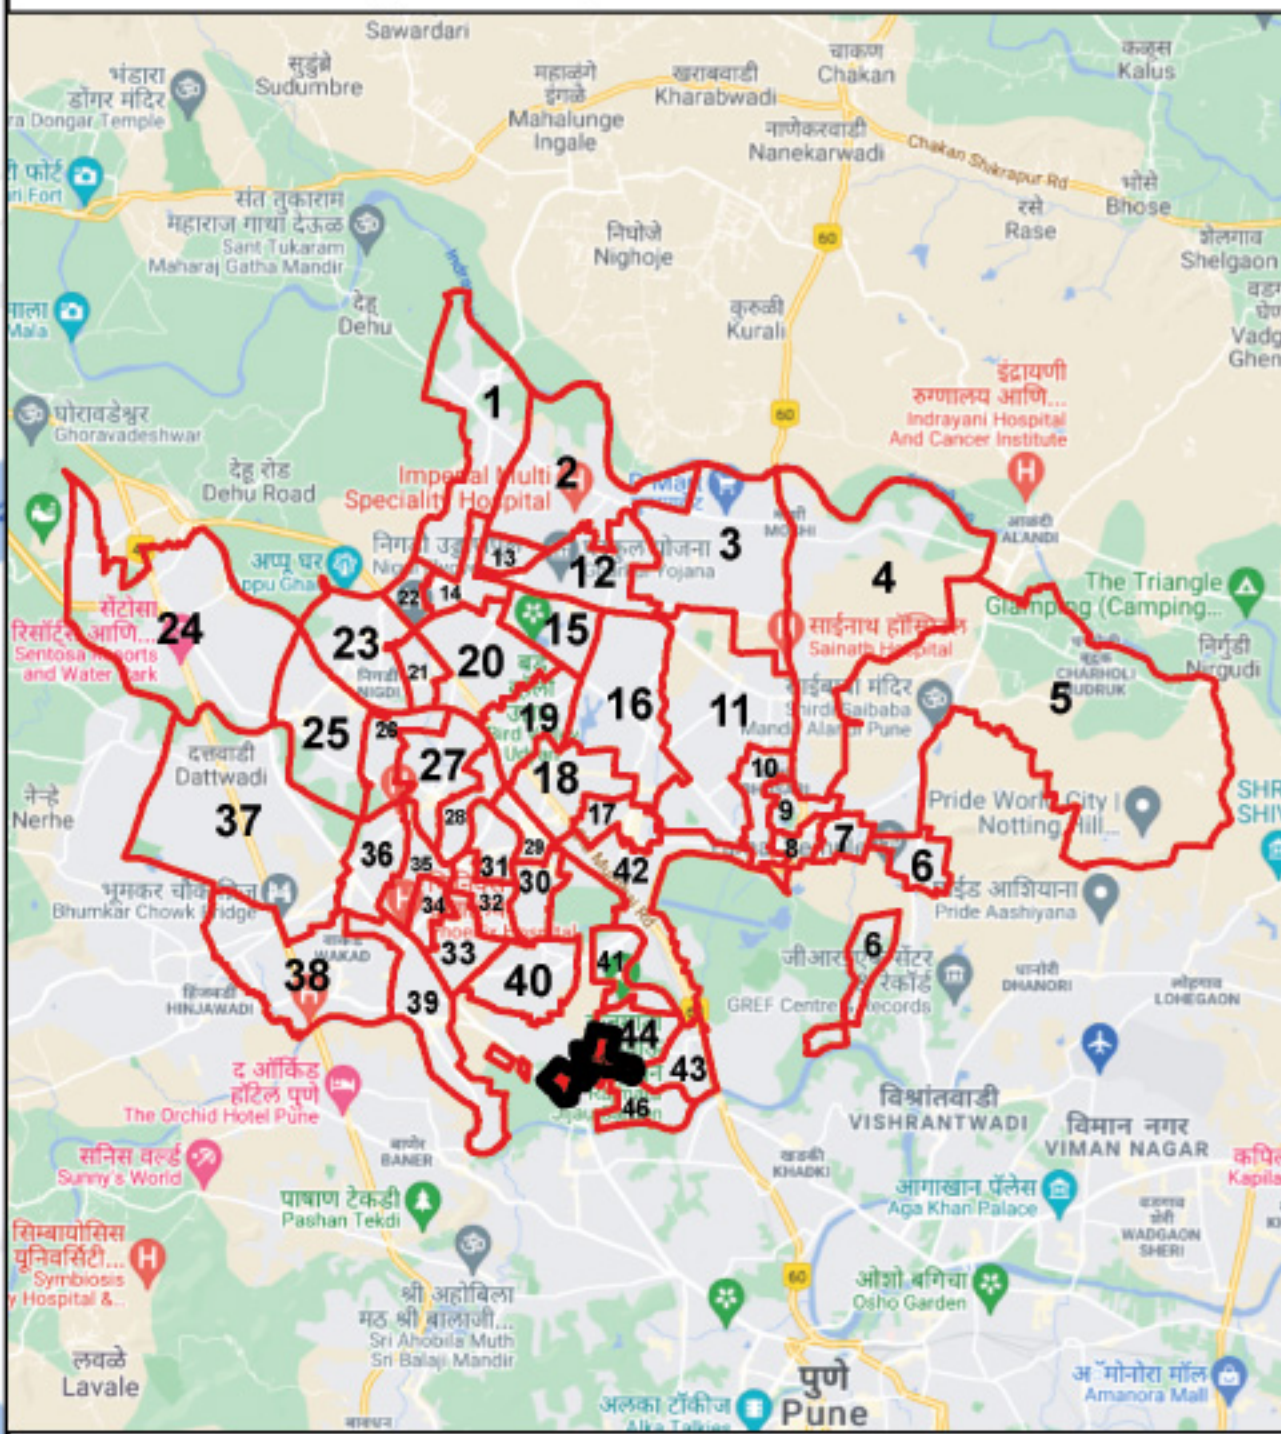

Draft Ward Formation For General Election 2022 - Pimpri Chinchwad Municipal Corporation

STATE ELECTION COMMISSION
MAHARASHTRA

Ward : 45

Ward Population

Total Population	34527
SC Population	4085
ST Population	998

Key Map - PCMC

Legend

- Ward2022
- MC_Boundary
- Road
- National Highway
- Railway Line
- River

(Name)

(Signature)
Deputy Municipal Commissioner