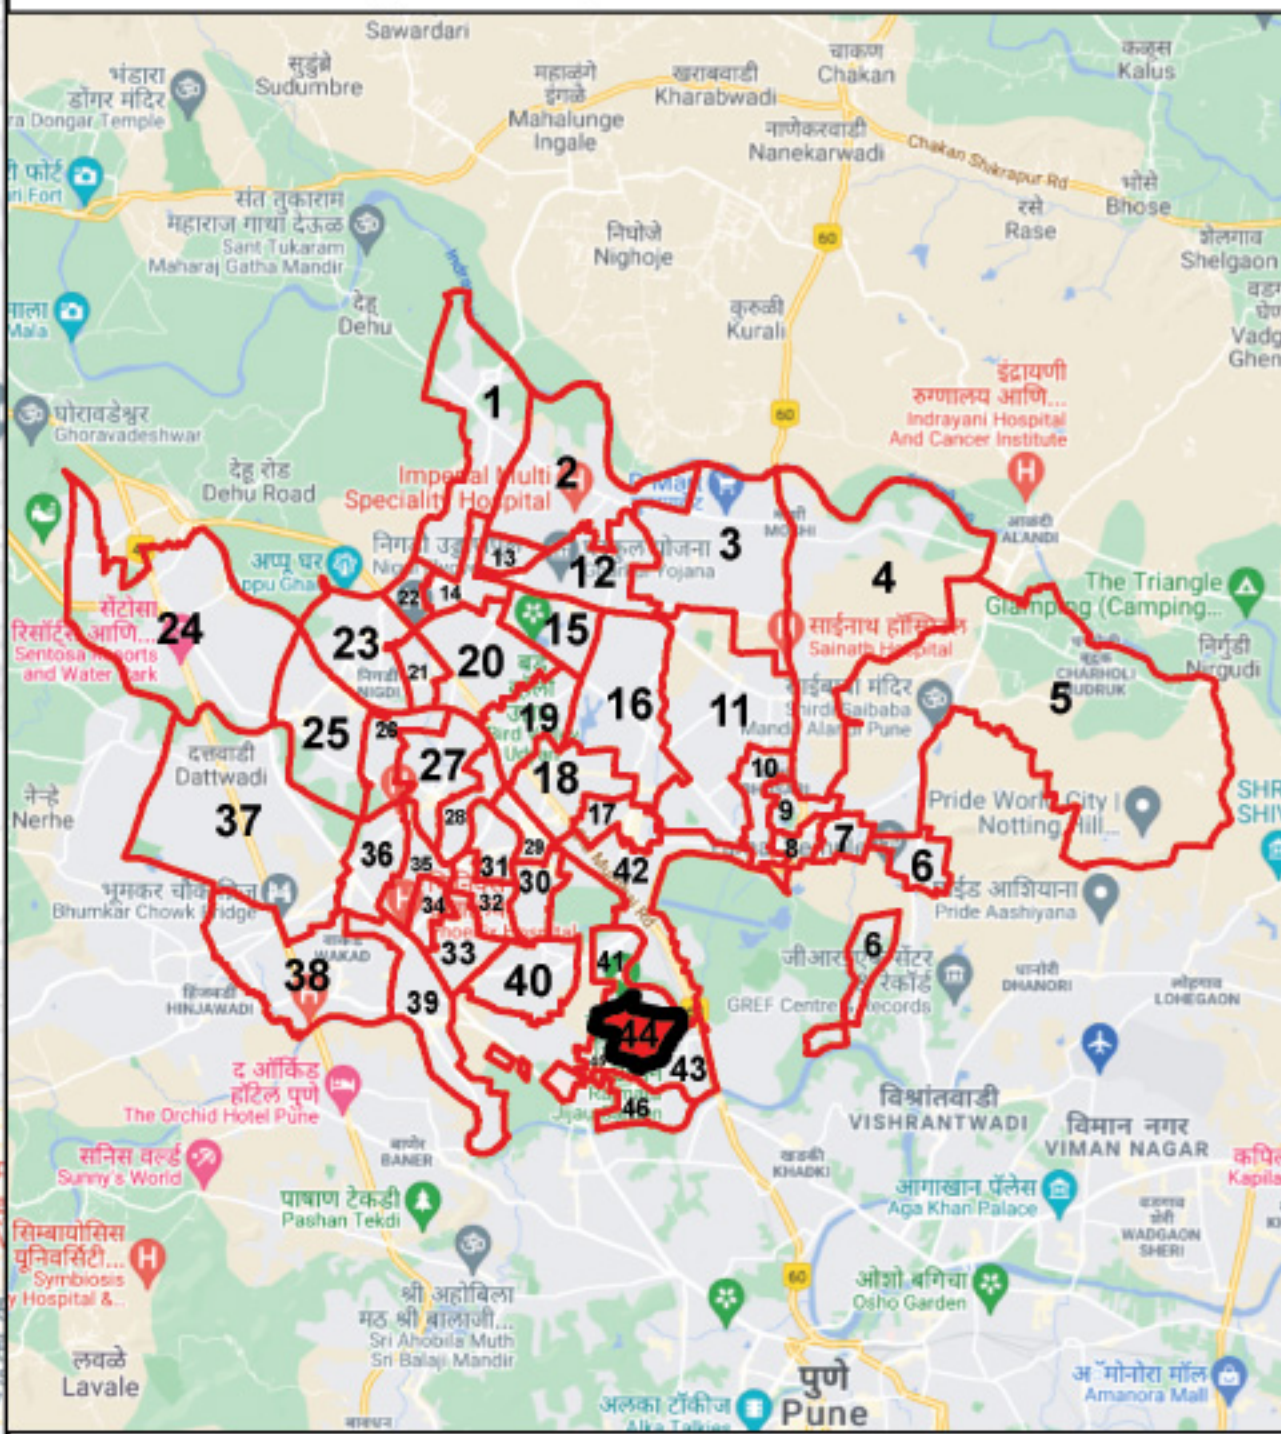

Draft Ward Formation For General Election 2022 - Pimpri Chinchwad Municipal Corporation

STATE ELECTION COMMISSION
MAHARASHTRA

Ward : 44

Ward Population

Total Population	40032
SC Population	7011
ST Population	2018

Key Map - PCMC

Legend

- Ward2022
- MC_Boundary
- Road
- National Highway
- Railway Line
- River

(Name)

(Signature)
Deputy Municipal Commissioner