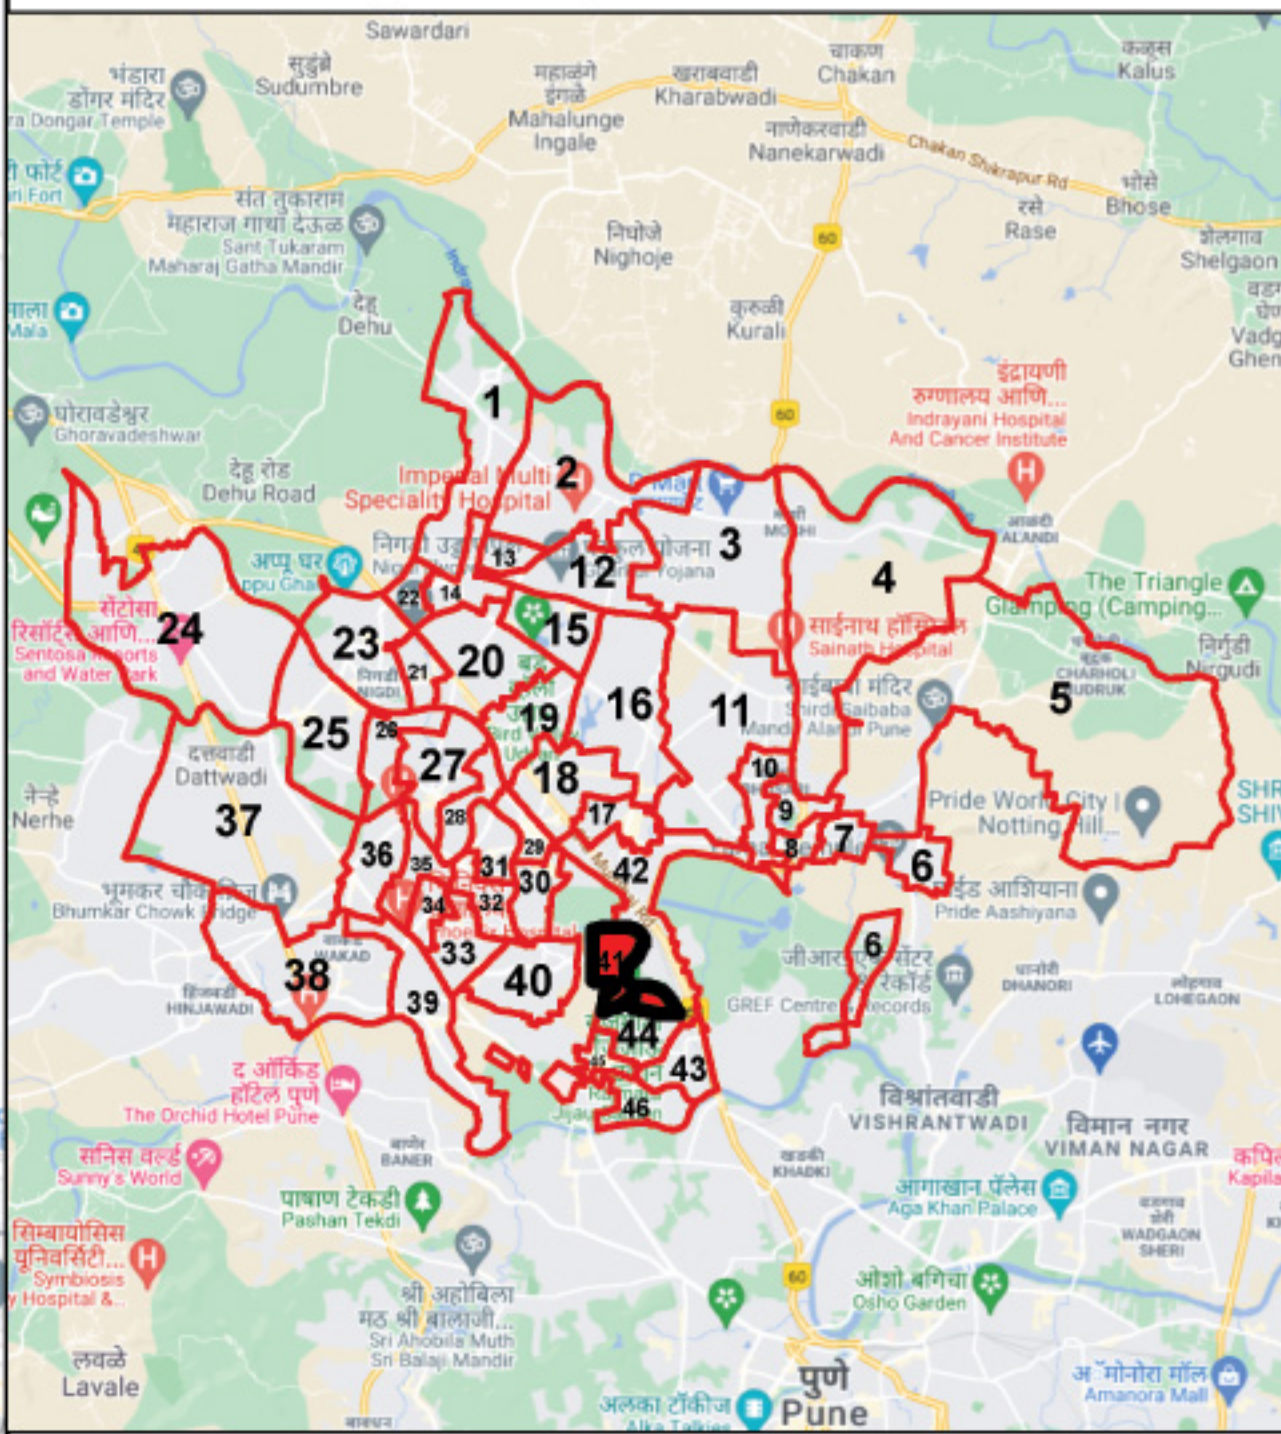

Draft Ward Formation For General Election 2022 - Pimpri Chinchwad Municipal Corporation

STATE ELECTION COMMISSION
MAHARASHTRA

Ward : 41

Ward Population

Total Population	34071
SC Population	5653
ST Population	2333

Key Map - PCMC

Legend

- Ward2022
- MC_Boundary
- Road
- National Highway
- Railway Line
- River

(Name)

(Signature)
Deputy Municipal Commissioner