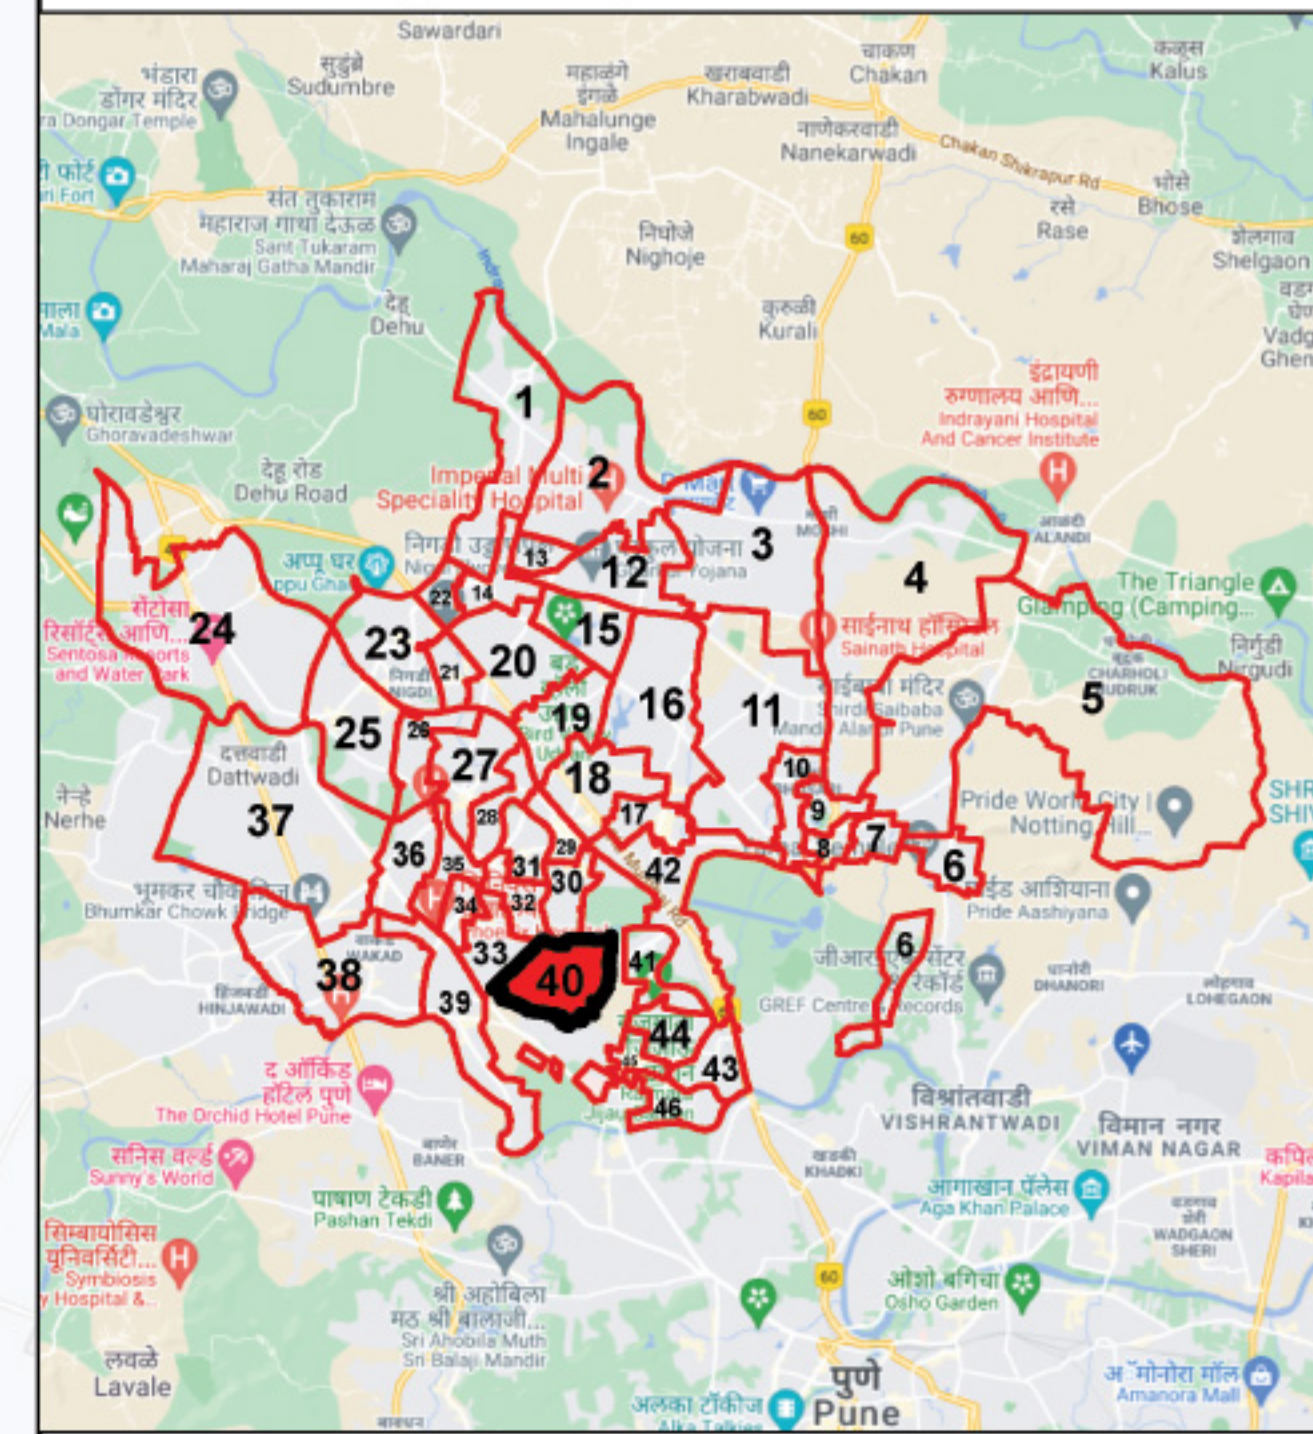

Draft Ward Formation For General Election 2022 - Pimpri Chinchwad Municipal Corporation

STATE ELECTION COMMISSION
MAHARASHTRA

Ward : 40

Ward Population

Total Population	37920
SC Population	3219
ST Population	456

Key Map - PCMC

Legend

- Ward2022
- MC_Boundary
- Road
- National Highway
- Railway Line
- River

(Name)

(Signature)
Deputy Municipal Commissioner