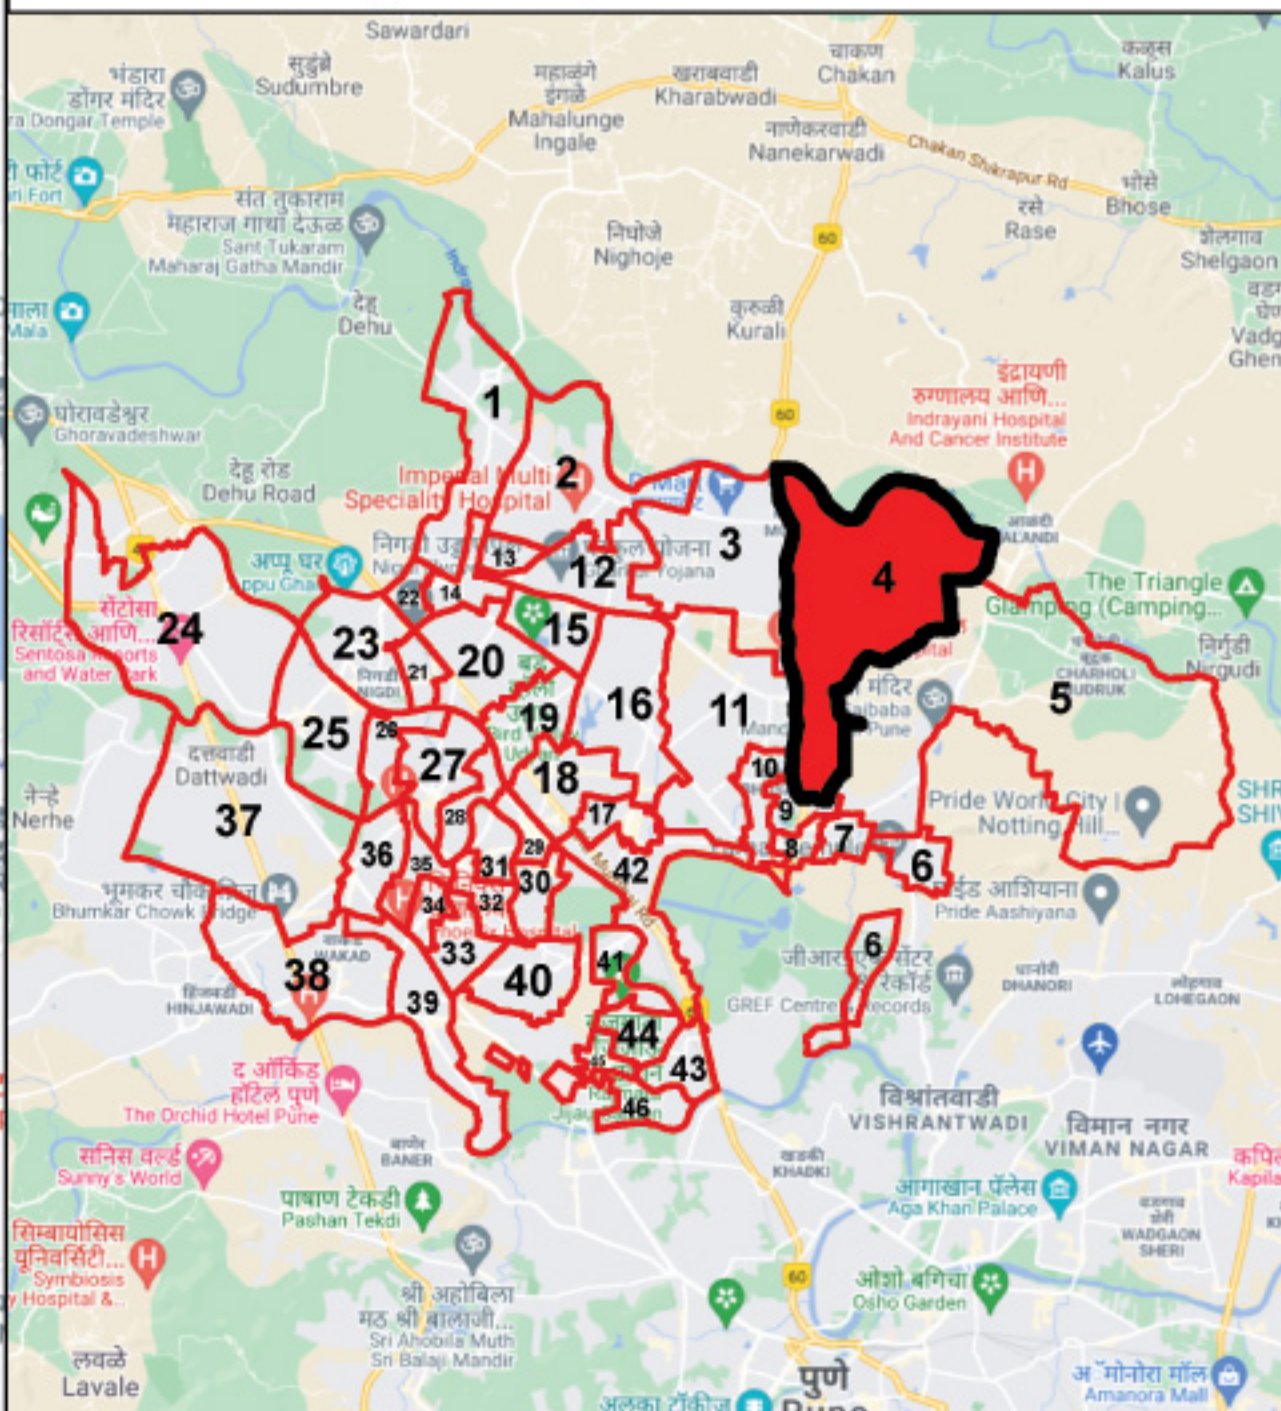

Draft Ward Formation For General Election 2022 - Pimpri Chinchwad Municipal Corporation

STATE ELECTION COMMISSION
MAHARASHTRA

Ward : 4

Ward Population

Total Population	39646
SC Population	4646
ST Population	1204

Key Map - PCMC

Legend

- Ward2022
- MC_Boundary
- Road
- National Highway
- Railway Line
- River

(Name)

(Signature)
Deputy Municipal Commissioner