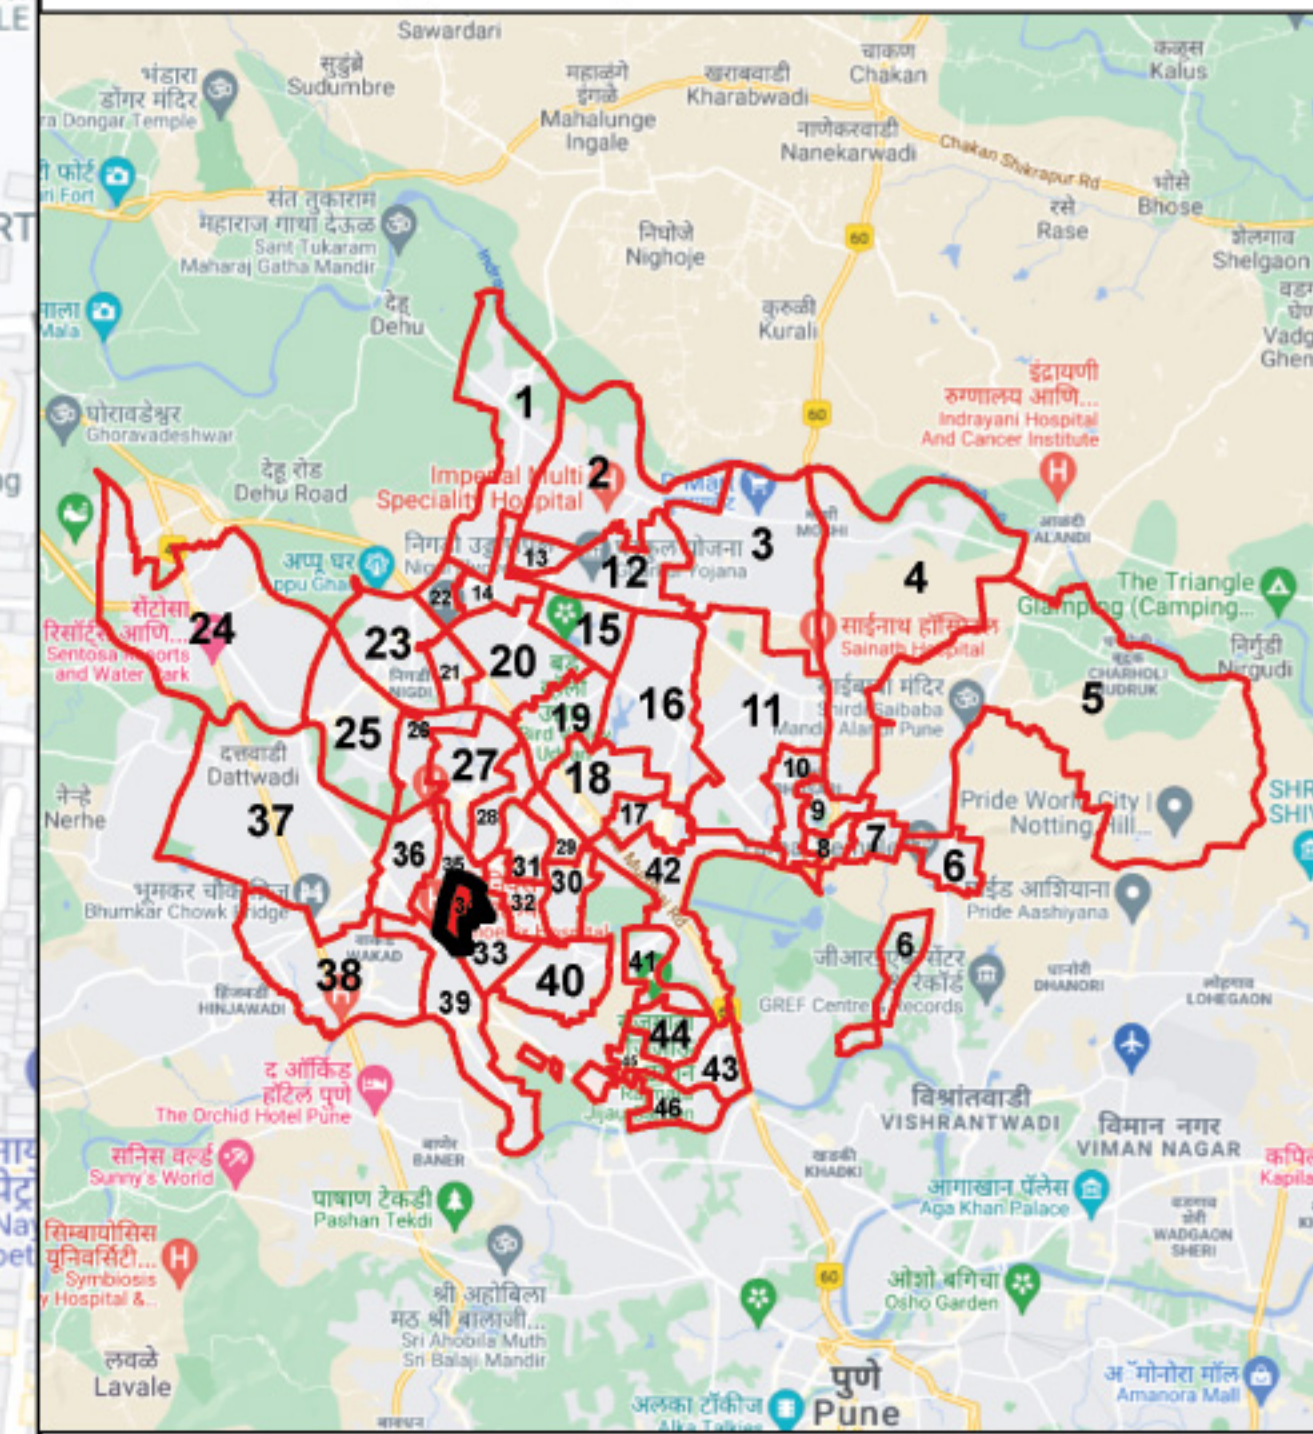

Draft Ward Formation For General Election 2022 - Pimpri Chinchwad Municipal Corporation

STATE ELECTION COMMISSION
MAHARASHTRA

Ward : 34

Ward Population

Total Population	34085
SC Population	6871
ST Population	441

Key Map - PCMC

Legend

- Ward2022
- MC_Boundary
- Road
- National Highway
- Railway Line
- River

(Name)

(Signature)
Deputy Municipal Commissioner