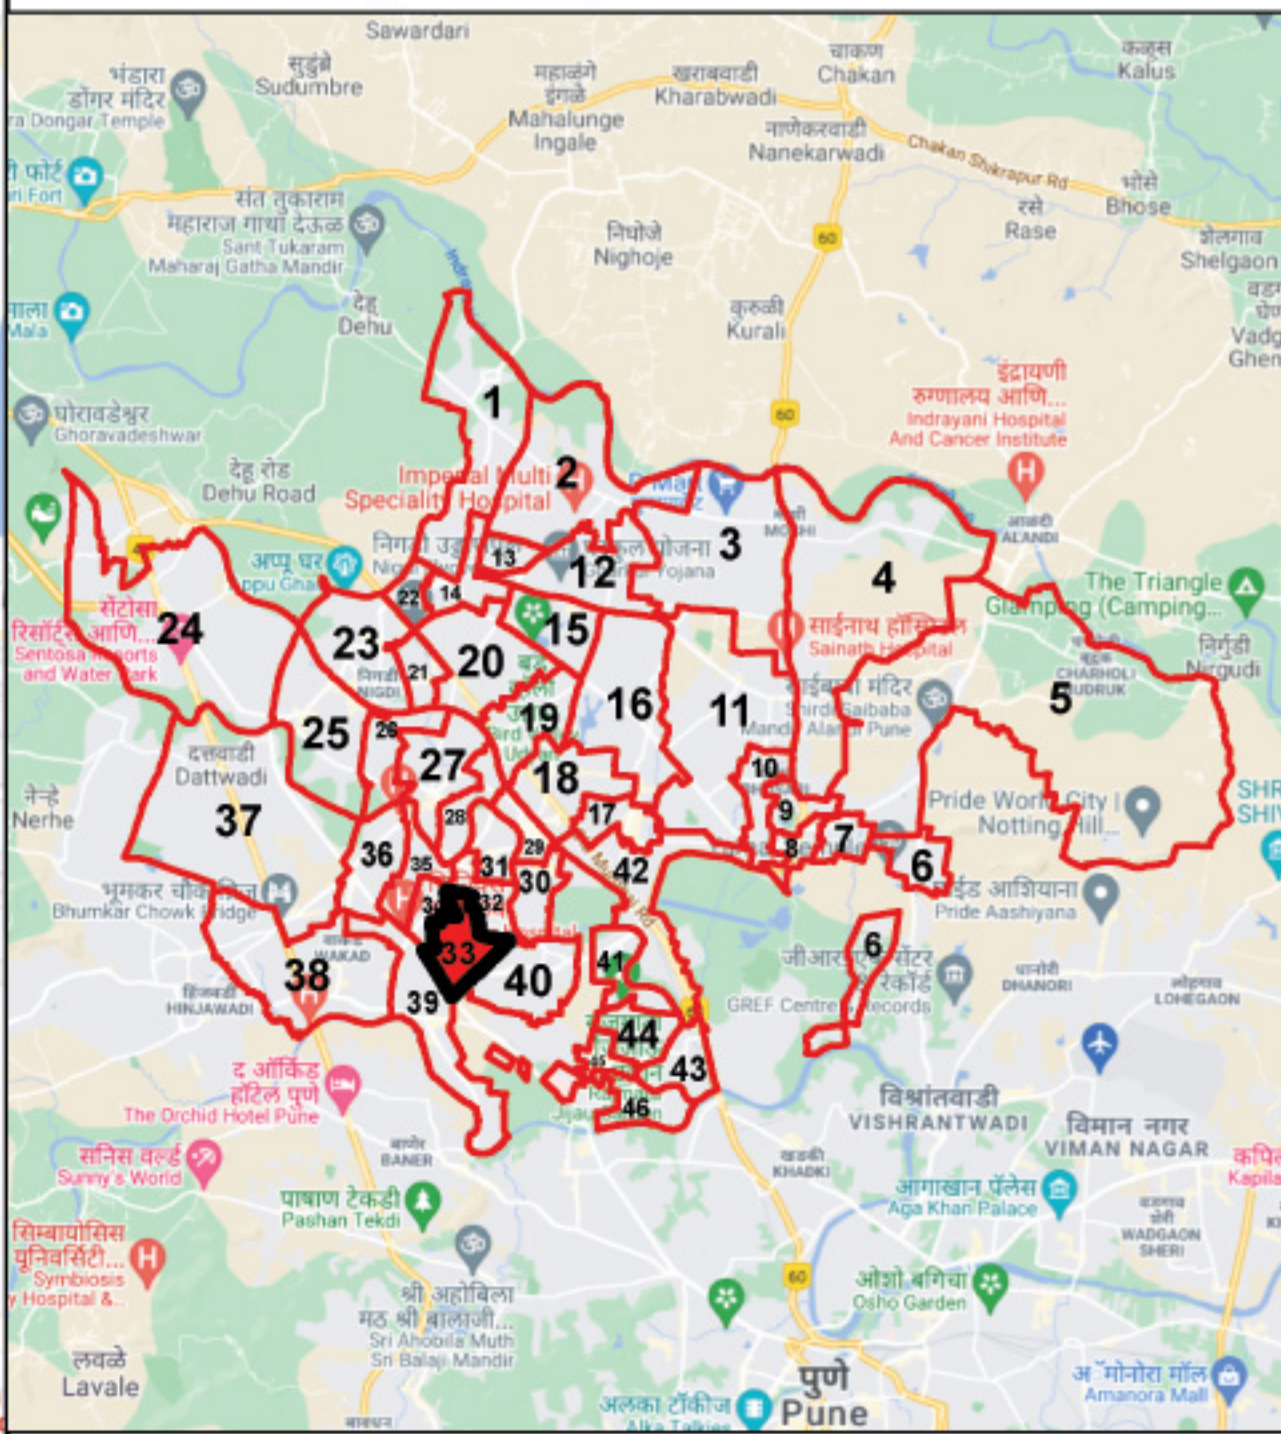

Draft Ward Formation For General Election 2022 - Pimpri Chinchwad Municipal Corporation

STATE ELECTION COMMISSION
MAHARASHTRA

Ward : 33

Ward Population

Total Population	37591
SC Population	5908
ST Population	622

Key Map - PCMC

Legend

- Ward2022
- MC_Boundary
- Road
- National Highway
- Railway Line
- River

(Name)

(Signature)
Deputy Municipal Commissioner