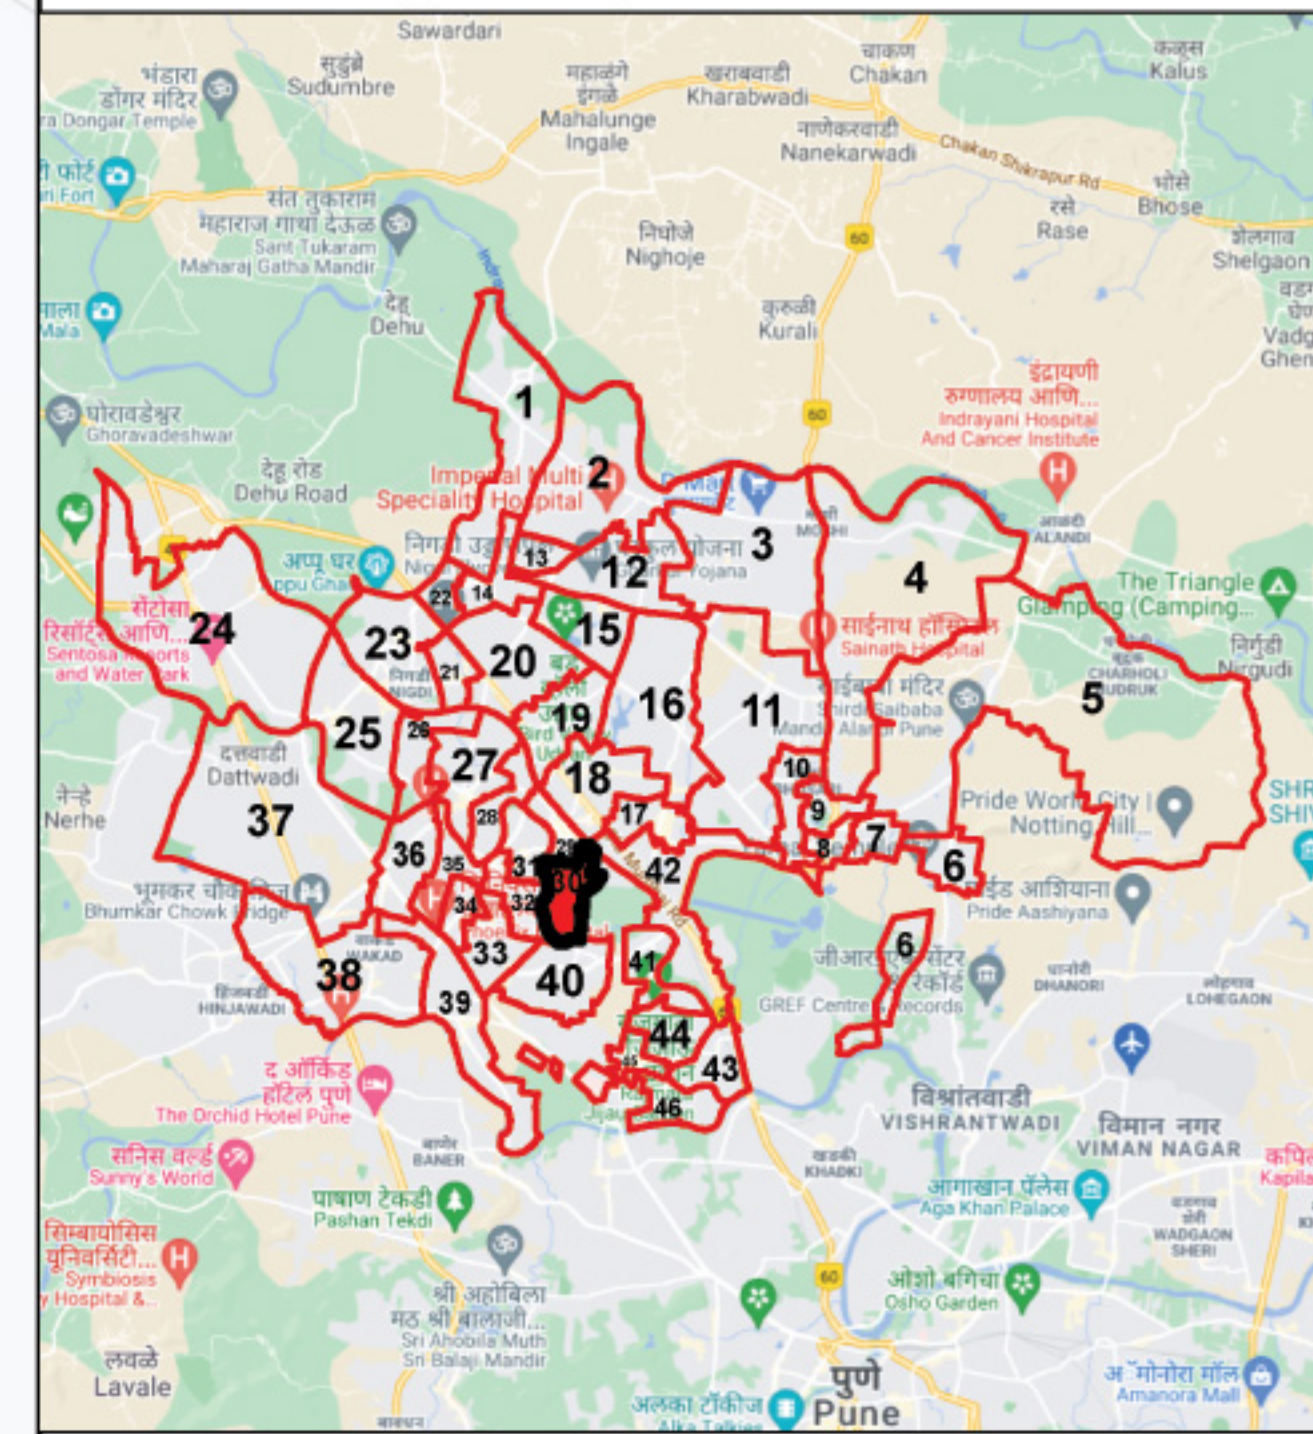

Draft Ward Formation For General Election 2022 - Pimpri Chinchwad Municipal Corporation

STATE ELECTION COMMISSION
MAHARASHTRA

Ward : 30

Ward Population

Total Population	38906
SC Population	3249
ST Population	368

Key Map - PCMC

Legend

- Ward2022
- MC_Boundary
- Road
- National Highway
- Railway Line
- River

(Name)

(Signature)
Deputy Municipal Commissioner