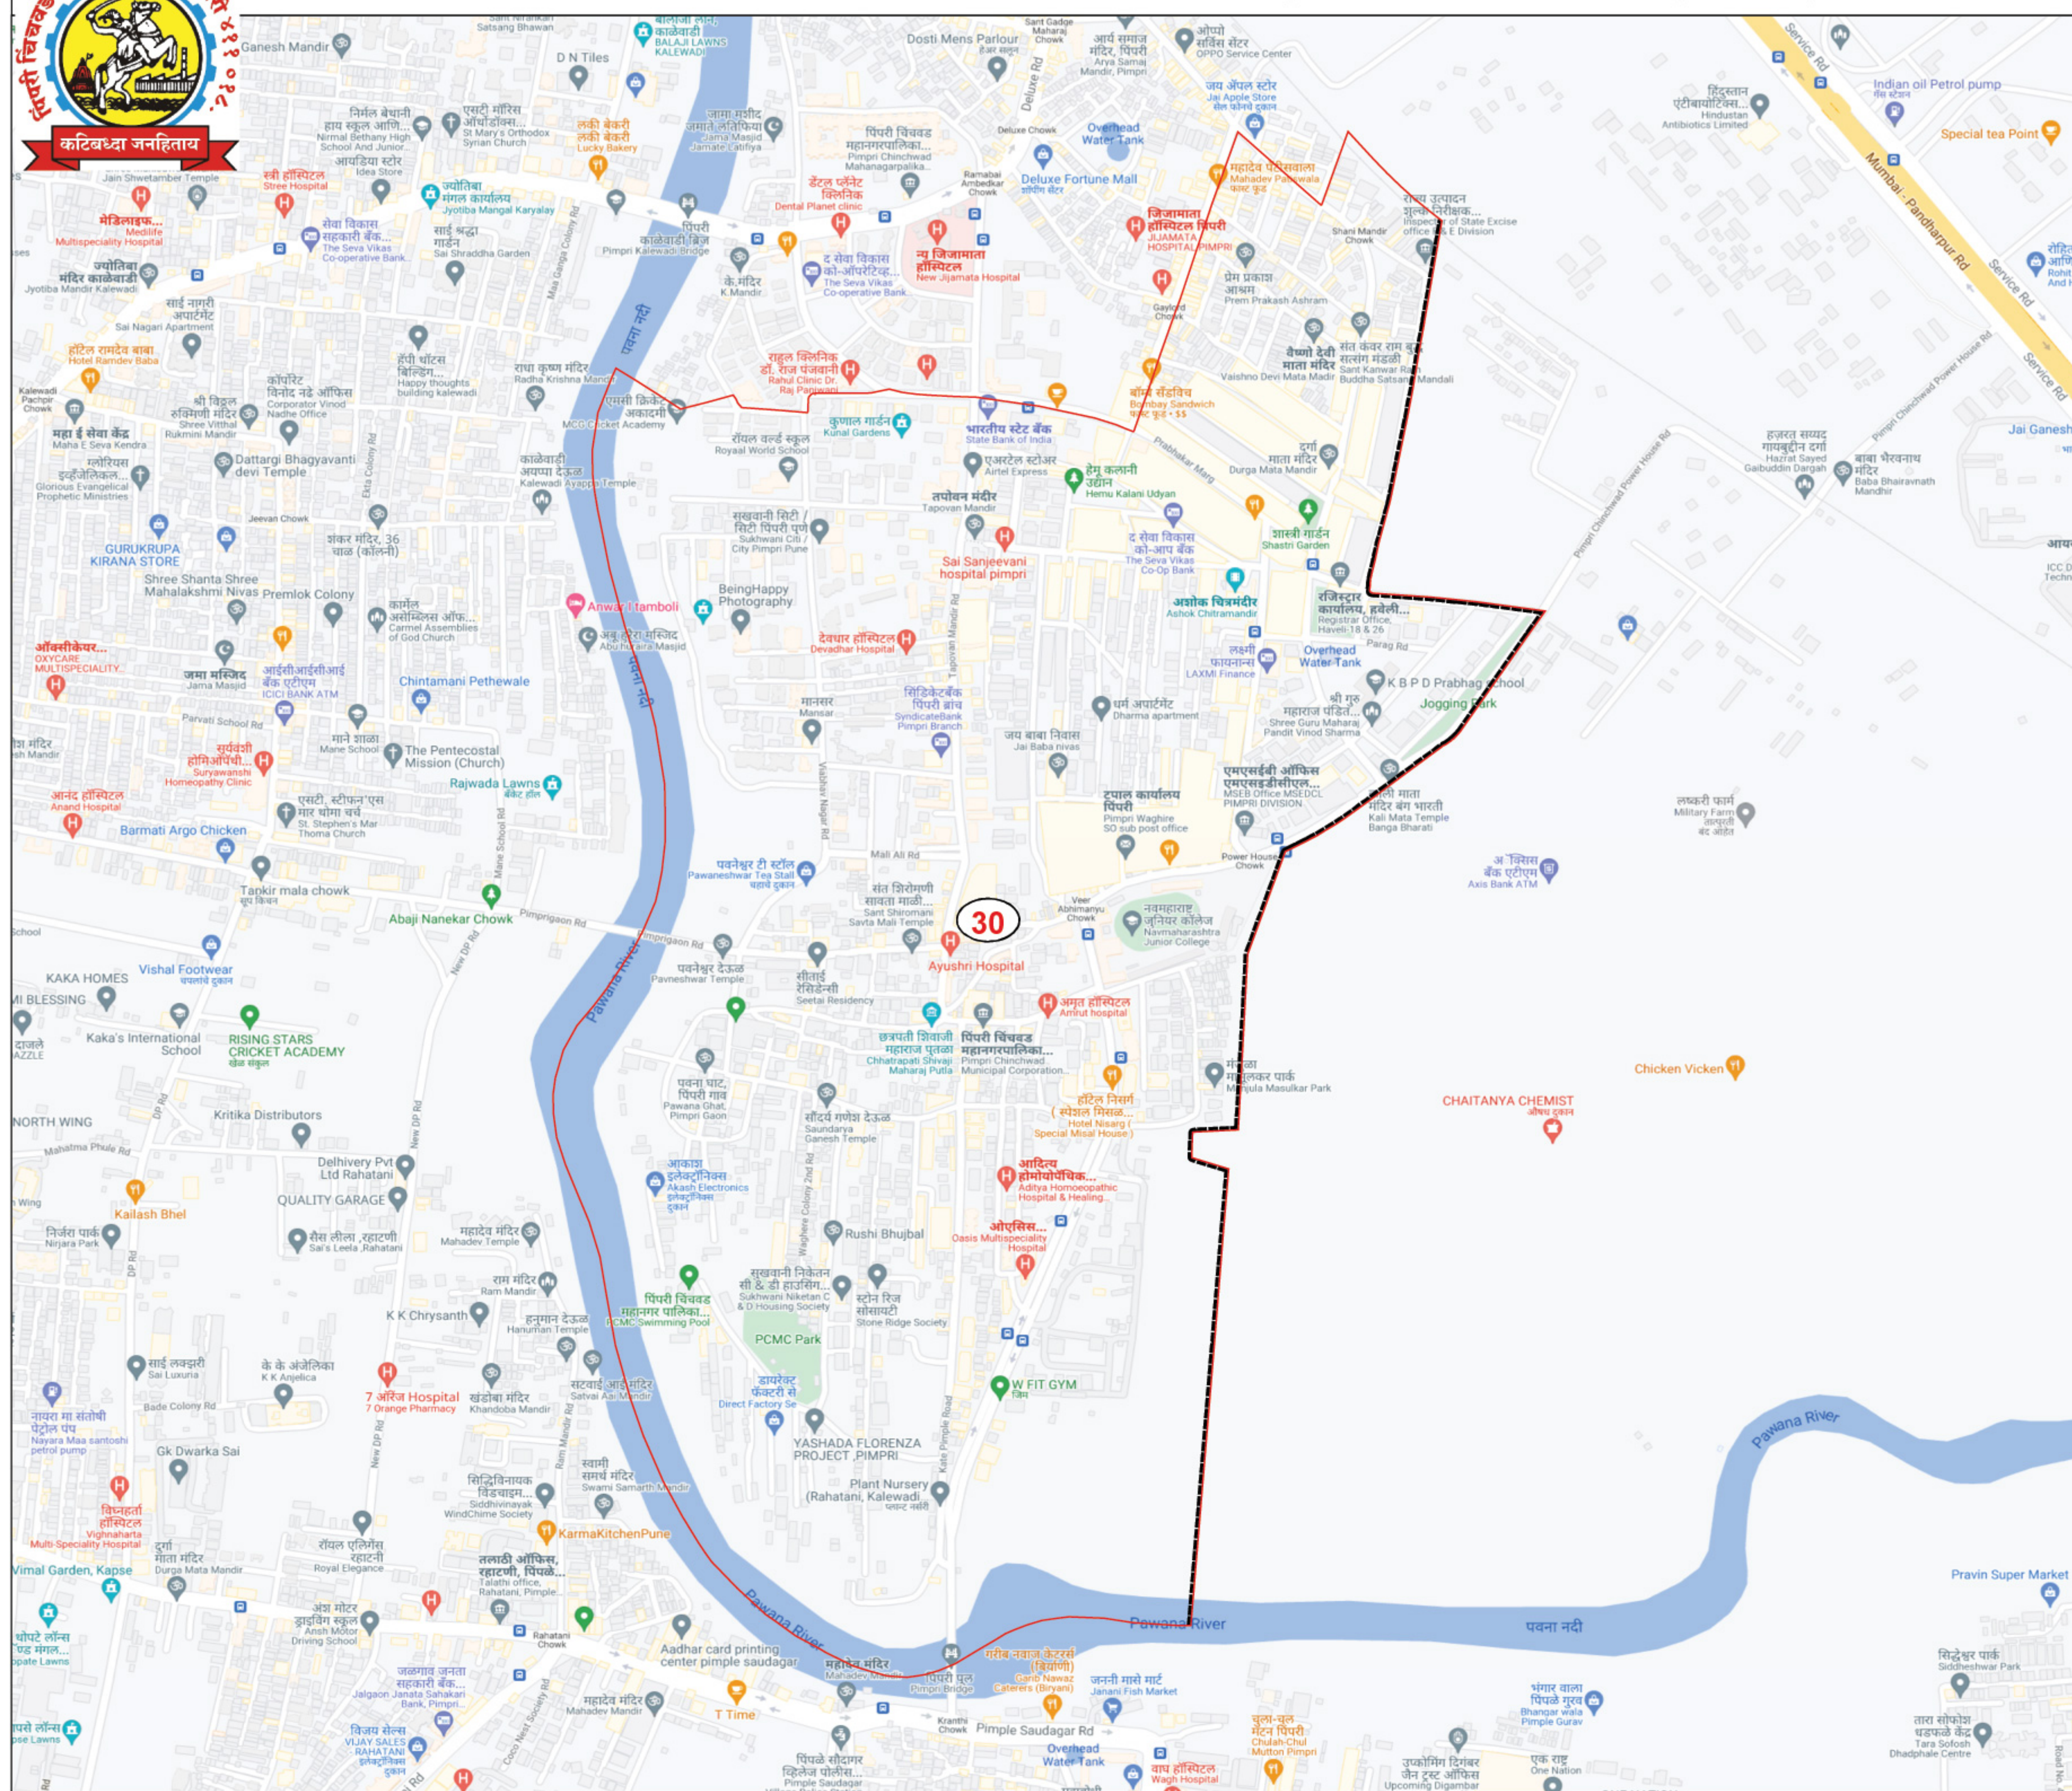

Draft Ward Formation For General Election 2022 - Pimpri Chinchwad Municipal Corporation

STATE ELECTION COMMISSION
MAHARASHTRA

Ward : 30

Ward Population

Total Population	38906
SC Population	3249
ST Population	368

Key Map - PCMC

Legend

- Ward2022
- MC_Boundary
- Road
- National Highway
- Railway Line
- River

(Name)

(Signature)
Deputy Municipal Commissioner