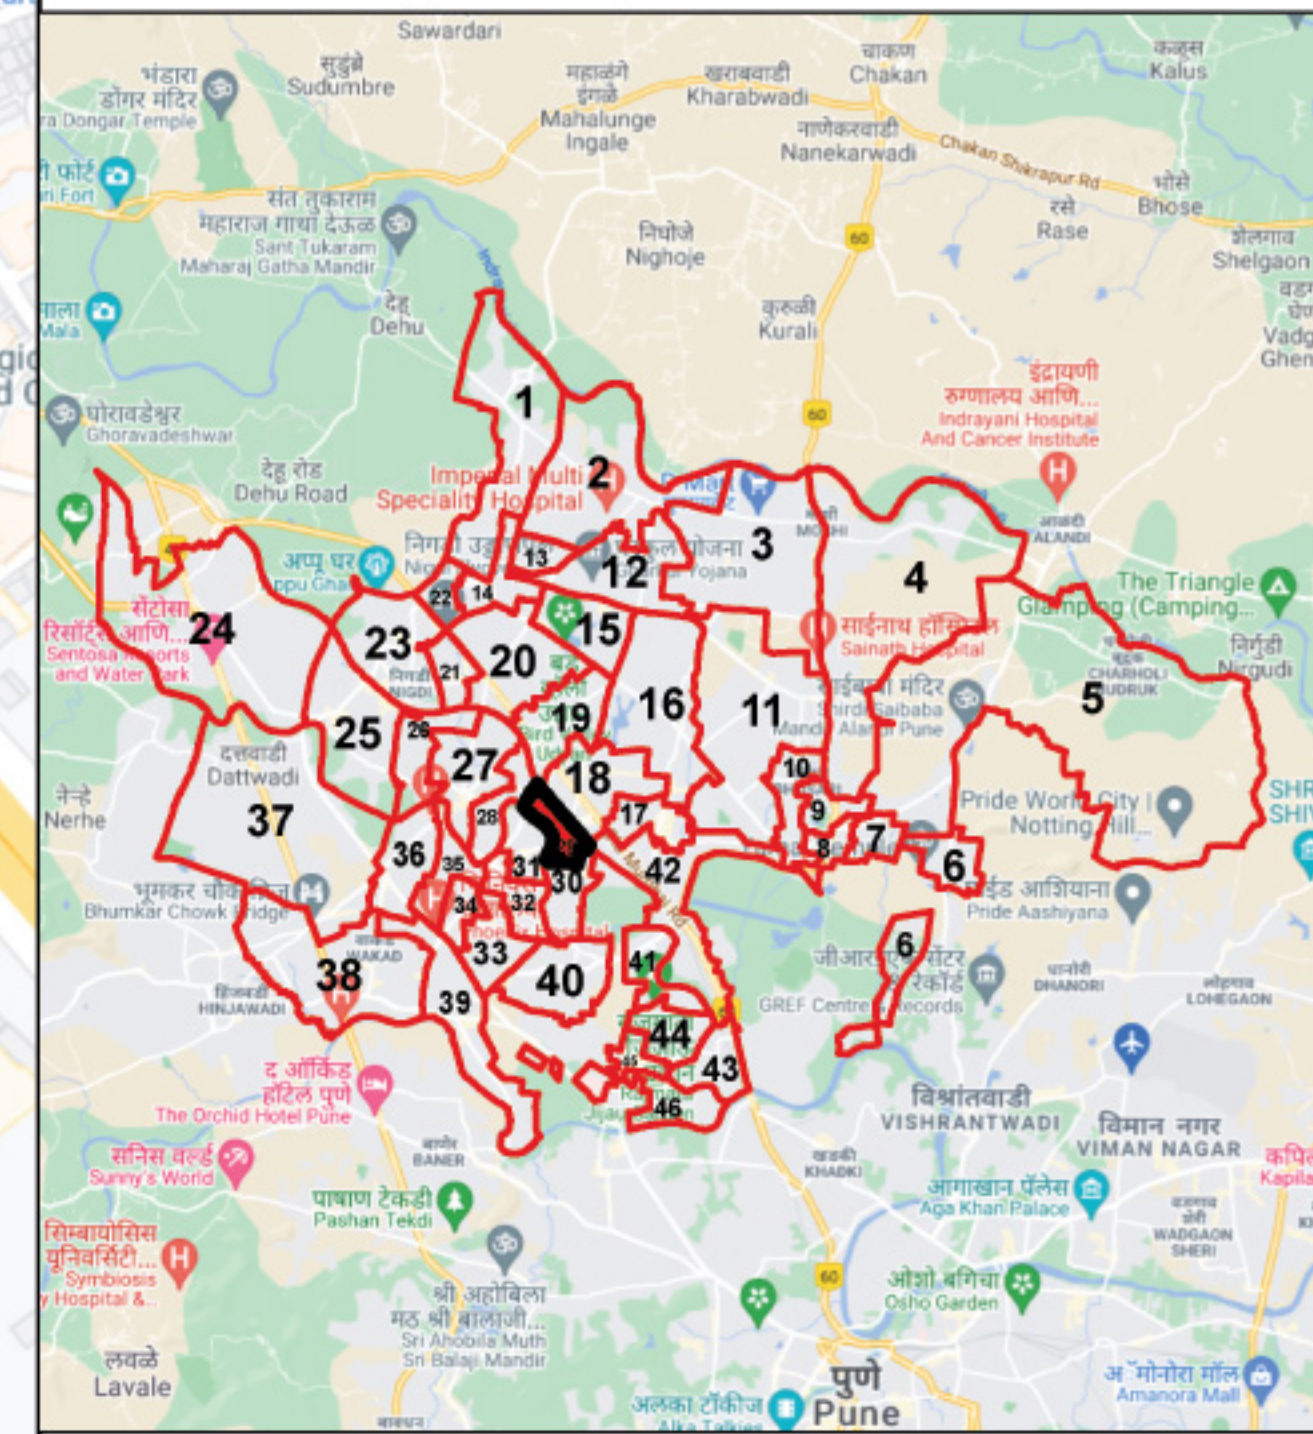

Draft Ward Formation For General Election 2022 - Pimpri Chinchwad Municipal Corporation

STATE ELECTION COMMISSION
MAHARASHTRA

Ward : 29

Ward Population

Total Population	39036
SC Population	16508
ST Population	295

Key Map - PCMC

Legend

- Ward2022
- MC_Boundary
- Road
- National Highway
- Railway Line
- River

(Name)

(Signature)
Deputy Municipal Commissioner