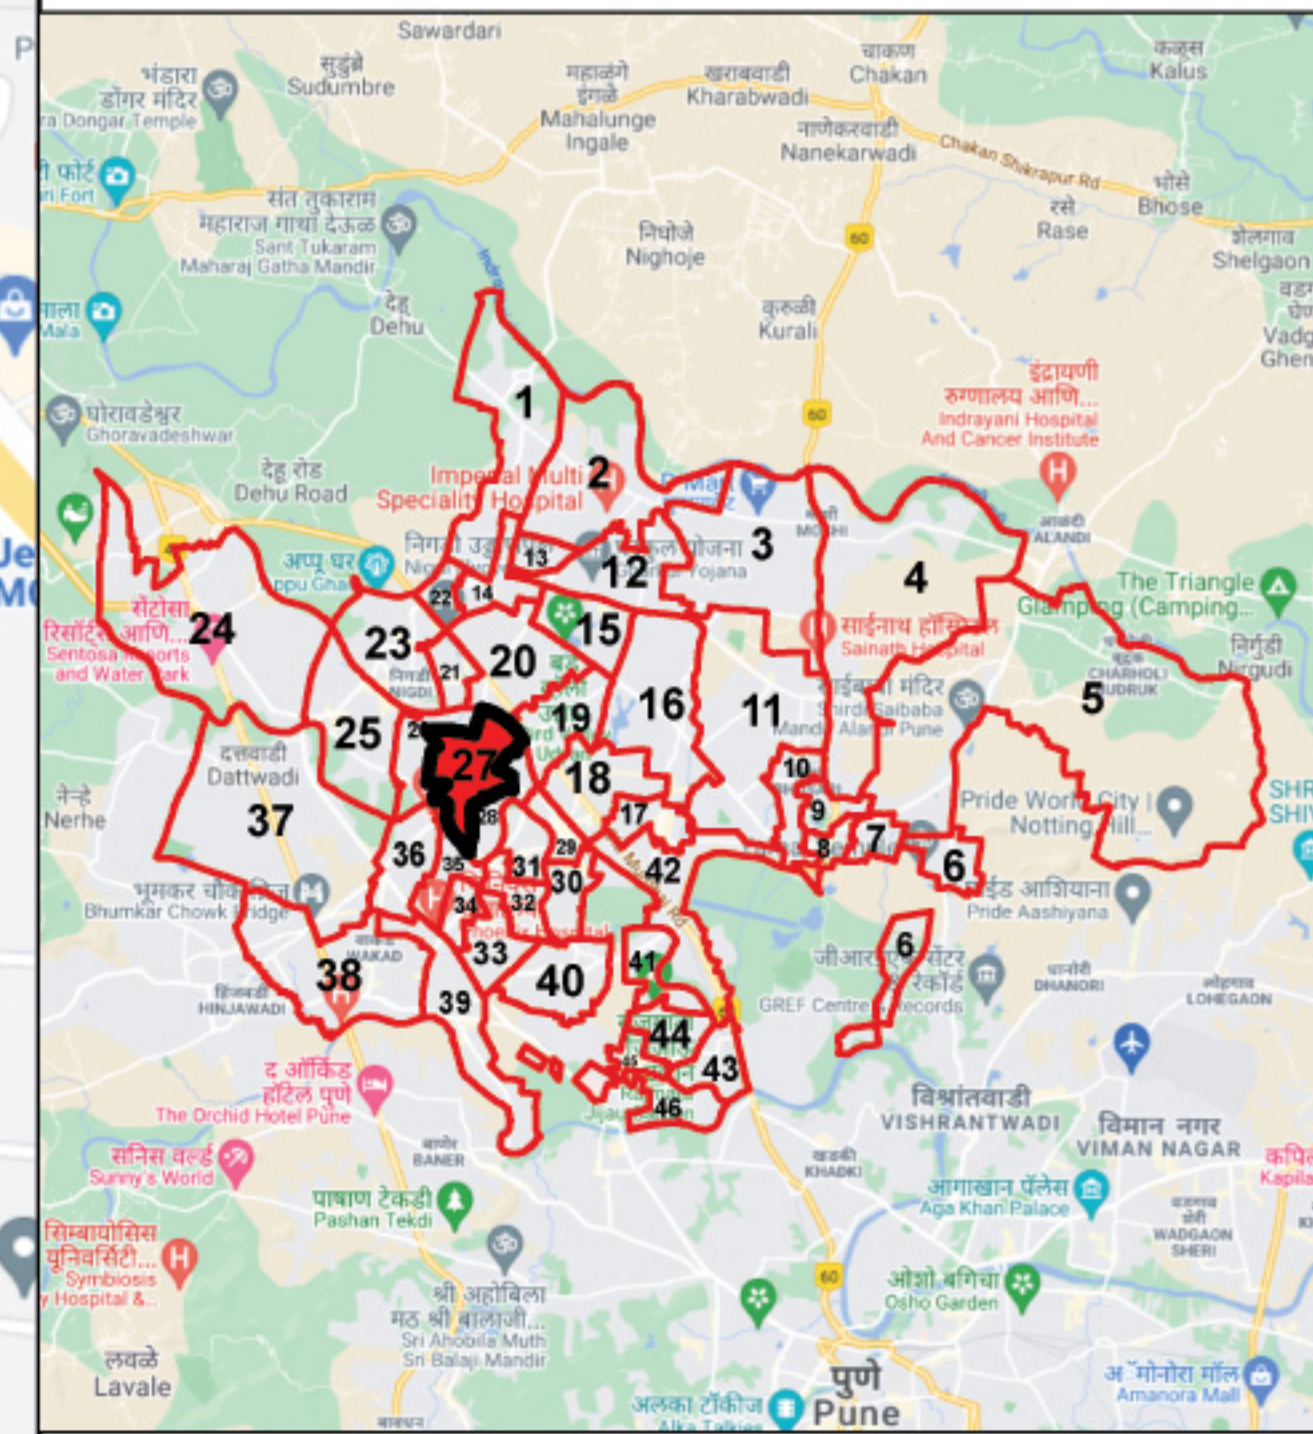

Draft Ward Formation For General Election 2022 - Pimpri Chinchwad Municipal Corporation

STATE ELECTION COMMISSION
MAHARASHTRA

Ward : 27

Ward Population

Total Population	38727
SC Population	5446
ST Population	369

Key Map - PCMC

Legend

- Ward2022
- MC_Boundary
- Road
- National Highway
- Railway Line
- River

(Name)

(Signature)
Deputy Municipal Commissioner