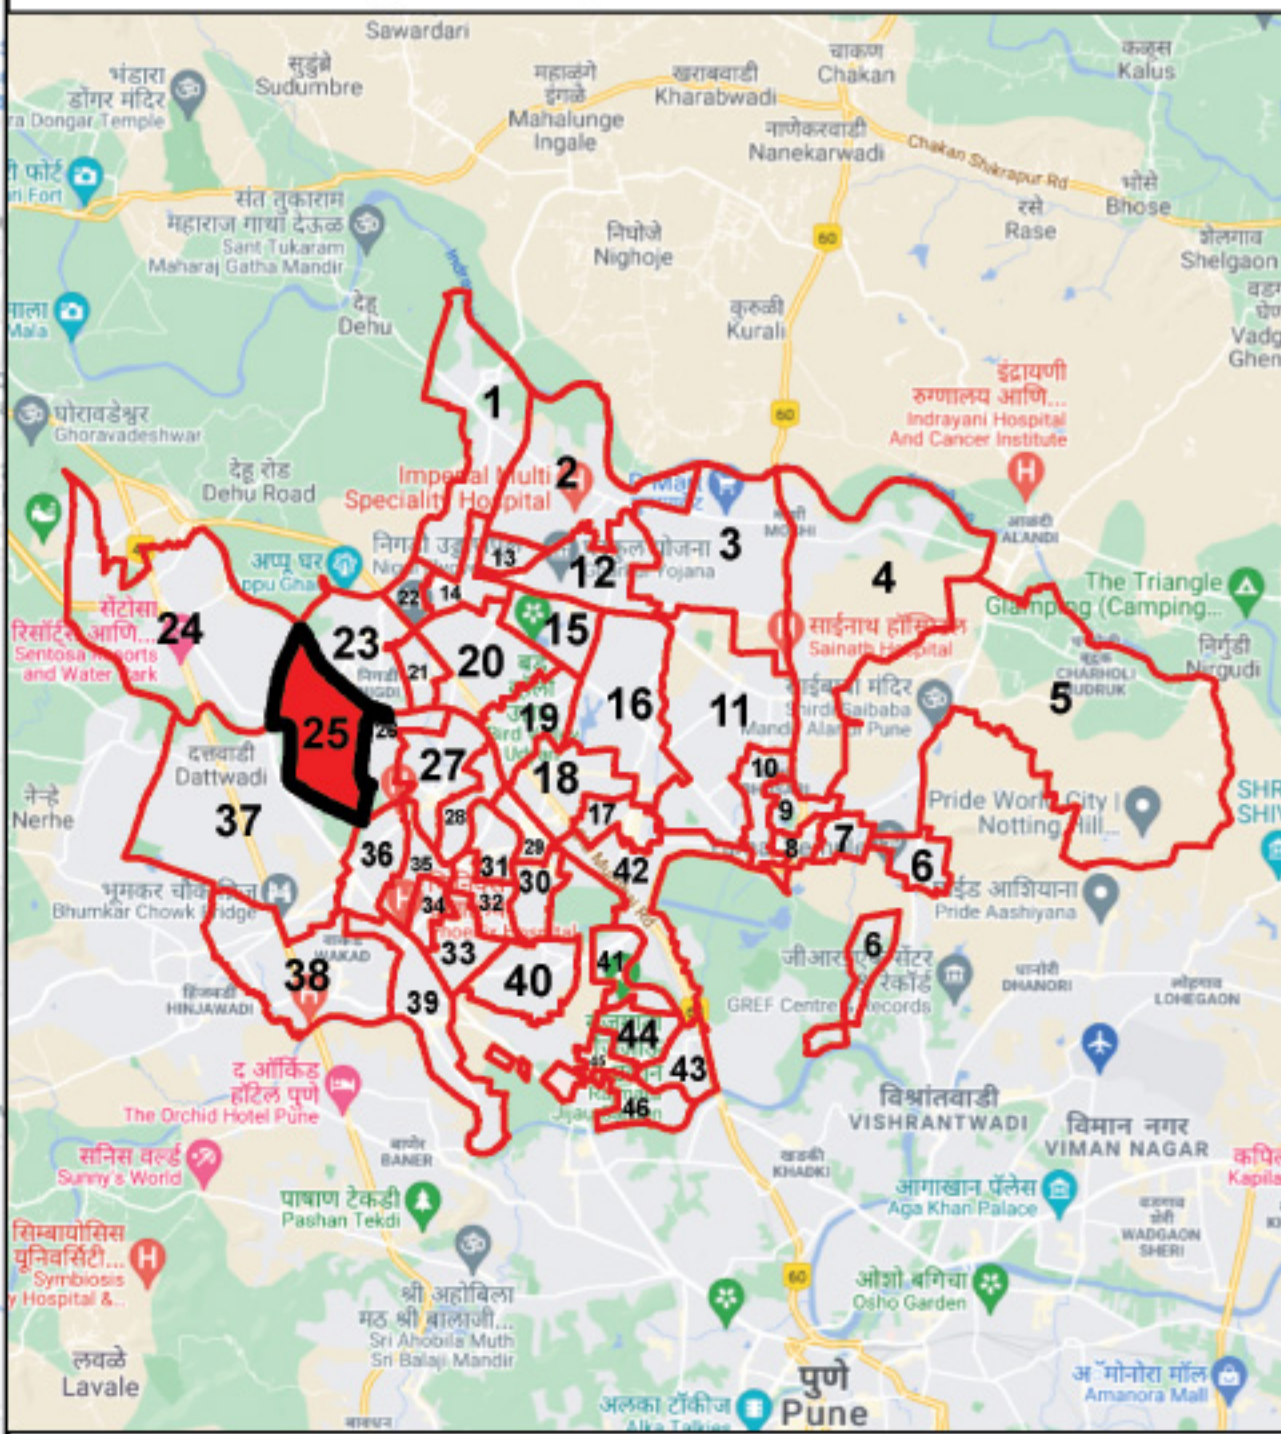

Draft Ward Formation For General Election 2022 - Pimpri Chinchwad Municipal Corporation

STATE ELECTION COMMISSION
MAHARASHTRA
Ward : 25

Ward Population

Total Population	39531
SC Population	6375
ST Population	728

Key Map - PCMC

Legend

- Ward2022
- MC_Boundary
- Road
- National Highway
- Railway Line
- River

(Name)

(Signature)
Deputy Municipal Commissioner