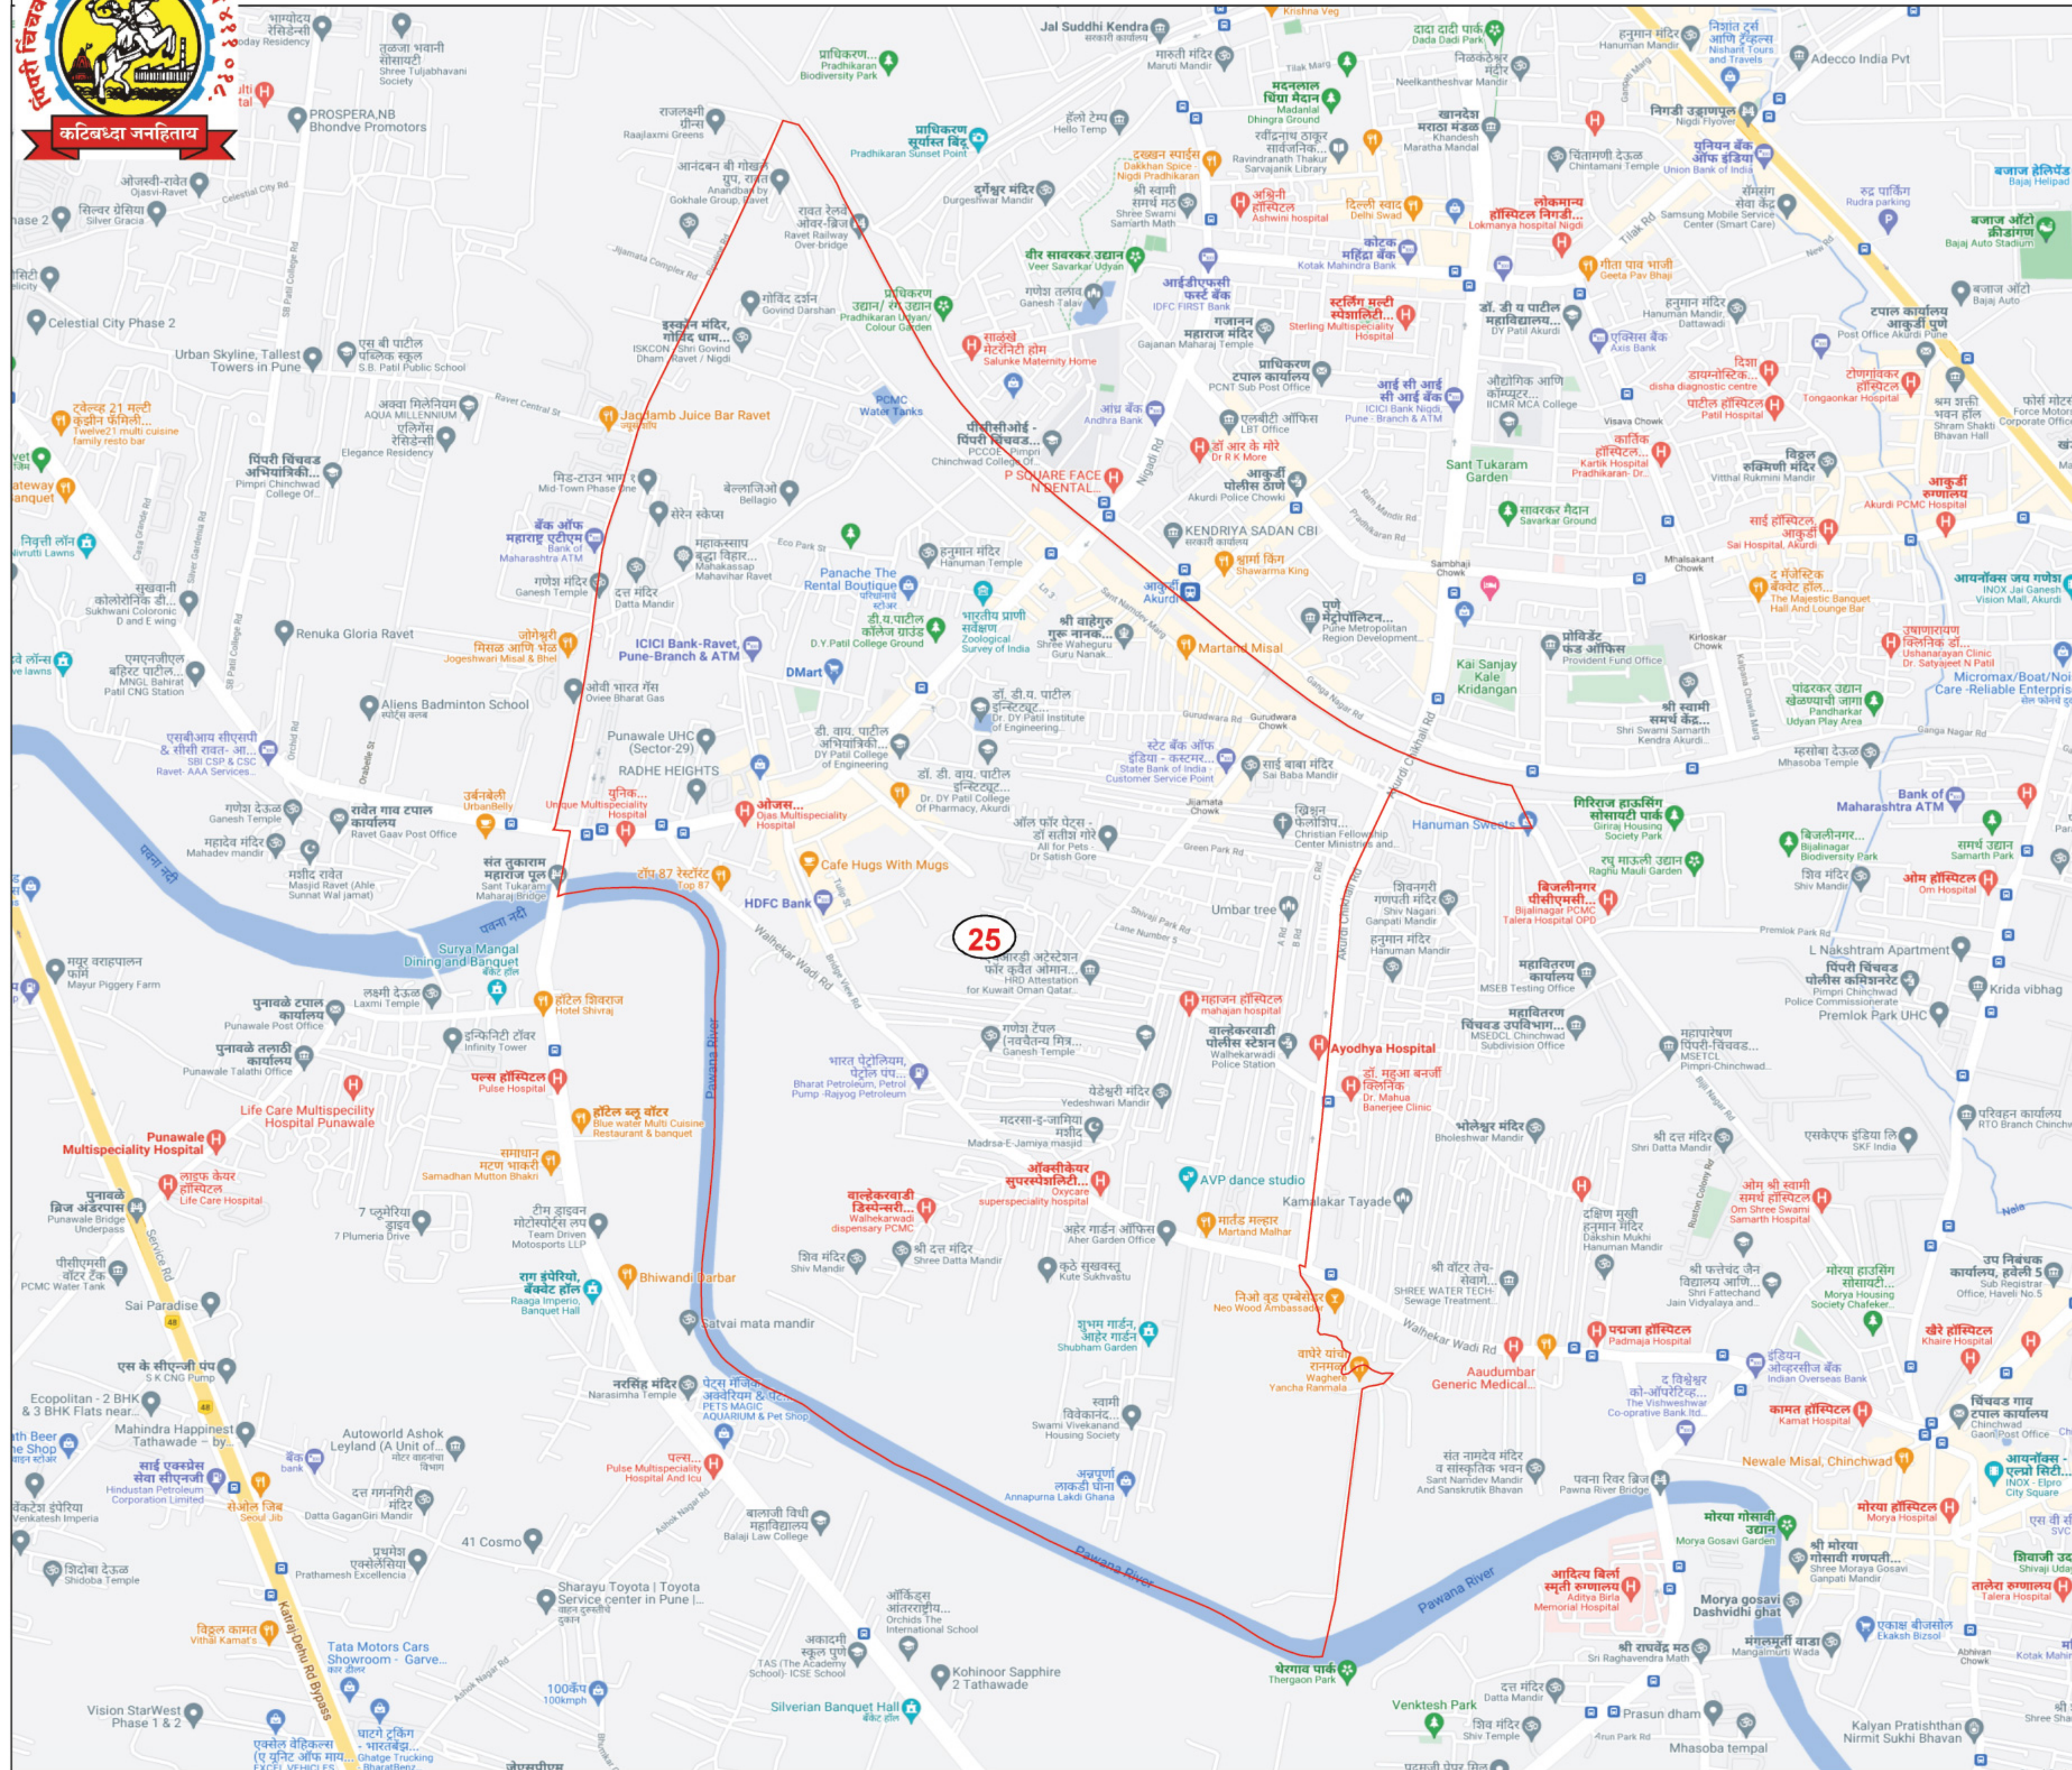

Draft Ward Formation For General Election 2022 - Pimpri Chinchwad Municipal Corporation

STATE ELECTION COMMISSION
MAHARASHTRA
Ward : 25

Ward Population

Total Population	39531
SC Population	6375
ST Population	728

Key Map - PCMC

Legend

- Ward2022
- MC_Boundary
- Road
- National Highway
- Railway Line
- River

(Name)

(Signature)
Deputy Municipal Commissioner