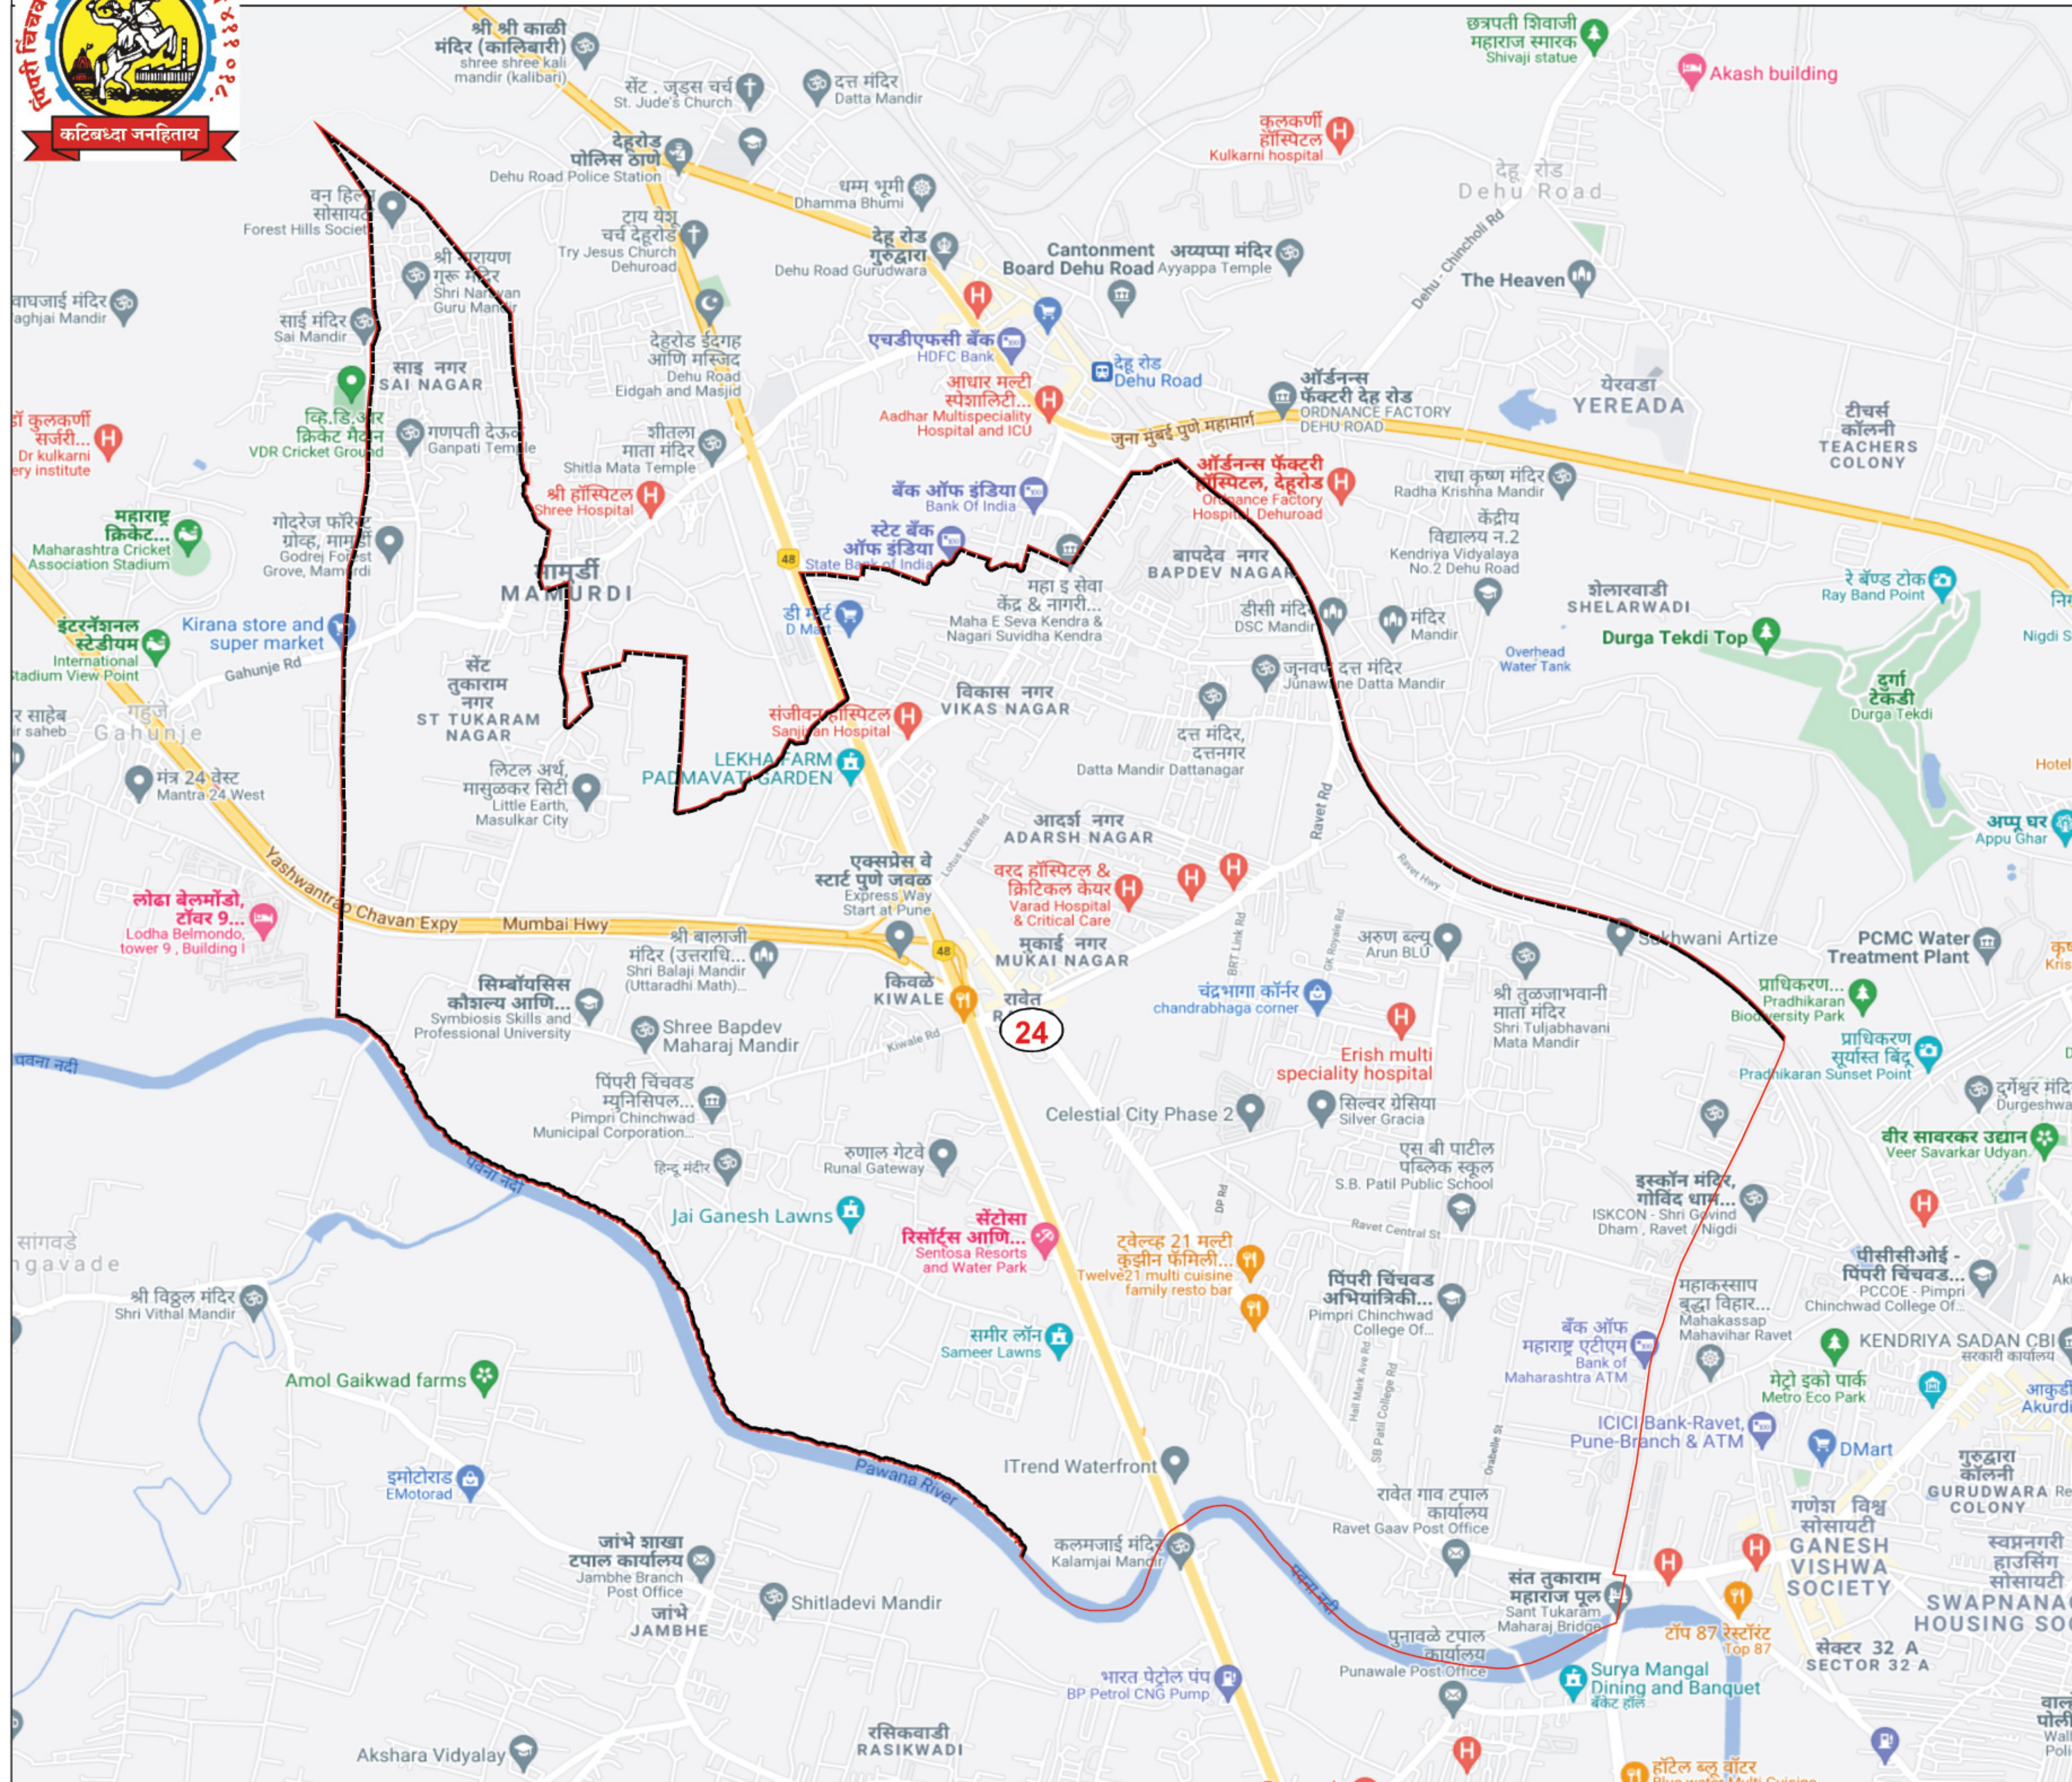

Draft Ward Formation For General Election 2022 - Pimpri Chinchwad Municipal Corporation

STATE ELECTION COMMISSION
MAHARASHTRA

Ward : 24

Ward Population

Total Population	38779
SC Population	8023
ST Population	1521

Key Map - PCMC

Legend

- Ward2022
- MC_Boundary
- Road
- National Highway
- Railway Line
- River

(Name)

(Signature)
Deputy Municipal Commissioner