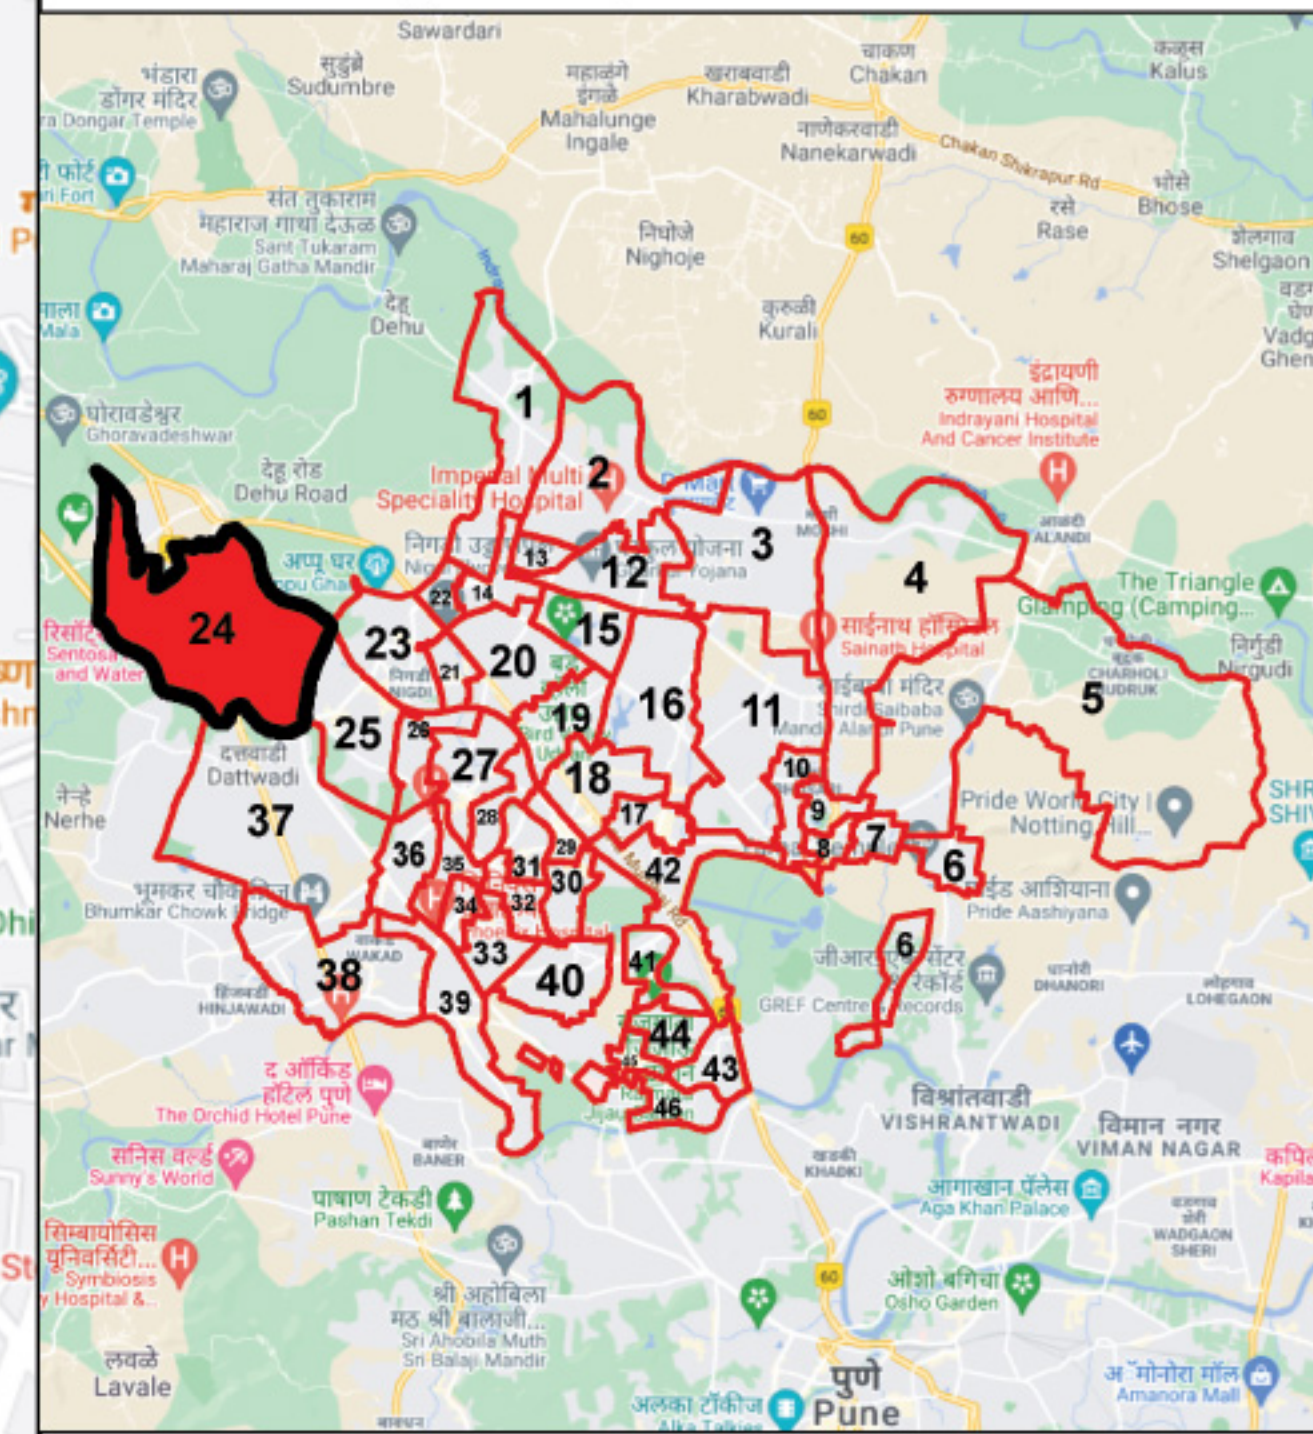

Draft Ward Formation For General Election 2022 - Pimpri Chinchwad Municipal Corporation

STATE ELECTION COMMISSION
MAHARASHTRA

Ward : 24

Ward Population

Total Population	38779
SC Population	8023
ST Population	1521

Key Map - PCMC

Legend

- Ward2022
- MC_Boundary
- Road
- National Highway
- Railway Line
- River

(Name)

(Signature)
Deputy Municipal Commissioner