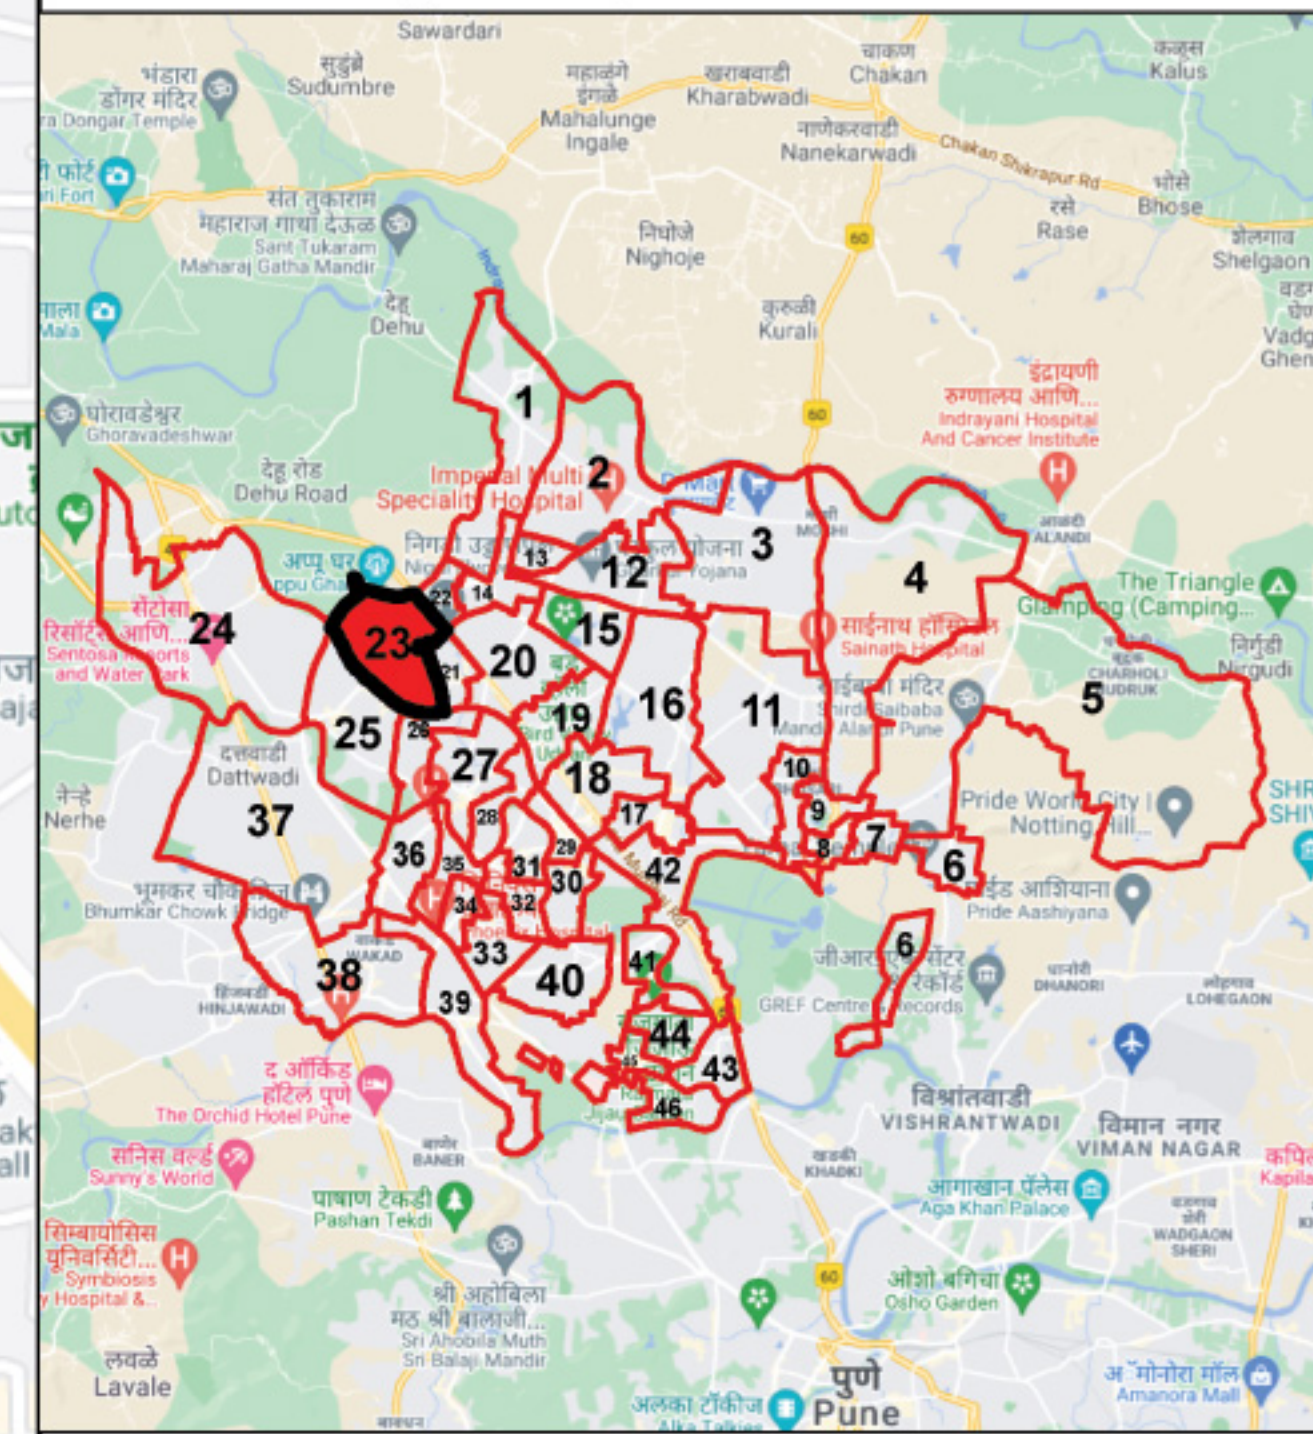

Draft Ward Formation For General Election 2022 - Pimpri Chinchwad Municipal Corporation

STATE ELECTION COMMISSION
MAHARASHTRA

Ward : 23

Ward Population

Total Population	36947
SC Population	2182
ST Population	330

Key Map - PCMC

Legend

- Ward2022
- MC_Boundary
- Road
- National Highway
- Railway Line
- River

(Name)

(Signature)
Deputy Municipal Commissioner