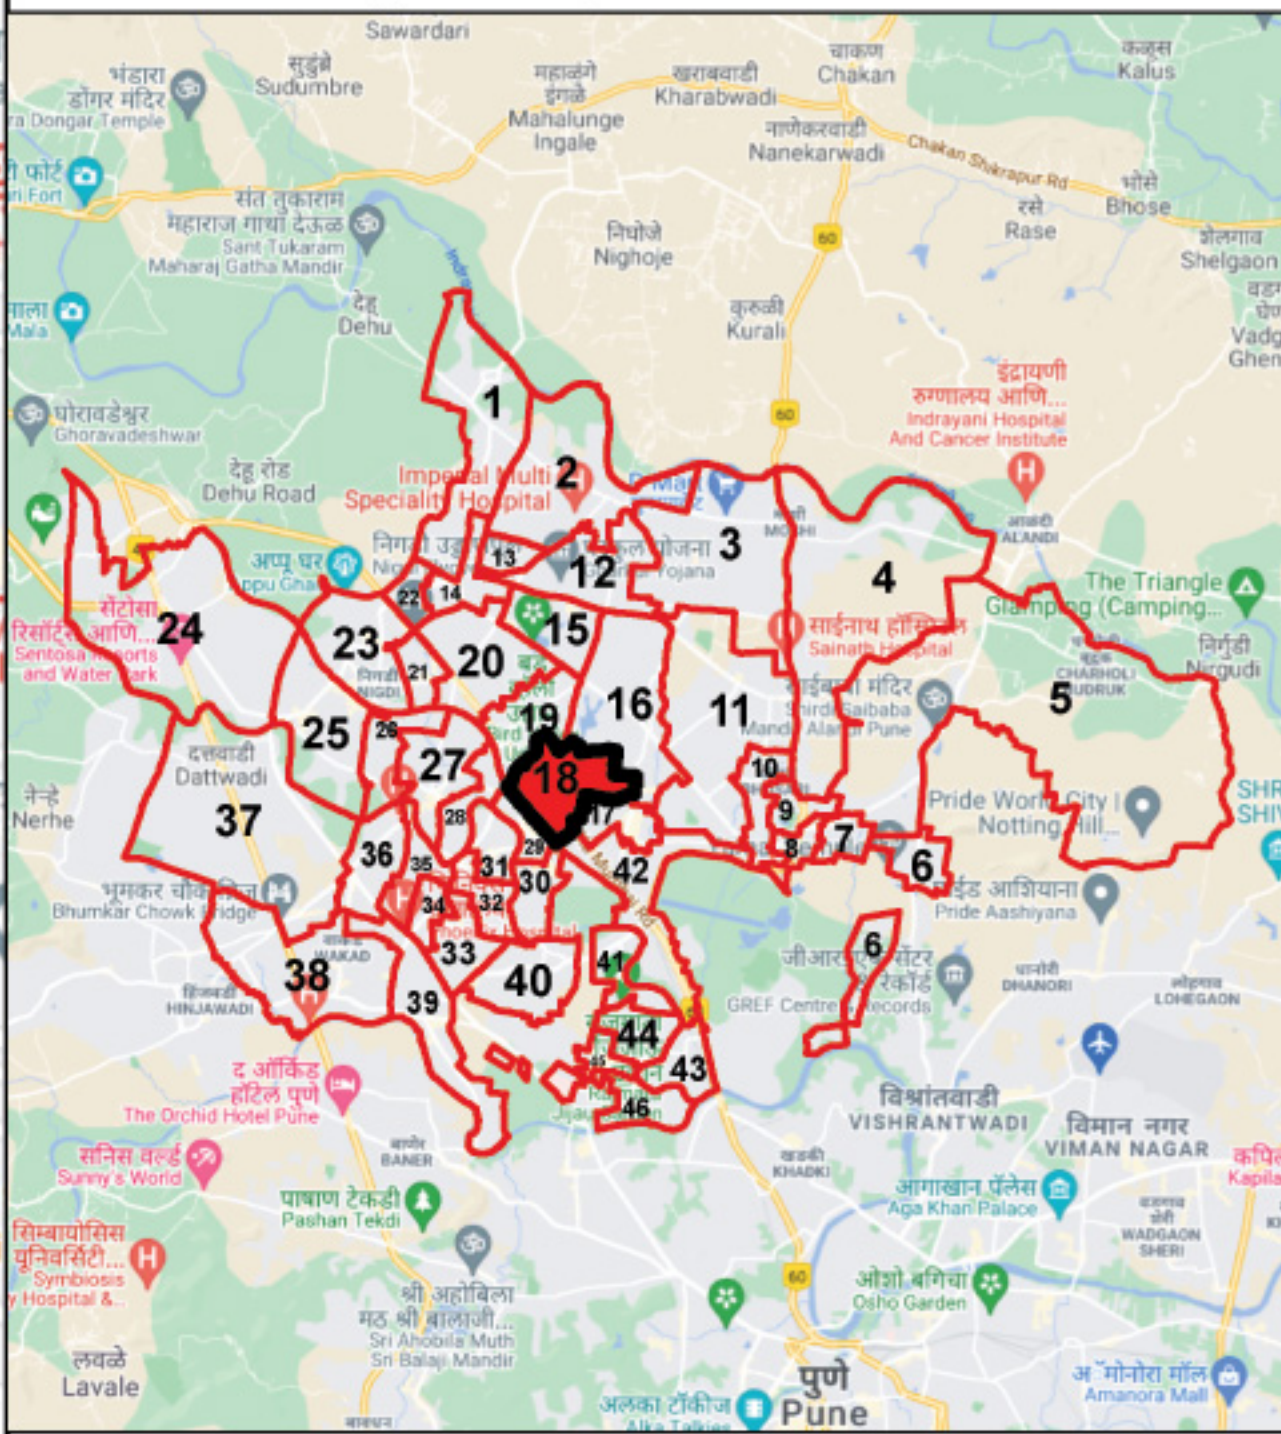

Draft Ward Formation For General Election 2022 - Pimpri Chinchwad Municipal Corporation

STATE ELECTION COMMISSION
MAHARASHTRA

Ward : 18

Ward Population

Total Population	38244
SC Population	7999
ST Population	383

Key Map - PCMC

Legend

- Ward2022
- MC_Boundary
- Road
- National Highway
- Railway Line
- River

(Name)

(Signature)
Deputy Municipal Commissioner