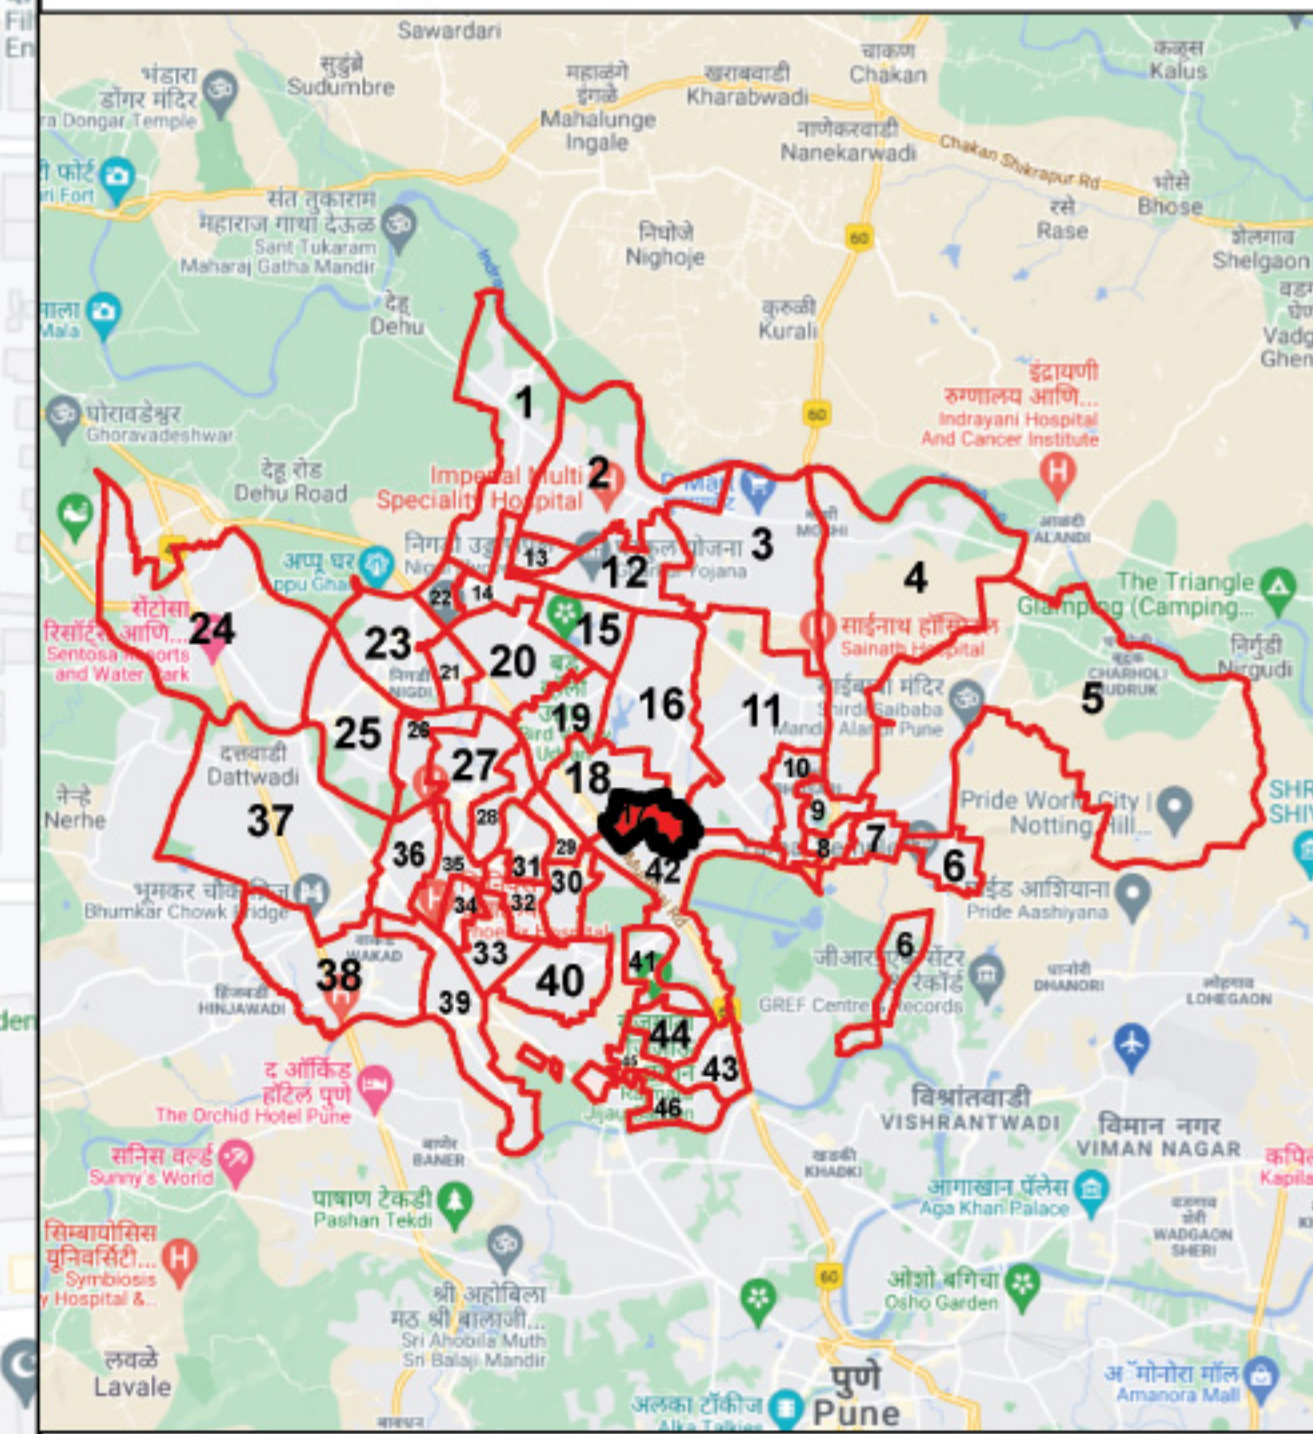

Draft Ward Formation For General Election 2022 - Pimpri Chinchwad Municipal Corporation

STATE ELECTION COMMISSION
MAHARASHTRA

Ward : 17

Ward Population

Total Population	34150
SC Population	6342
ST Population	668

Key Map - PCMC

Legend

- Ward2022
- MC_Boundary
- Road
- National Highway
- Railway Line
- River

(Name)

(Signature)
Deputy Municipal Commissioner