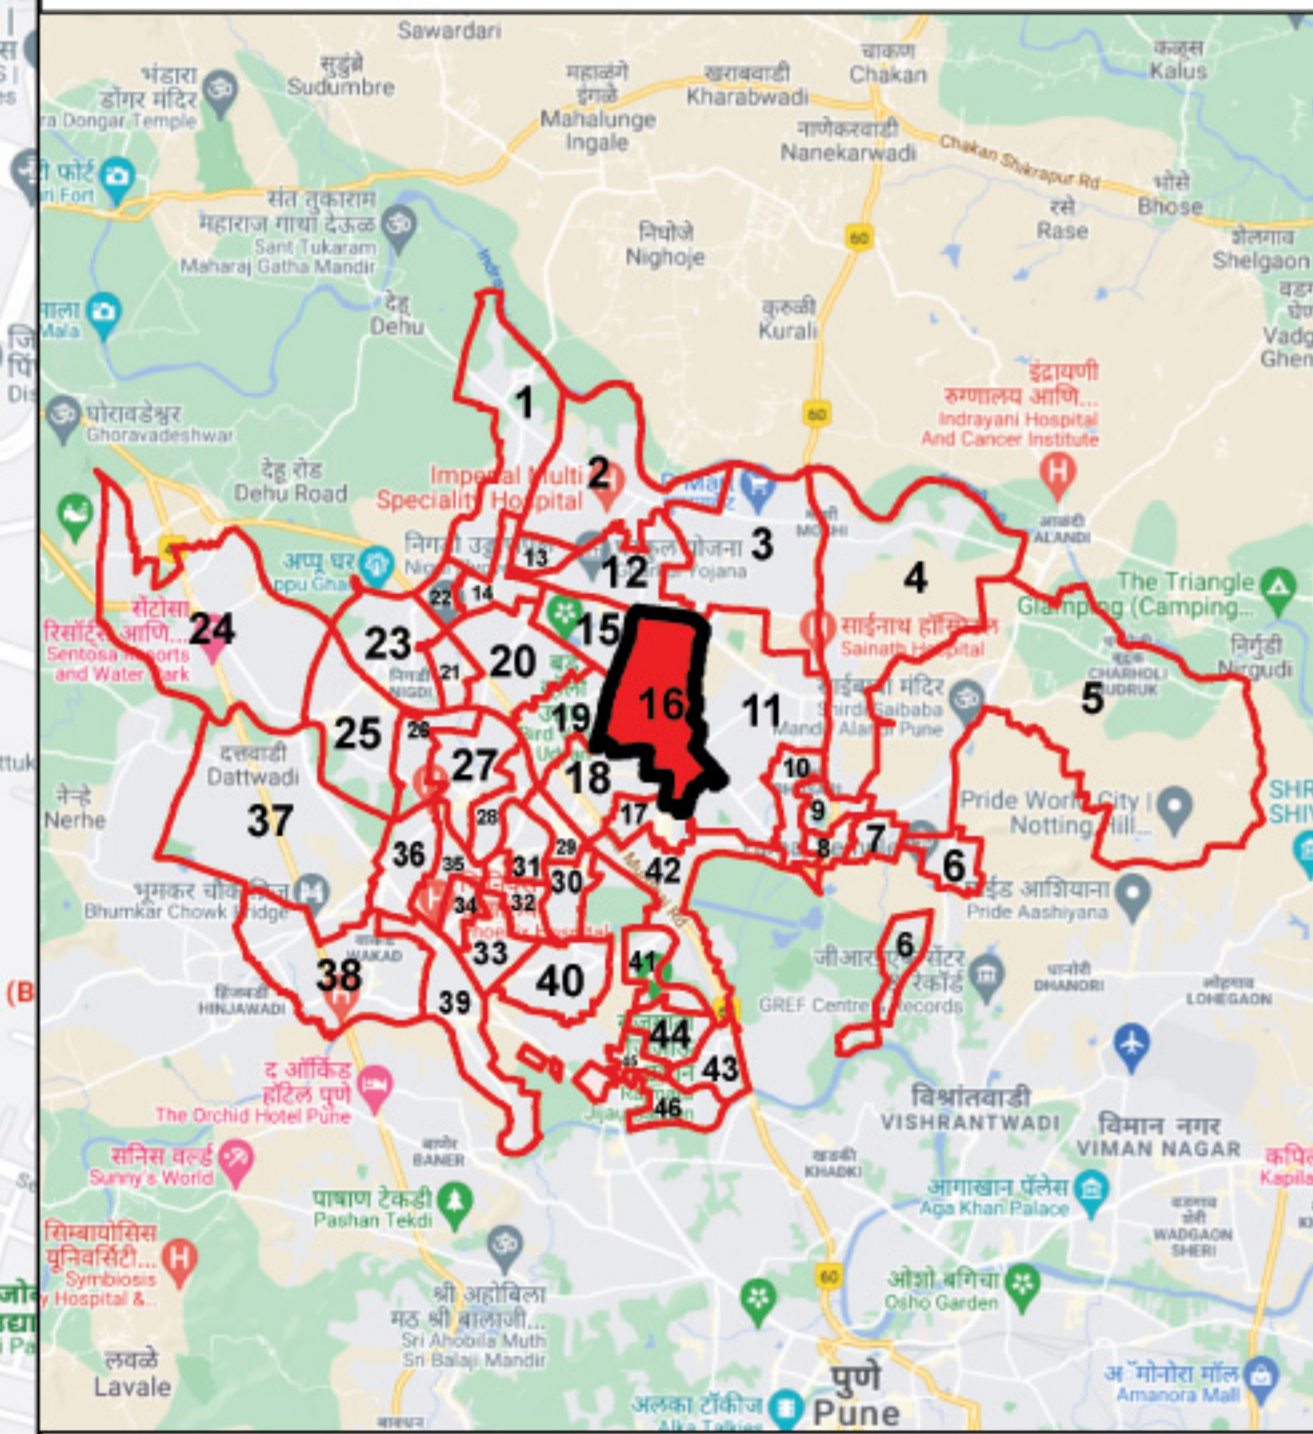

Draft Ward Formation For General Election 2022 - Pimpri Chinchwad Municipal Corporation

STATE ELECTION COMMISSION
MAHARASHTRA
Ward : 16

Ward Population

Total Population	35424
SC Population	6950
ST Population	370

Key Map - PCMC

Legend

- Ward2022
- MC_Boundary
- Road
- National Highway
- Railway Line
- River

(Name)

(Signature)
Deputy Municipal Commissioner