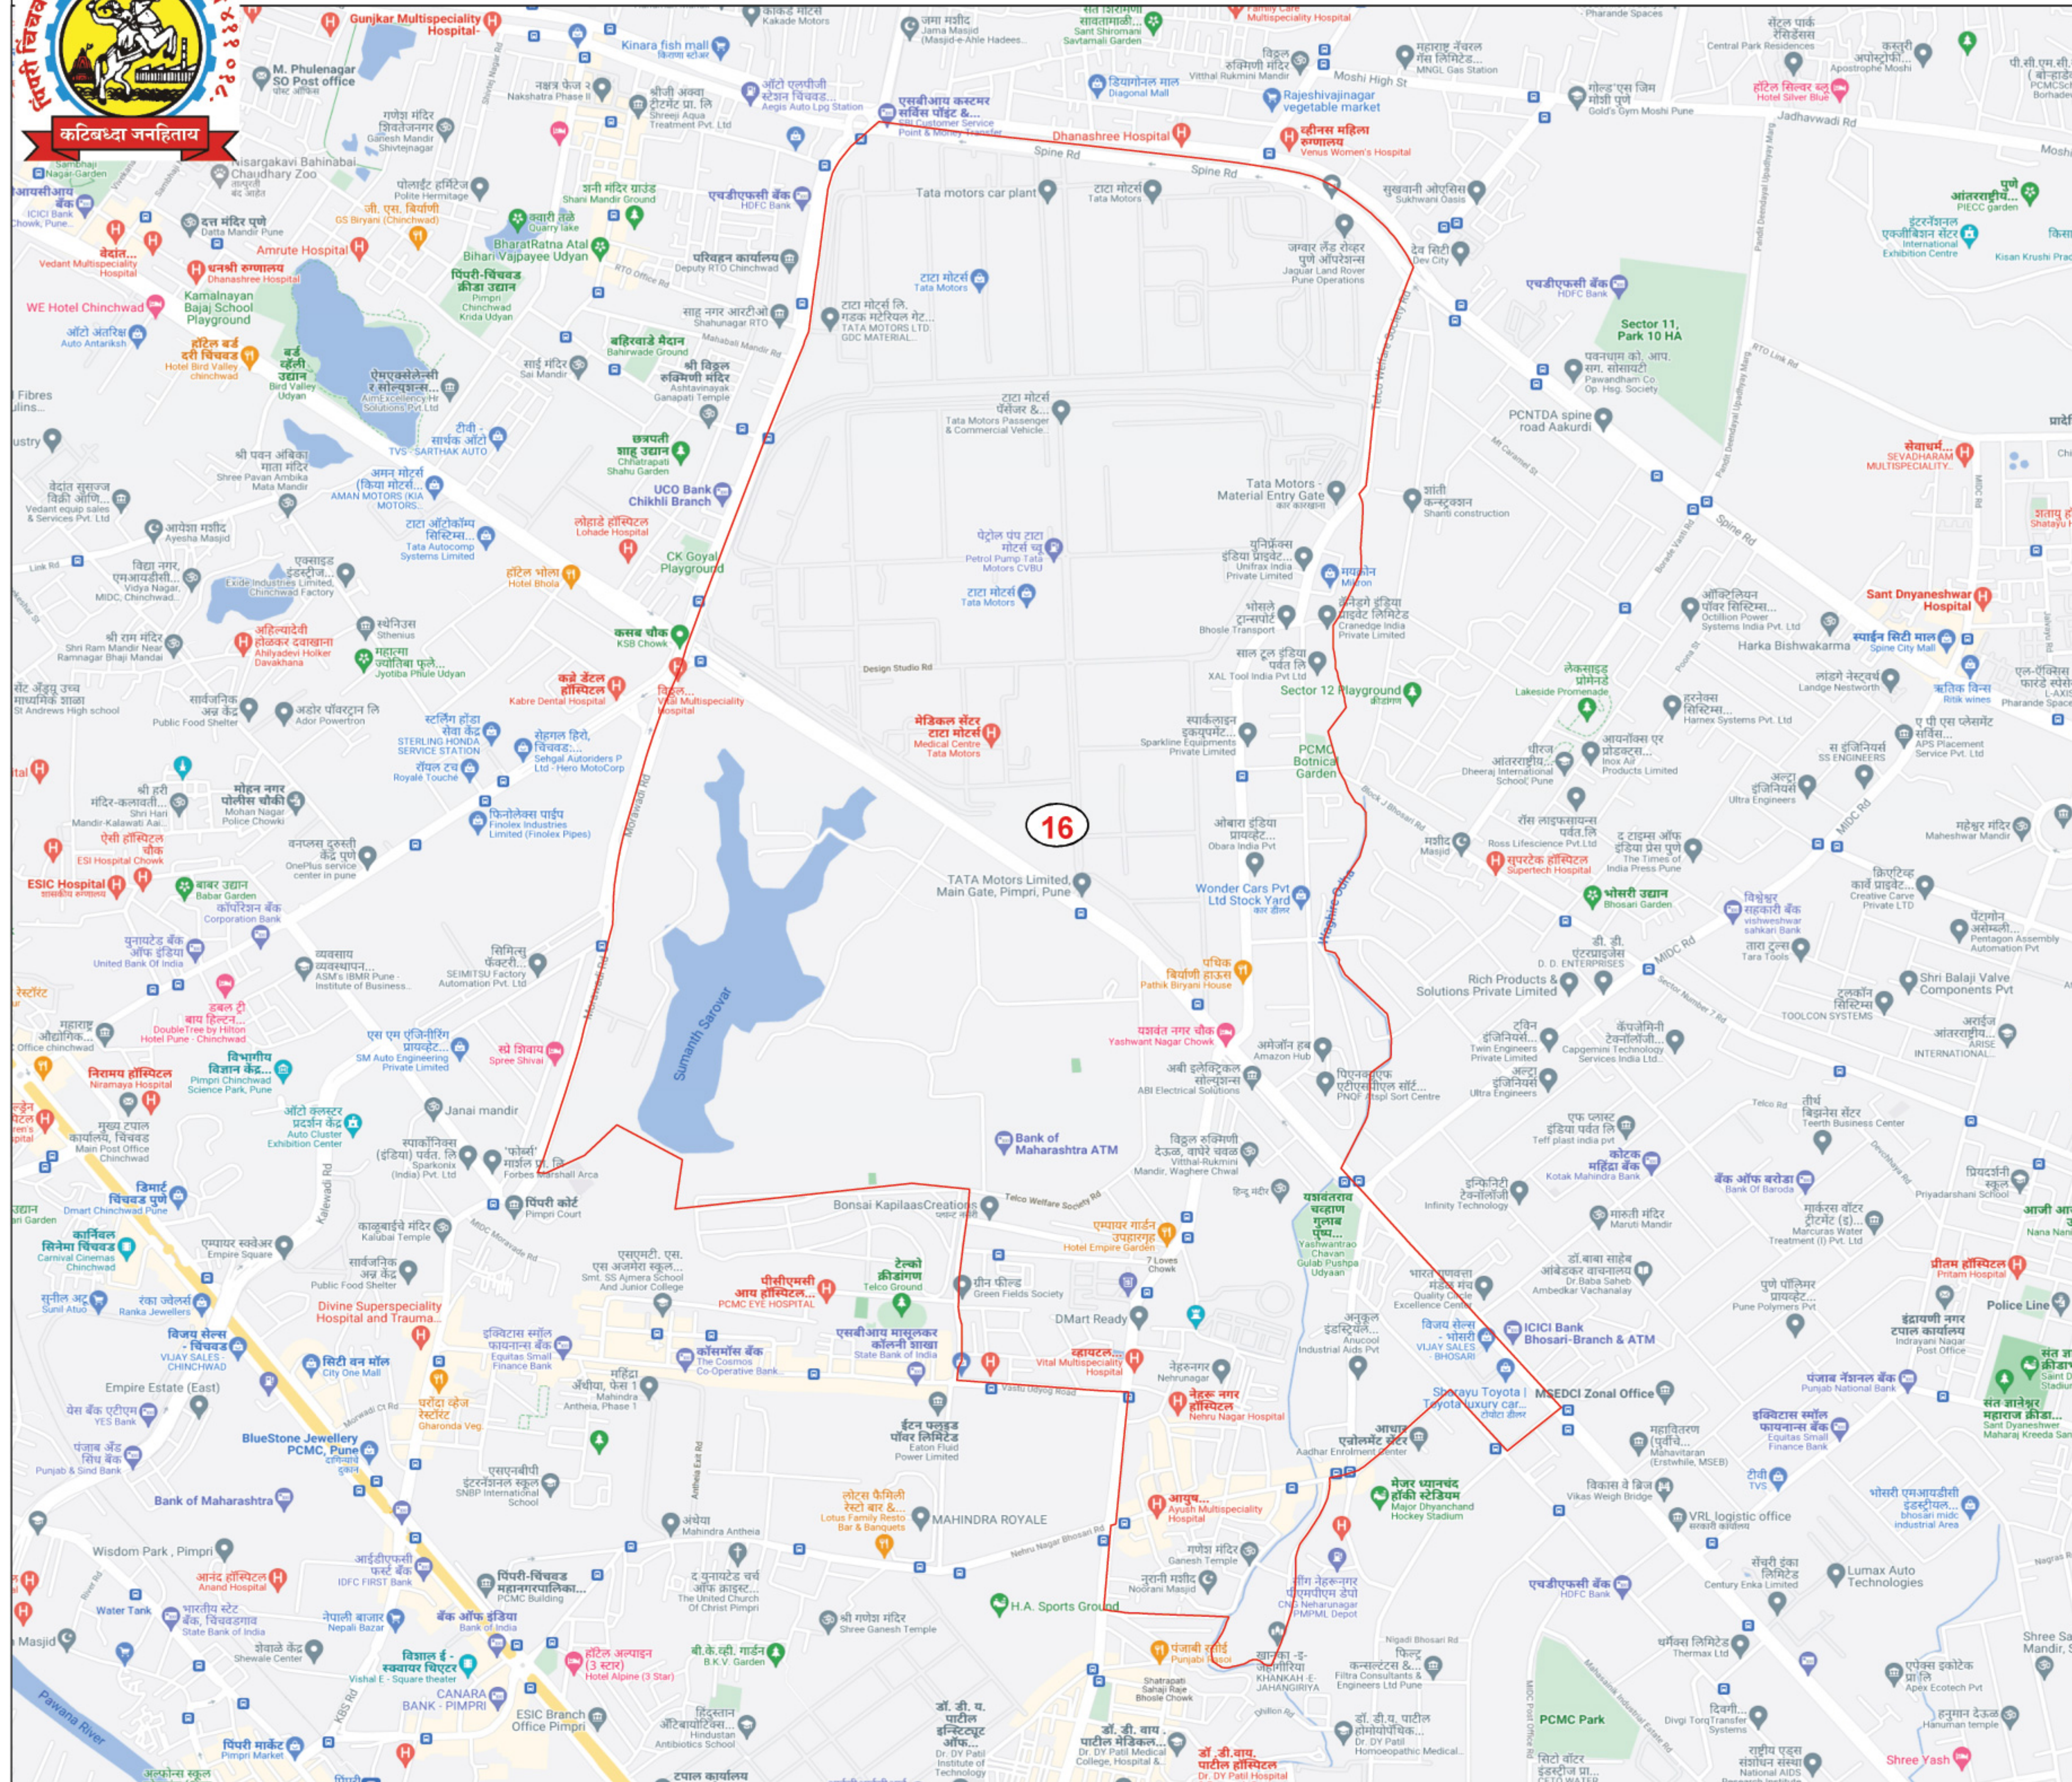

Draft Ward Formation For General Election 2022 - Pimpri Chinchwad Municipal Corporation

STATE ELECTION COMMISSION
MAHARASHTRA
Ward : 16

Ward Population

Total Population	35424
SC Population	6950
ST Population	370

Key Map - PCMC

Legend

- Ward2022
- MC_Boundary
- Road
- National Highway
- Railway Line
- River

(Name)

(Signature)
Deputy Municipal Commissioner