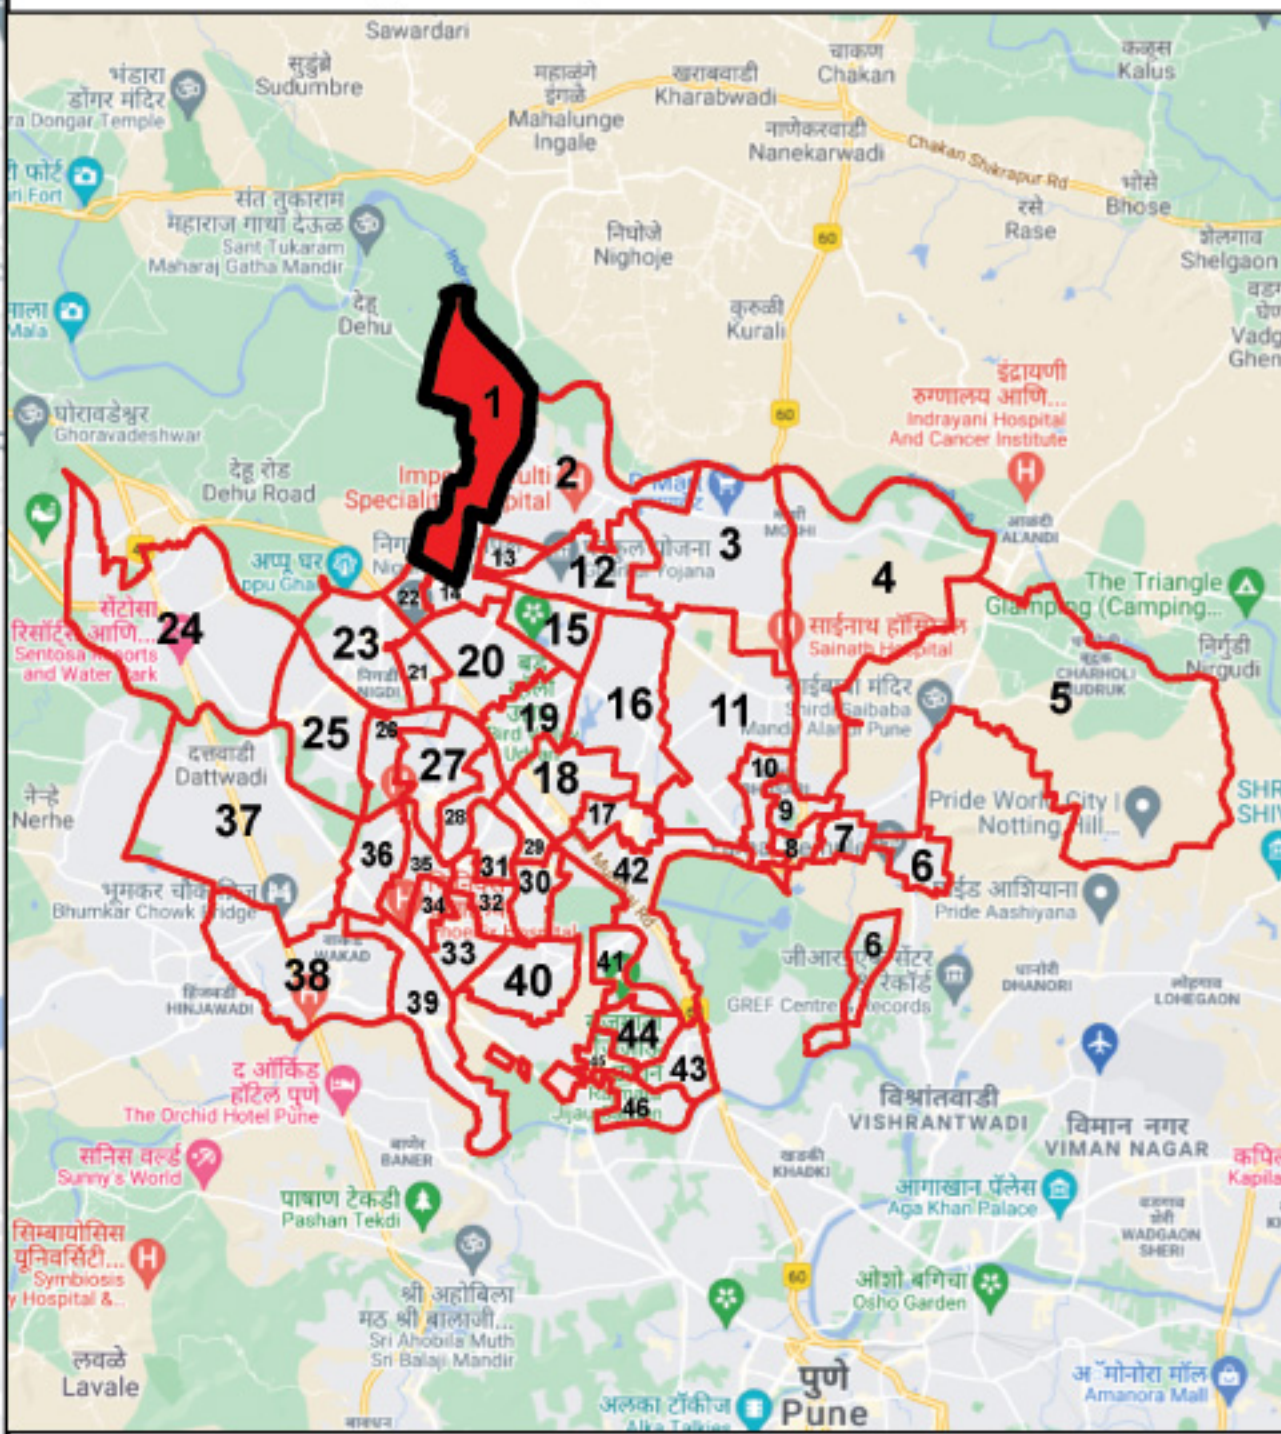

Draft Ward Formation For General Election 2022 - Pimpri Chinchwad Municipal Corporation

STATE ELECTION COMMISSION
MAHARASHTRA

Ward : 1

Ward Population

Total Population	40767
SC Population	5348
ST Population	956

Key Map - PCMC

Legend

- Ward2022
- MC_Boundary
- Road
- National Highway
- Railway Line
- River

(Name)

(Signature)
Deputy Municipal Commissioner

कटिबद्धा जनहिताय