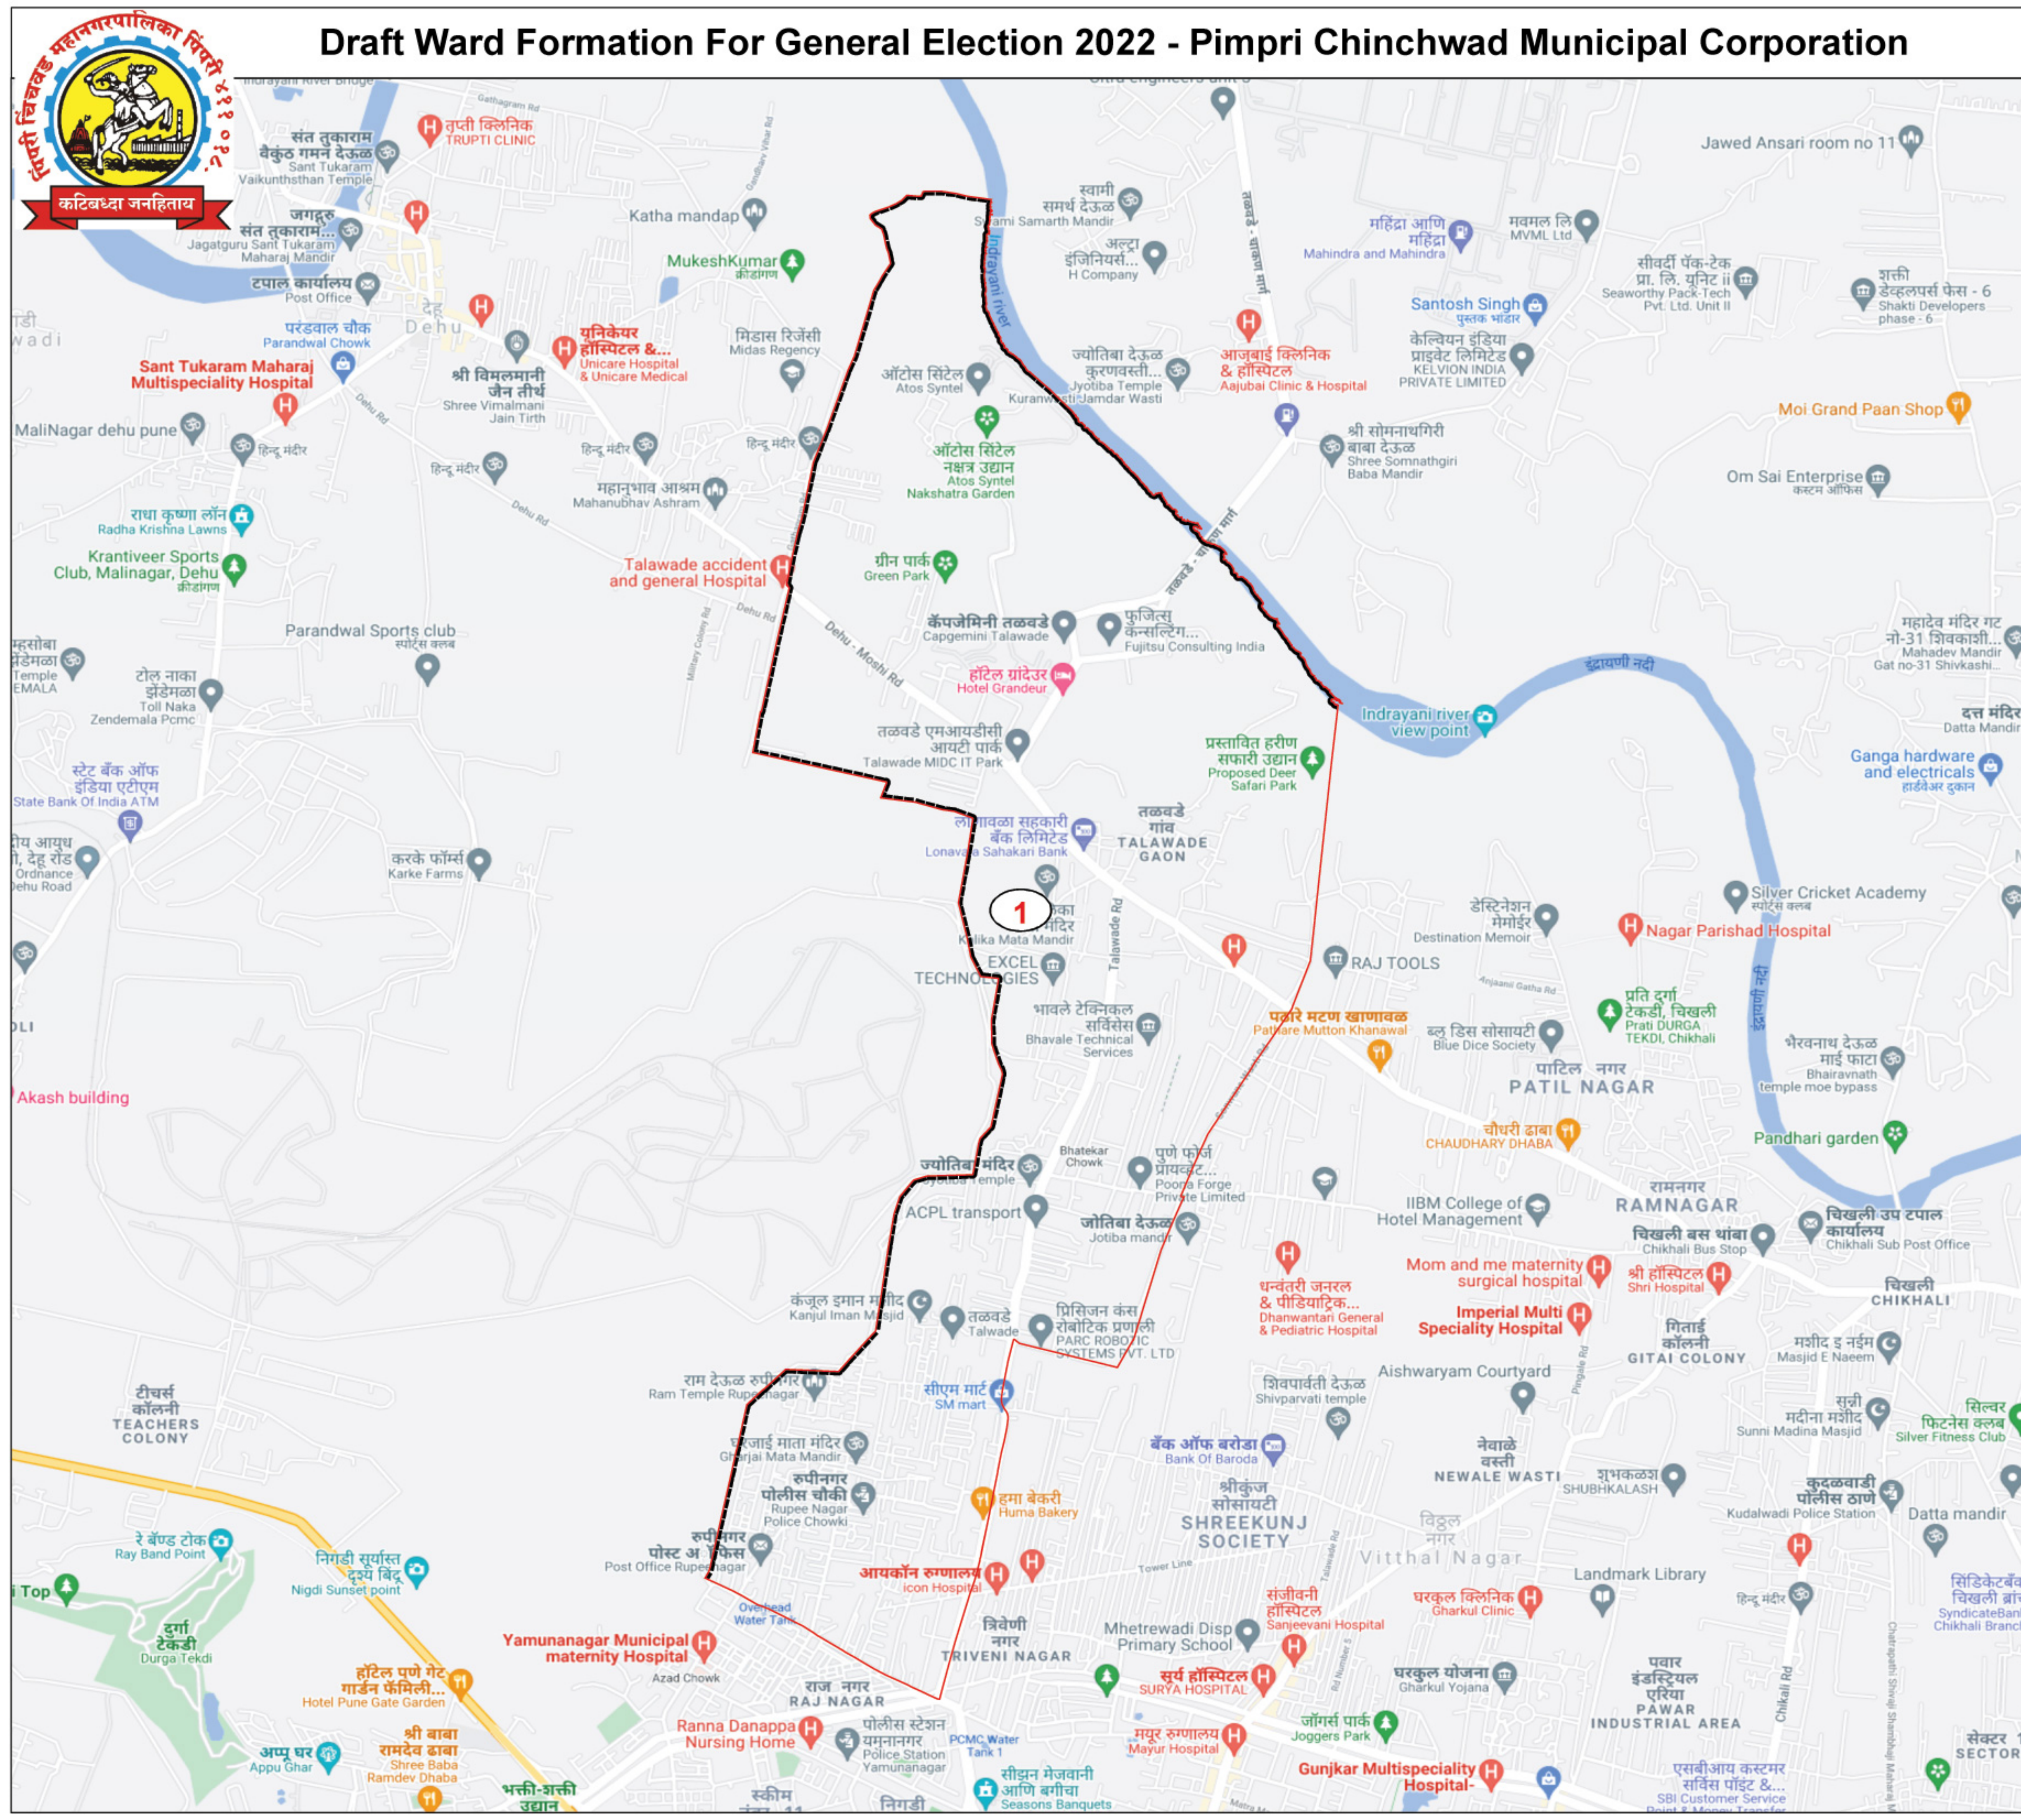

Draft Ward Formation For General Election 2022 - Pimpri Chinchwad Municipal Corporation

STATE ELECTION COMMISSION
MAHARASHTRA

Ward : 1

Ward Population

Total Population	40767
SC Population	5348
ST Population	956

Key Map - PCMC

Legend

- Ward2022
- MC_Boundary
- Road
- National Highway
- Railway Line
- River

(Name)

(Signature)
Deputy Municipal Commissioner

कटिबद्धा जनहिताय