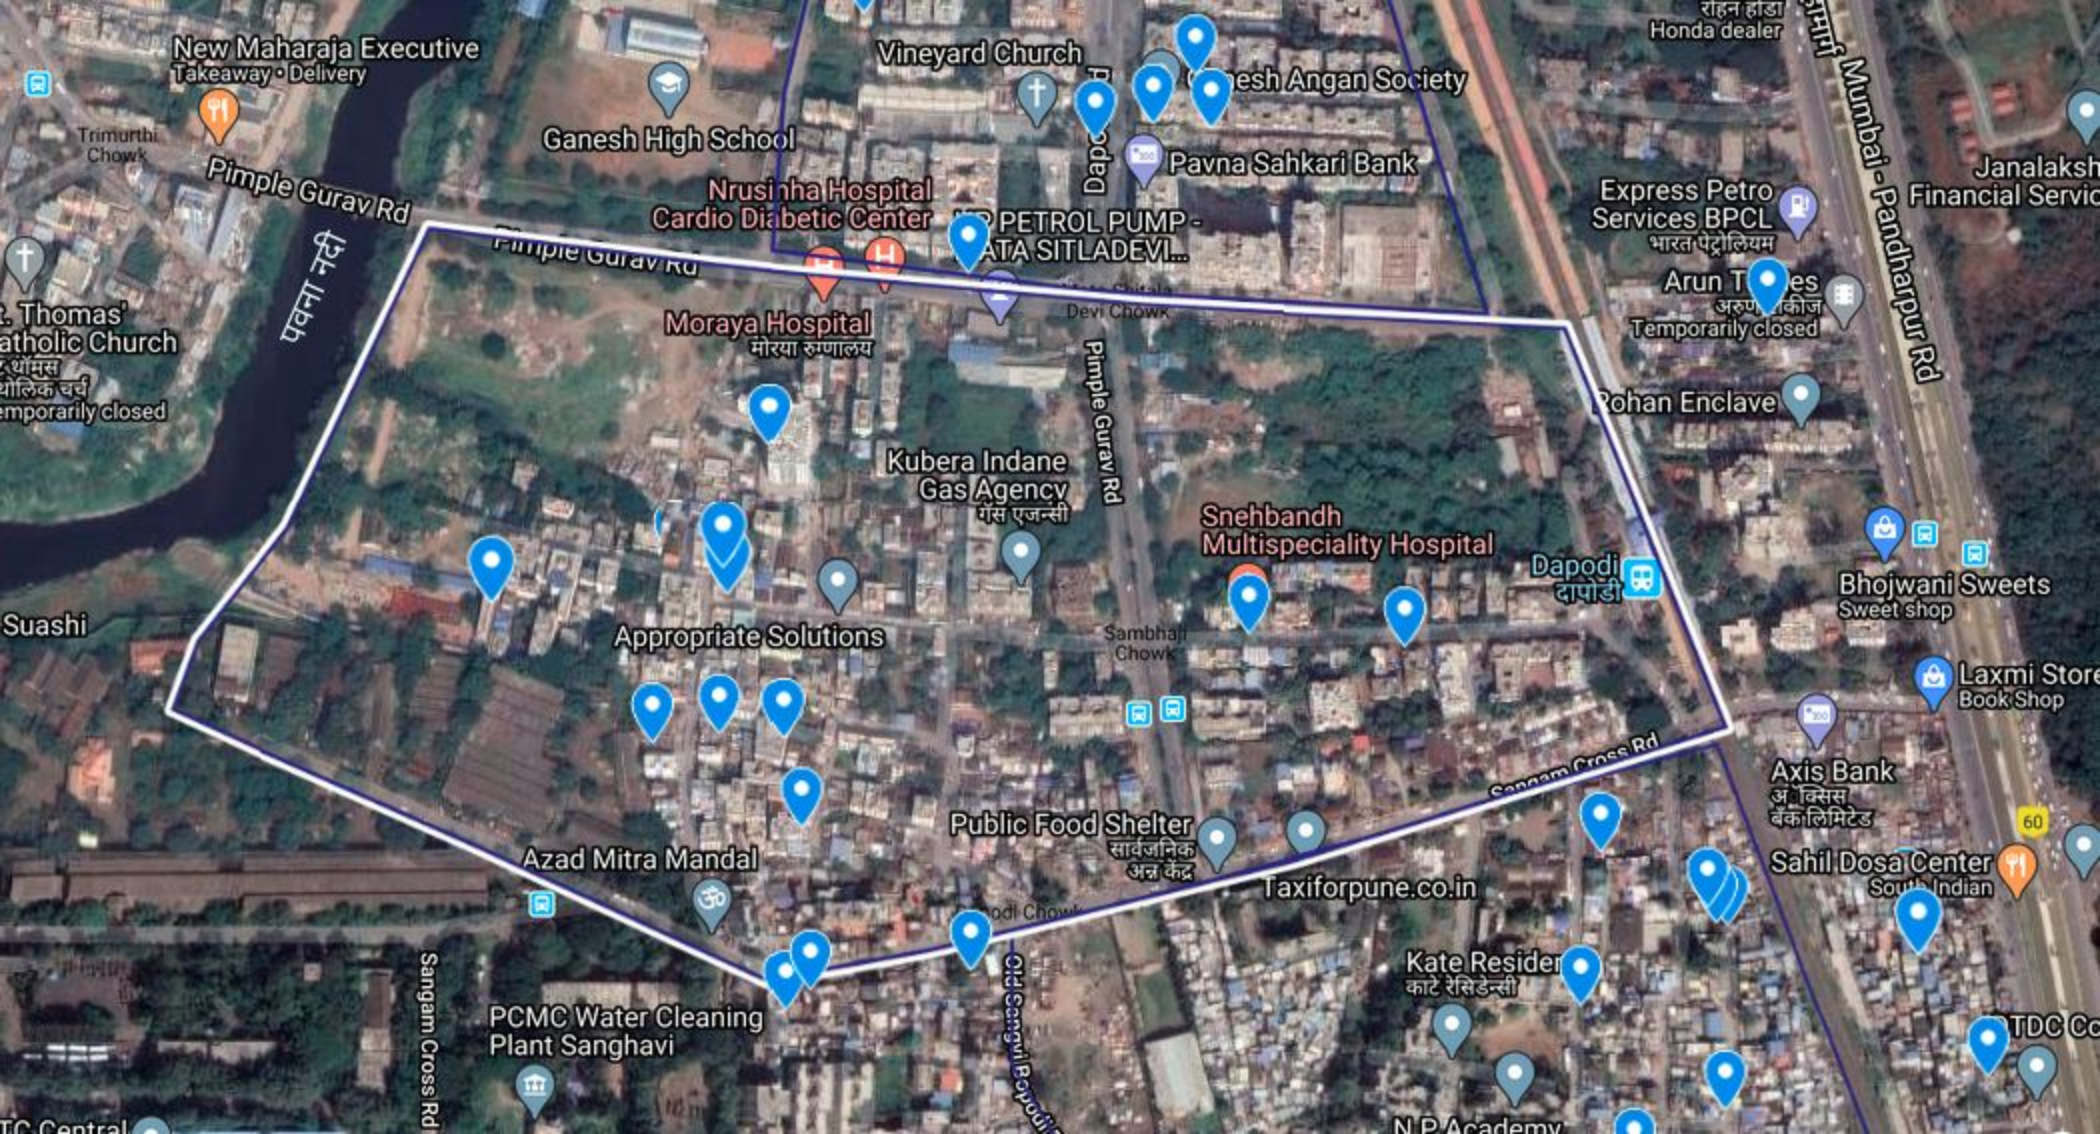

Dapodi Bridge
Dapodi Bridge

PN K Amazon (Dapodi)

Dapodi Bridge

OYO 9052 Leisurely
Abode Hotel Pune

Millennium Hall
(Millennium Motors...
मिलेनियम मोटर्स
प्रायव्हेट लि.
Temporarily closed

Unity Drug House

Rohan Honda
रोहन होंडा
Honda dealer

United Indian
Christian Symmetry

National Travel S
Temporarily

Express F
Services E
भारत प

Dapodi P

New Maharaja Executive
Takeaway • Delivery

Trimurthi
Chowk

Pimple Gurav Rd

पवना नदी