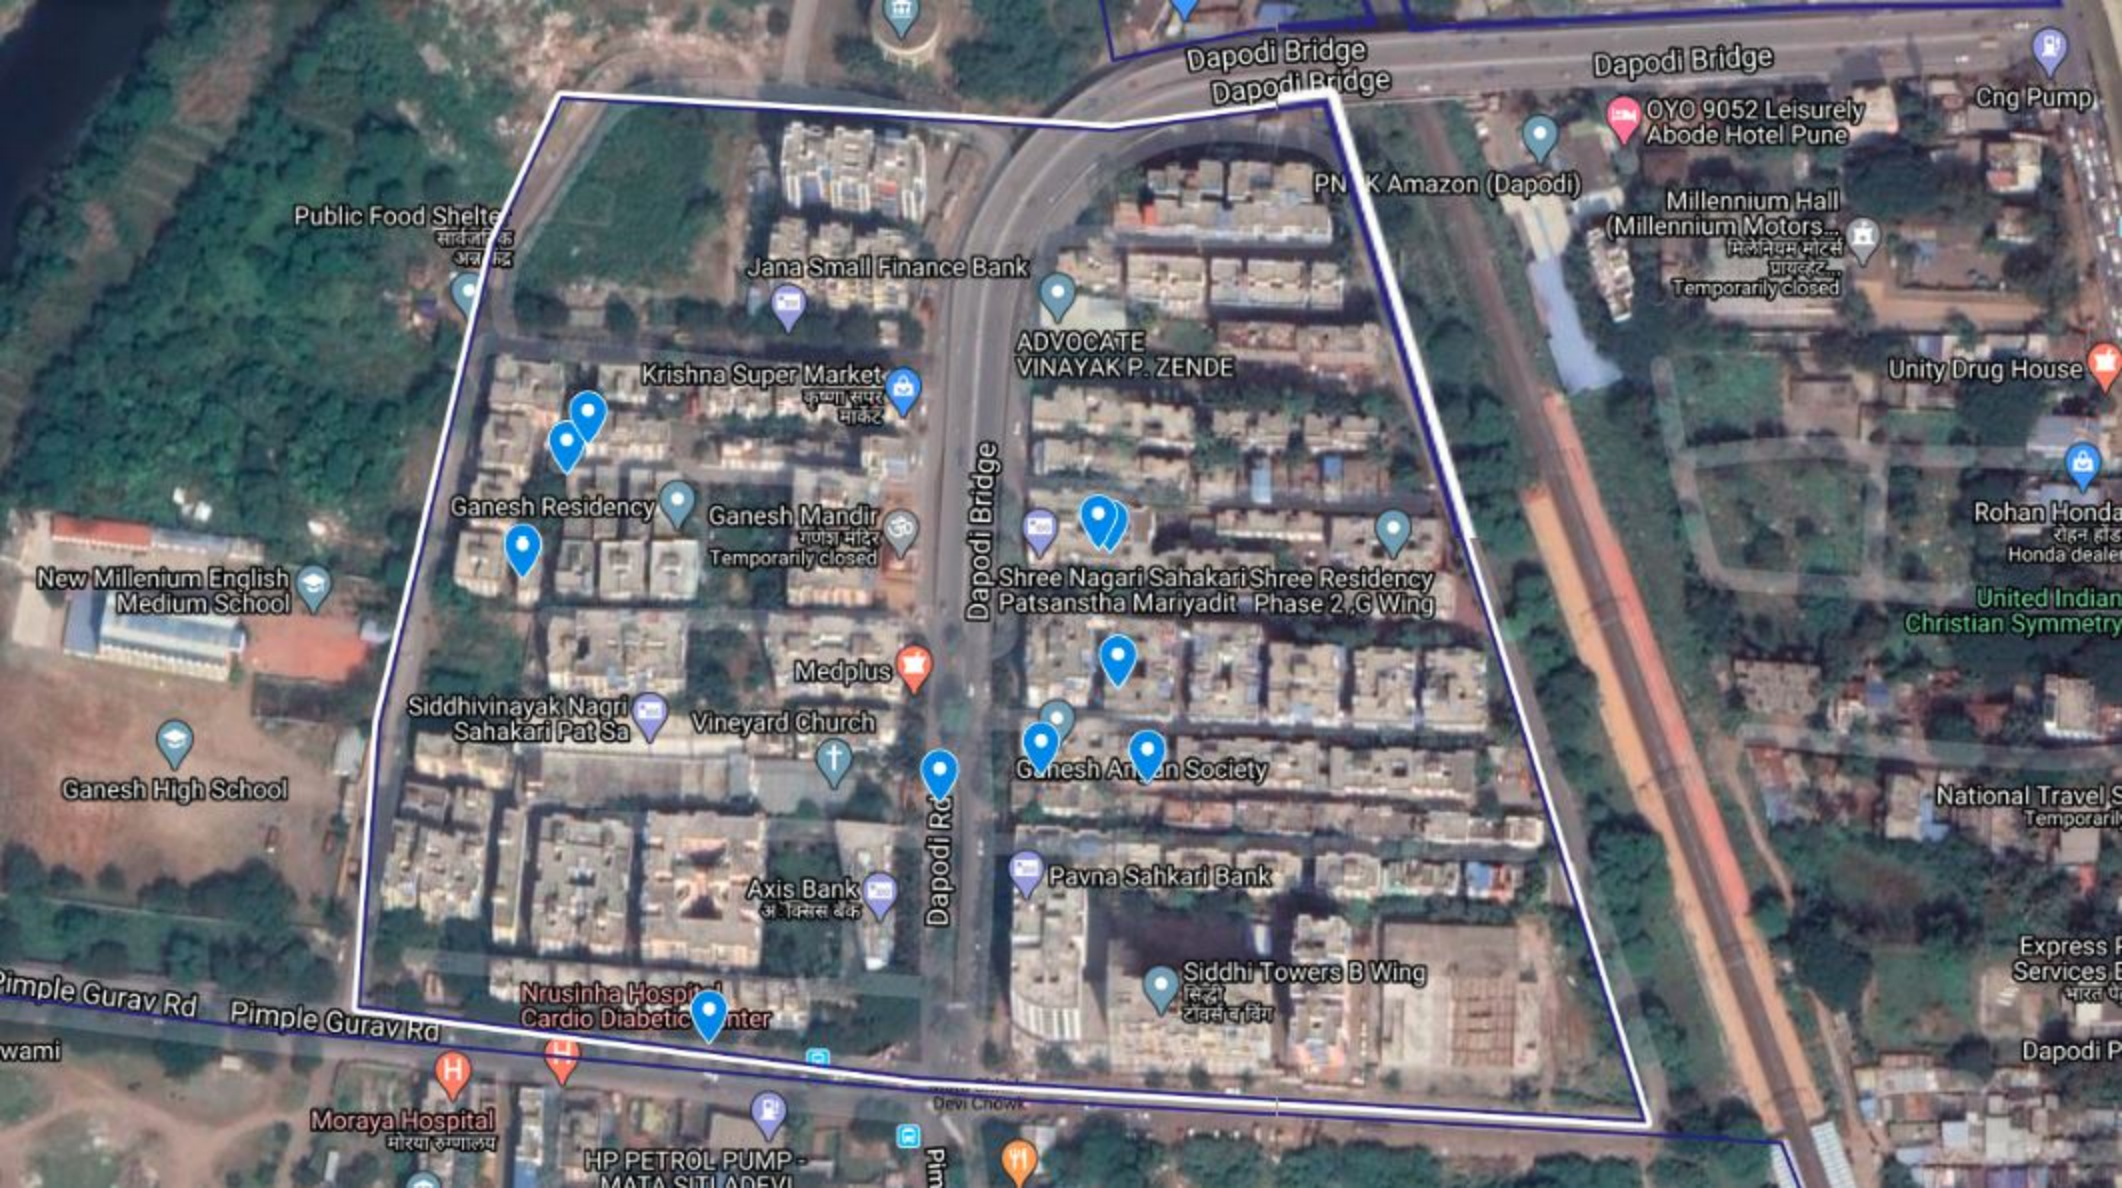

Public Food Shelter
सार्वजनिक अन्न भंडार

New Millenium English
Medium School

Ganesh High School

Pimple Gurav Rd

Moraya Hospital
मोरया रुग्णालय

HP PETROL PUMP -
MATA SITI ADEVI

Public Food Shelter
सार्वजनिक अन्न भंडार

Jana Small Finance Bank

Krishna Super Market
कृष्णा सुपर
मार्केट

Ganesh Residency

Ganesh Mandir
गणेश मंदिर
Temporarily closed

Siddhivinayak Nagri
Sahakari Pat Sa

Vineyard Church

Axis Bank
अक्सिस बँक

Nrusinha Hospital
Cardio Diabetic Center

Dapodi Bridge
Dapodi Rd

Jana Small Finance Bank

ADVOCATE
VINAYAK P. ZENDE

Shree Nagari Sahakari Shree Residency
Patsanstha Mariyadit Phase 2, G Wing

Ganesh Anjan Society

Pavna Sahkari Bank

Siddhi Towers B Wing
सिद्धी टॉवर्स बी विंग

Dapodi Bridge
Dapodi Bridge

PN K Amazon (Dapodi)

Dapodi Bridge

OYO 9052 Leisurely
Abode Hotel Pune

Millennium Hall
(Millennium Motors...
मिलेनियम मोटर्स
प्रायव्हेट लि.
Temporarily closed

Unity Drug House

Rohan Honda
रोहन होंडा
Honda dealer

United Indian
Christian Symmetry

National Travel S
Temporarily

Express F
Services E
भारत प

Dapodi P